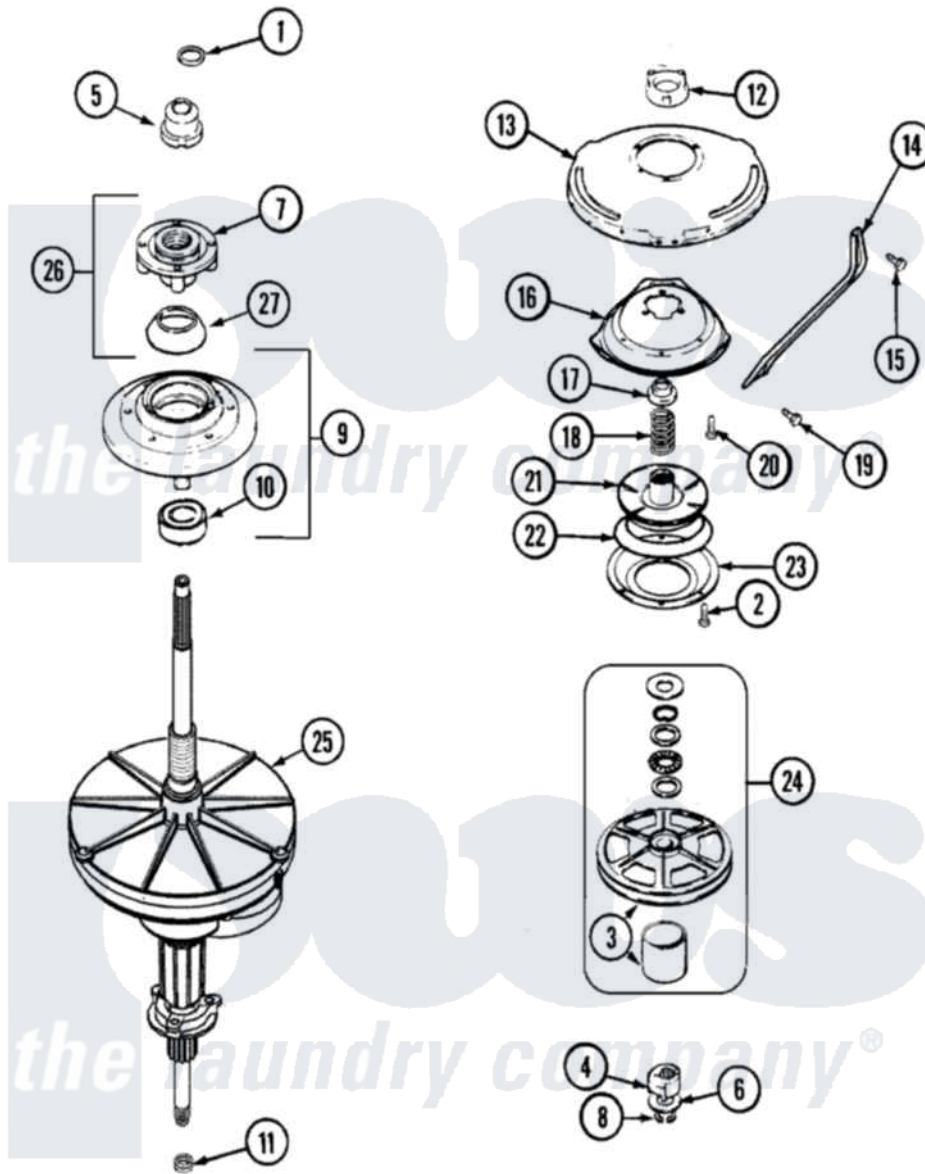

Maytag MAV7650AWW 06 - TRANSMISSION

Maytag [Residential Maytag MAV7650AWW Washer Parts](#) Parts Diagram 06 - TRANSMISSION
 Click on the part number to view part

Item	Original Part Number	Replaced By	Status	Part Description
1	25-7941			"O" Ring, Agr Drive Shaft
2	21001065			Screw, No.10-24 x .50 Hxnibhd
3	12001797	12002213		Thrust Bearing Kit
4	LA-2007	12002213		Thrust Bearing Kit
5	21001533	35-5655-1		Seal
6	35-2132			Washer, 1.25ODX.530IDX.032
"	35-2082			Washer, 1.25ODX.530IDX.062
7	21001515	12001598		Tub Seal Assembly--W
8	25-7854			Ring, Retaining
9	12001598			Tub Seal Assembly--W
10	35-2205			Bearing, Spin
11	35-2010	207843		Lip Seal Repair Kit
12	35-2205			Bearing, Spin
"	21001511	12001562		Bearing Assembly
13	21001518			Support, Tub
14	21001532			Brace, Tub

15	25-7895	21001858	Screw 5/16-18 x 1/2
16	21001163		Housing, Suspension
17	35-2017		Retainer, Brake Spring
18	31001285	21001910	Spring, Brake
19	25-7930	21001858	Screw 5/16-18 x 1/2
20	21001509		Screw, High Performance Plastic
21	35-2948	35-6714	Brake Roto
22	21001161	21002026	Snubber
23	35-2018	35-6918	Stator, Brake
24	12500036	12002213	Thrust Bearing Kit
25	21001536	35-6615	Ht TranS S
"	21001867	35-6615	Ht TranS S
26	21001868	W10219156	Tub Seal
"	21001508	12001561	Bearing And Seal Housing Assembly
27	35-2974		Tub Seal/Hub Assembly