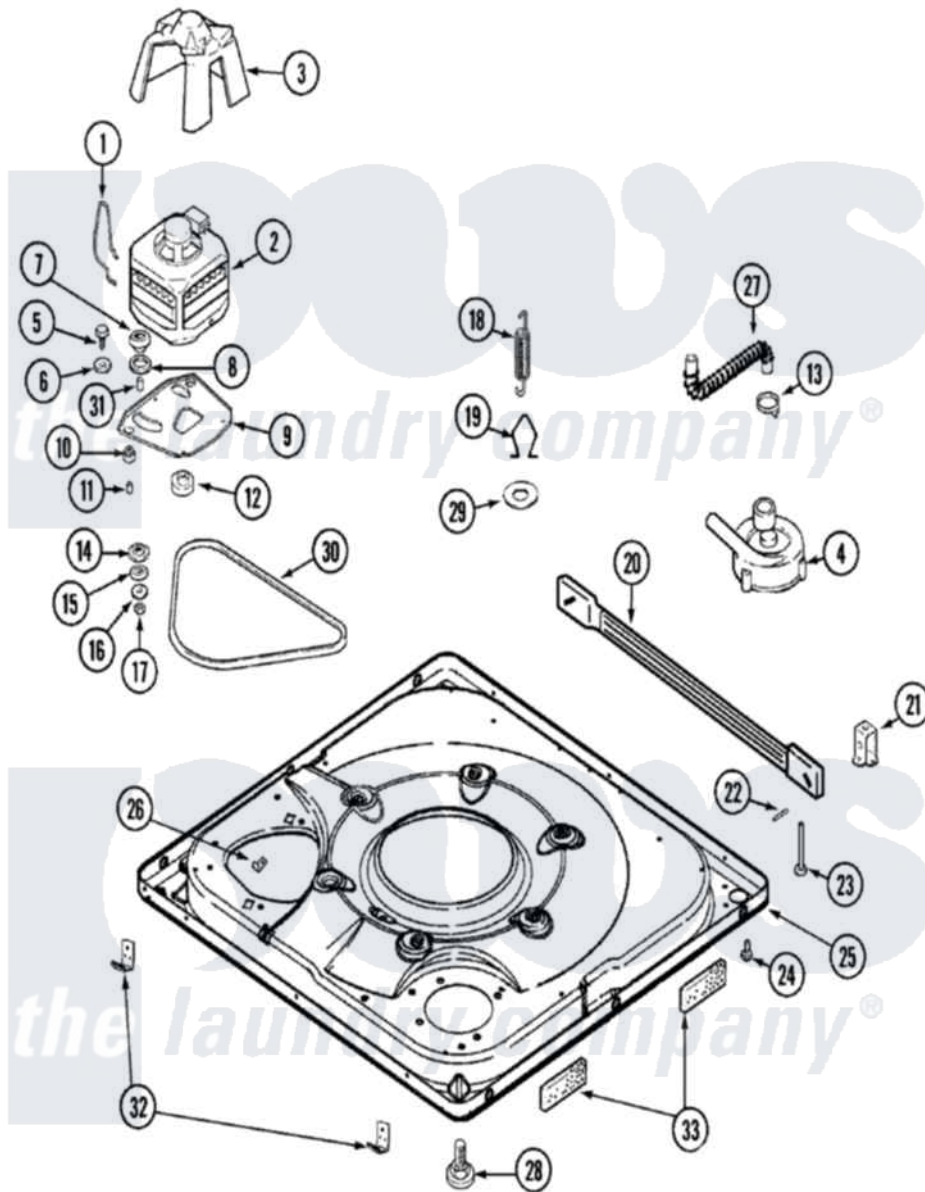

# Maytag MAV7700AWQ 01 - BASE

Maytag [Residential Maytag MAV7700AWQ Washer Parts](#) Parts Diagram 01 - BASE  
 Click on the part number to view part

Item	Original Part Number	Replaced By	Status	Part Description
1	21001110	<a href="#">22004376</a>		Spring, Motor Pivot
2	21001516	<a href="#">21001950</a>		MoTor, 2SP 1/2hp 120V/60Hz Hi-Tor
3	<a href="#">22002721</a>			Shield, Motor
"	<a href="#">33002190</a>			SCrew, C BraCe, BraCket, Cabinet
4	21001906	<a href="#">35-6465</a>		Pump Assem
"	22004055	<a href="#">8534097</a>		Screw
"	21001873	<a href="#">35-6780</a>		Pump-Water
"	<a href="#">22003438</a>			Sleeve, Pump
5	25-7833	<a href="#">21001977</a>		Screw
6	<a href="#">25-7834</a>			Washer, Motor/Base Screw
7	<a href="#">33-9946</a>			Isolator, Motor
8	<a href="#">35-3570</a>			Washer, Motor Pivot
9	21001366	<a href="#">21001783</a>		Plate And Screw Assembly
"	<a href="#">35-2065</a>			Pad, Motor Plate
10	<a href="#">35-3646</a>			Isolator, Motor Plate