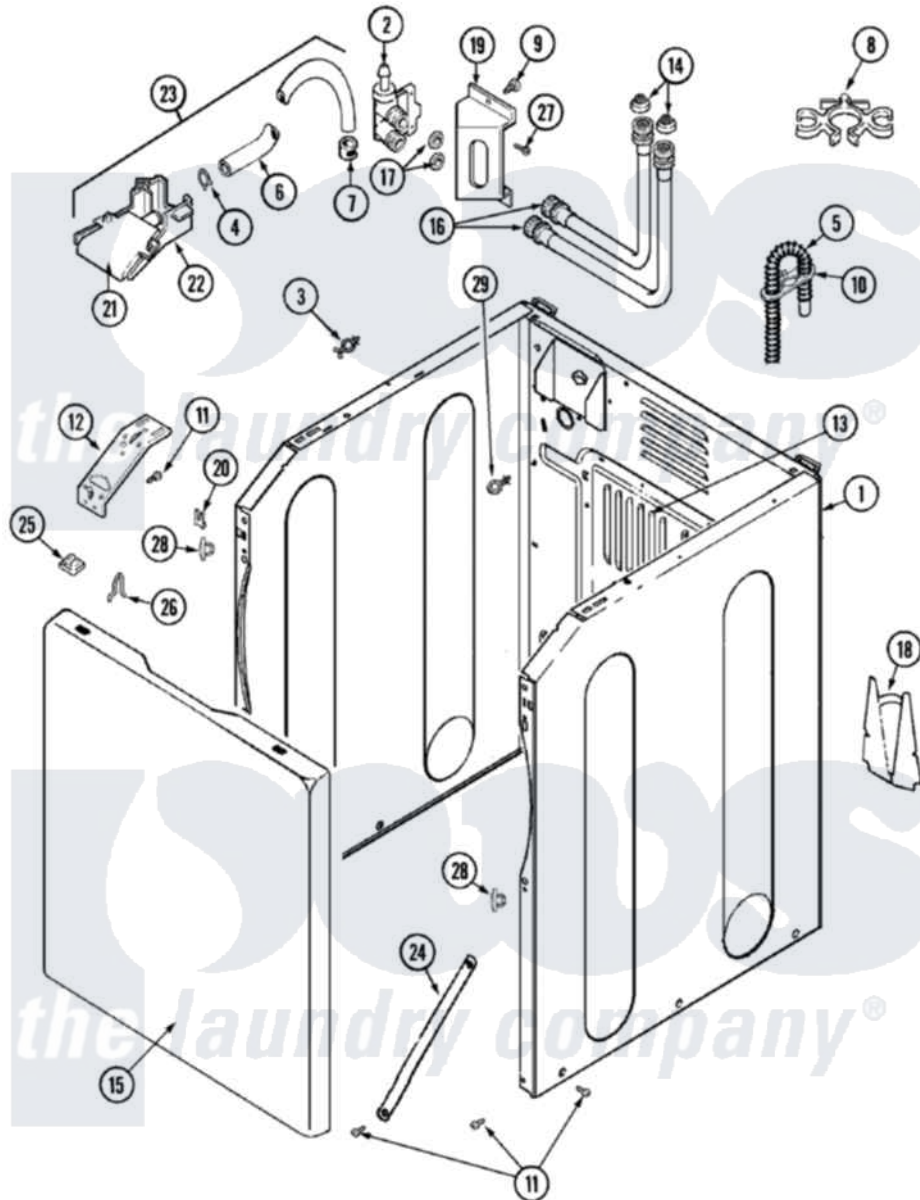

Maytag MAV7700AWQ 02 - CABINET (PRIOR SER PRE 18)

Maytag Residential Maytag MAV7700AWQ Washer Parts Parts Diagram 02 - CABINET (PRIOR SER PRE 18)
 Click on the part number to view part

Item	Original Part Number	Replaced By	Status	Part Description
1	22002659	22003640		Cabinet Assembly
2	22002708			Valve, Water
3	22002852	22003298		Retainer, Wire
4	22002838	285655		Clamp, Hose
5	12001586	76660		Break-Sphn
"	22003596	285655		Clamp, Hose
"	22003410			Hose, Drain
6	22002761			Hose, Injector
7	216169	596669		Clamp, Manifold
8	22002765			Clip, Hose
9	33002190			SCrew, C BraCe, BraCket, Cabinet
10	22002701	22003814		Retainer, Drain Hose
11	22001995			Screw Note: Screw, Tumbler Front And Shroud
12	22002840			Brace, Cabinet
"	22002839			Brace, Cabinet

13	22002092		Panel, Access
14	200961	12001413	Strainer And Washer Kit
15	Y22002738		Panel, Front
16	33-7891	89503	Hose-Inlet
"	35-3401		Inlet Hose Assembly
17	Y013783		Washer, Inlet Hose
18	22002704		Cover, Drain Hose
19	22002762		Bracket, Water Valve
20	22002748	204439	Screw And Fstner Assembly
21	22002759		Flume, Water Injector
22	22002760	22002722	Injector Flume Assembly
23	22002722		Injector Flume Assembly
24	22002767		Brace, Cross
25	22002013		Stop, Shipping
26	25-7220		Clip, Cabinet Top
27	22002362	9740848	Screw, Mixing Valve Mounting
28	22002965	Y12001702	Kit- Plast
29	22003086		Clip, Air Dome Hose
30	22002702	W10339879	Tie, Cable
"	22002229	22002960	Strainer, Washer Inlet
"	33001245		Screw----NA
"	33002388		Washer
"	35-2890	8539404	Tie-Wire
"	Y013783		Washer, Inlet Hose