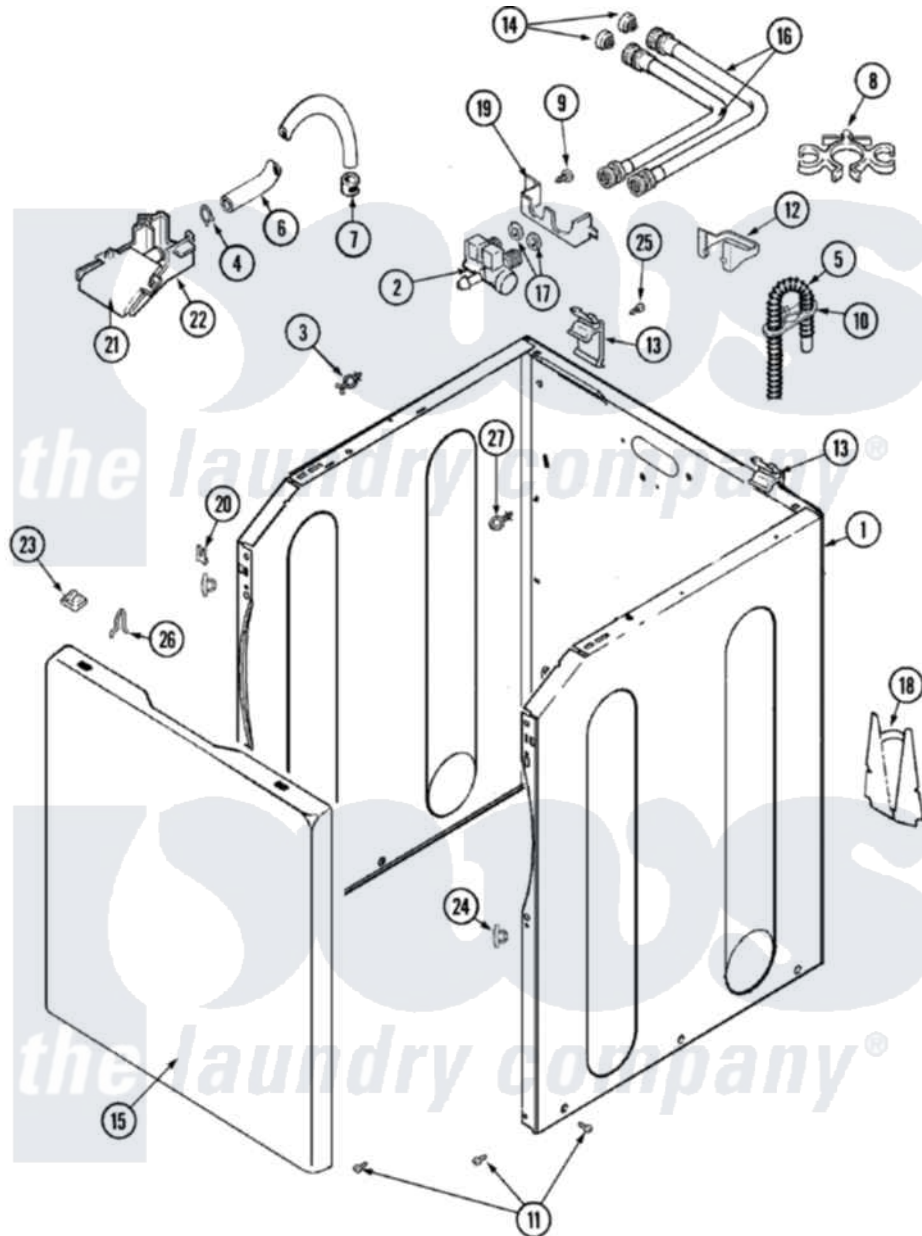

Maytag MAV7700AWQ 03 - CABINET (SER PRE 18 & AFTER)

Maytag Residential Maytag MAV7700AWQ Washer Parts Parts Diagram 03 - CABINET (SER PRE 18 & AFTER)
 Click on the part number to view part

Item	Original Part Number	Replaced By	Status	Part Description
1	22002839			Brace, Cabinet
"	22002840			Brace, Cabinet
"	33002190			SCrew, C BraCe, BraCket, Cabinet
"	22003554			Cabinet Assembly
"	22003496			Energy Tag
2	22003372	12002158		Valve-Inlet
3	22002852	22003298		Retainer, Wire
4	22002838	285655		Clamp, Hose
5	22003410			Hose, Drain
"	22003596	285655		Clamp, Hose
6	22002761			Hose, Injector
7	216169	596669		Clamp, Manifold
8	22002765			Clip, Hose
9	33002190			SCrew, C BraCe, BraCket, Cabinet
10	22002701	22003814		Retainer, Drain Hose

11	22003409	213007	Xfor Cabinet See Cabinet, Back
12	22003429		Retainer, Fill Hose
13	22003367	22004095	Hinge, Plastic
14	200961	12001413	Strainer And Washer Kit
15	Y22002738		Panel, Front
"	22002293	22003511	Insulation
"	33002190		SCrew, C BraCe, BraCket, Cabinet
"	22002854	22003512	Insulation, Cabinet
16	22002763	12001900	Kit-Inlet Hose Assembly
"	22002764	12001901	Kit-Inlet Hose Assembly
17	Y013783		Washer, Inlet Hose
18	22002704		Cover, Drain Hose
"	33002190		SCrew, C BraCe, BraCket, Cabinet
19	22003376		Bracket, Water Valve
20	22002748	204439	Screw And Fstner Assembly
21	22003374		Upper Water Injector, Flume
22	22004053		Lower Injector, Flume
23	22002013		Stop, Shipping
24	22002965	Y12001702	Kit- Plast
25	22001995		Screw Note: Screw, Tumbler Front And Shroud
26	25-7220		Clip, Cabinet Top
27	22003086		Clip, Air Dome Hose
28	33001245		Screw---NA
"	33002388		Washer
"	35-2890	8539404	Tie-Wire
"	Y013783		Washer, Inlet Hose
"	22002960		Strainer, Washer Inlet