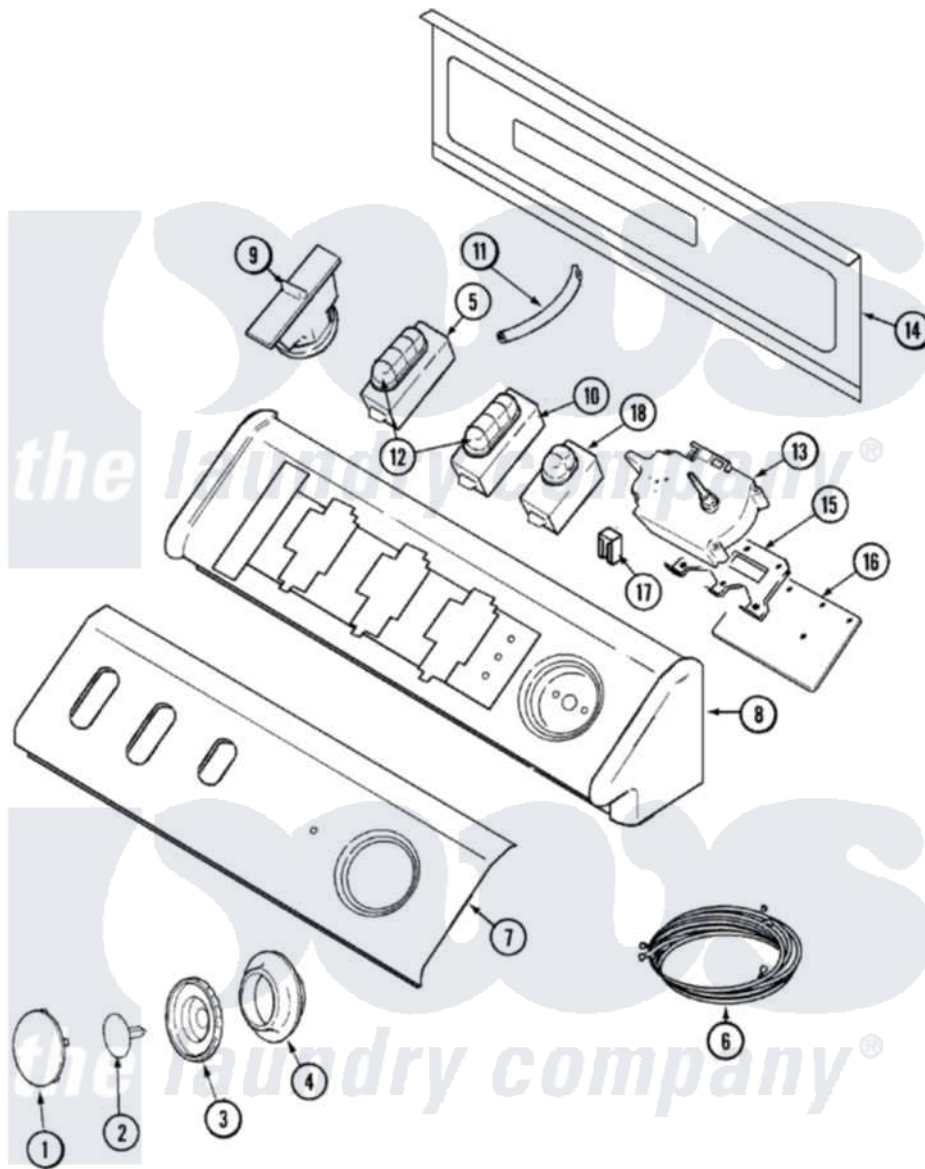

Maytag MAV7700AWQ 04 - CONTROL PANEL

Maytag [Residential Maytag MAV7700AWQ Washer Parts](#) Parts Diagram 04 - CONTROL PANEL
 Click on the part number to view part

Item	Original Part Number	Replaced By	Status	Part Description
1	33002347			Timer Knob Insert/Cap
2	22002997			Pin, Locking
3	22002996	22003952		Knob, Timer
4	22003005	27001191		Skirt, Timer Knob
5	22003006			Switch,
6	22003379			Harness, Main
7	22003506		Not Available	PANEL, CONTROL (BSQ)---NA
"	22003406		Not Available	PANEL, CONTROL (BSQ)
8	22002925	3370225		Screw
"	33002327	37001115		Console
9	22003461		Not Available	PAD, PRESSURE SWITCH
"	22002804			Switch, Pressure
10	22003386			Switch, Four Button - BSQ
11	22003422			Hose, Air Dome
"	22003237	22003422		Hose, Air Dome
12	22002698	22003875		Button- SW

"	22002697		Button, Switch
13	22003370	22003499	Timer RPR
"	22003499		Timer RPR
14	22002529	Not Available	CONSOLE BACK PANEL
"	Y22002339	8534058	Screw
15	22003003		Bracket, Atc / Timer
16	22002857	22003906	Analog Temp Control Board- Assembly
"	22003575	22003906	Analog Temp Control Board- Assembly
17	903115		Lock Light
"	22001948		Lens, Indicator Light
18	22003392		Switch, 2 Button
19	22003473	Not Available	MANUAL, USE & CARE (TRI)
"	16009485	Not Available	MANUAL, SERVICE-NO REFUND