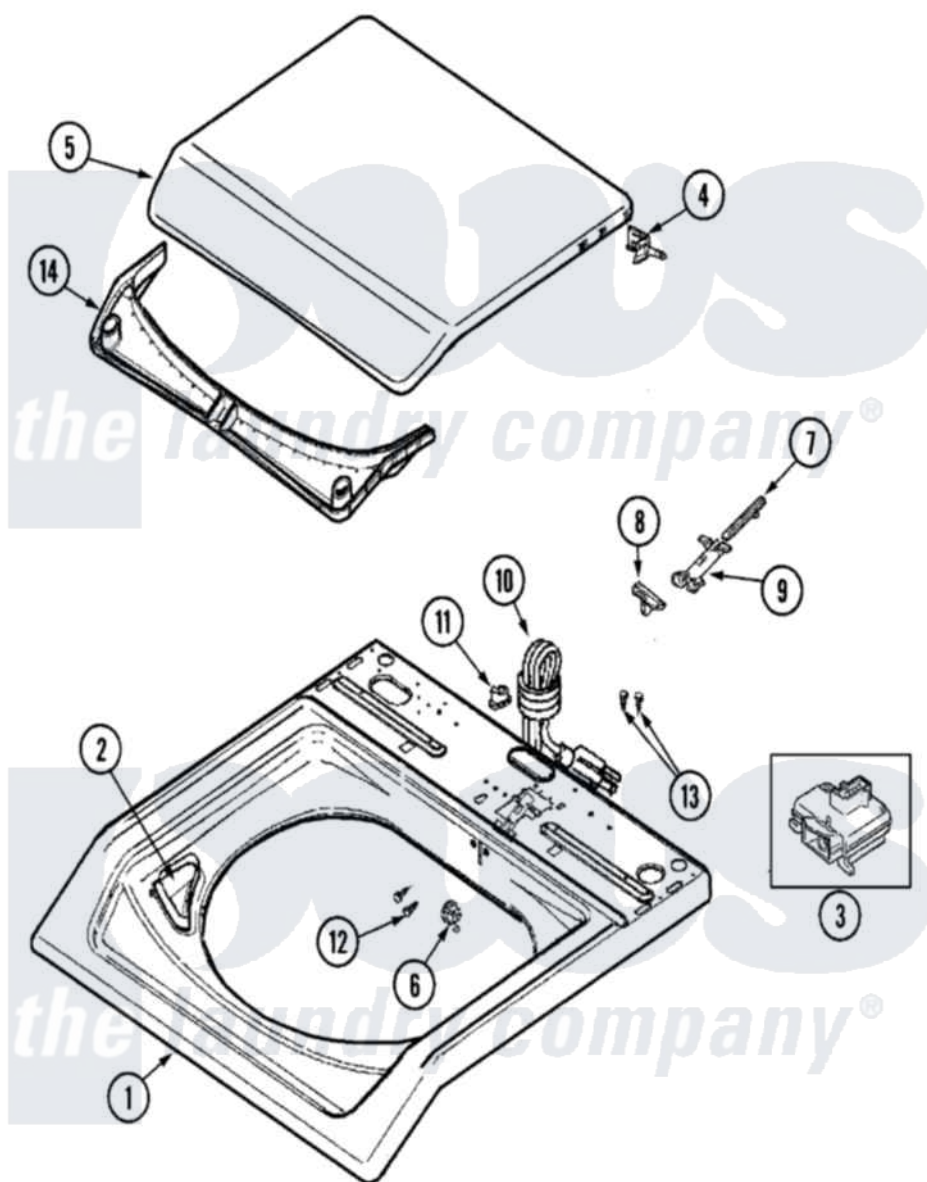

Maytag MAV7700AWQ 05 - TOP

Maytag [Residential Maytag MAV7700AWQ Washer Parts](#) Parts Diagram 05 - TOP
 Click on the part number to view part

Item	Original Part Number	Replaced By	Status	Part Description
1	22002740			Cover, Top
"	22003469			Cover, Top
"	22003367	22004095		Hinge, Plastic
2	22002802	22002835		Cup, Bleach
3	22003804			Lid Switch
4	22002752			Hinge Pin
5	22002871			Lid, Washer
"	22003412			Lid, Washer
6	22002753			Bushing, Hinge
7	22002754			Plunger
8	22002756	22003942		Lid Cam
9	22002757			Guide Tube
10	22003061	22003062		Cord, Power
11	33002053	211881		Grommet, Cord Part Not Used- Gas Models Only
12	2016090			Screw, Lid Switch To Bracket
13	Y705026	3370225		Screw