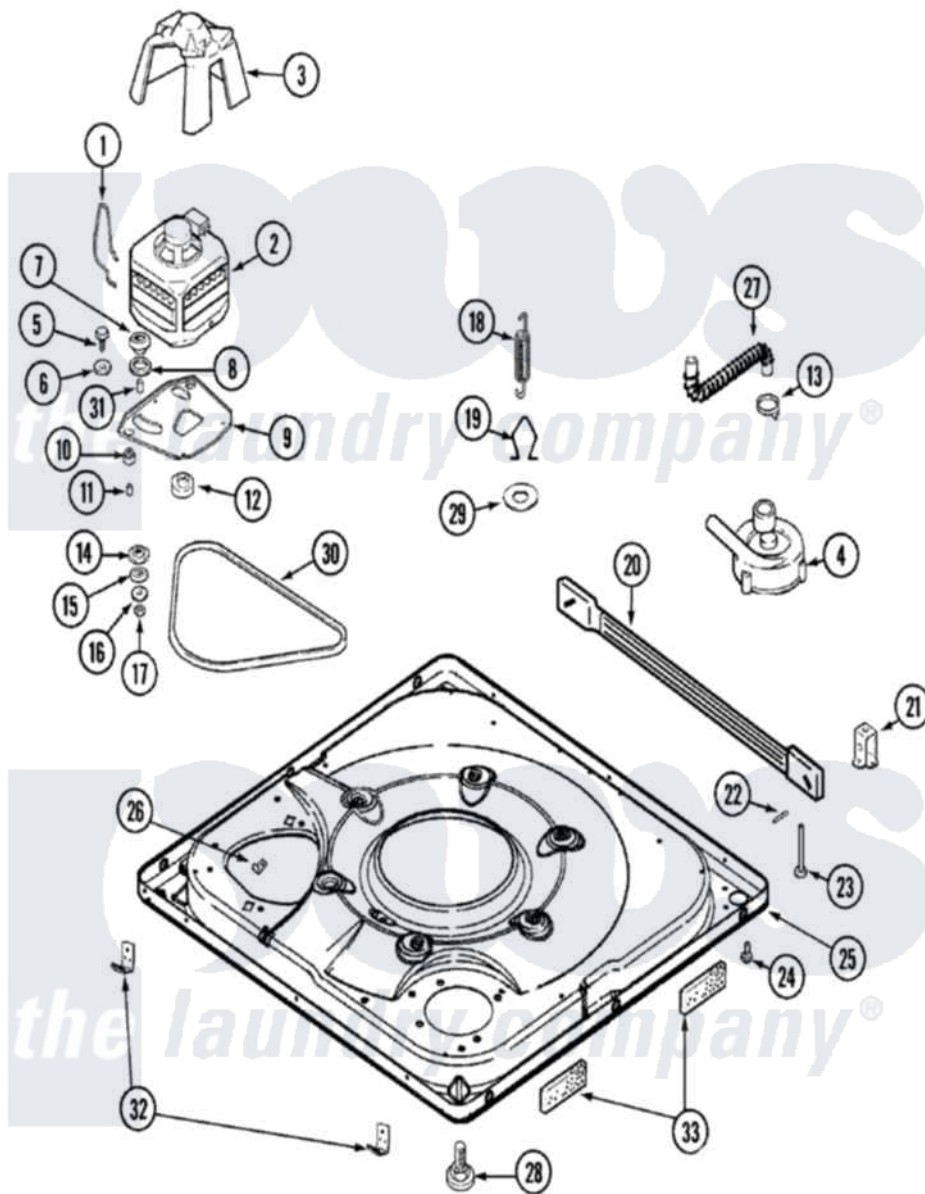

Maytag MAV7700AWW 01 - BASE

Maytag [Residential Maytag MAV7700AWW Washer Parts](#) Parts Diagram 01 - BASE
 Click on the part number to view part

Item	Original Part Number	Replaced By	Status	Part Description
1	21001110	22004376		Spring, Motor Pivot
2	21001516	21001950		MoTor, 2SP 1/2hp 120V/60Hz Hi-Tor
3	22002721			Shield, Motor
"	33002190			SCrew, C BraCe, BraCket, Cabinet
4	21001906	35-6465		Pump Assem
"	22004055	8534097		Screw
"	21001873	35-6780		Pump-Water
"	22003438			Sleeve, Pump
5	25-7833	21001977		Screw
6	25-7834			Washer, Motor/Base Screw
7	33-9946			Isolator, Motor
8	35-3570			Washer, Motor Pivot
9	21001366	21001783		Plate And Screw Assembly
"	35-2065			Pad, Motor Plate
10	35-3646			Isolator, Motor Plate

"	22004348		Slide, Motor Pivot
11	25-7831		Spacer, Mounting
12	21001506	21001950	MoTor, 2SP 1/2hp 120V/60Hz Hi-Tor
"	22004297	21001950	MoTor, 2SP 1/2hp 120V/60Hz Hi-Tor
13	22002853	285655	Clamp, Hose
14	35-3571		Slide, Motor Pivot
15	33-9967		Washer, Motor Isolator
16	25-7047		Washer, Flat
17	25-7325	Y707702	Locknut
18	21001598		Spring, Suspension
19	21001166		Hook, Suspension Spring
20	21001754	21001881	Bar, Stabilizer
21	35-2046		Bracket, Stabilizer
22	35-2052		Pin, Stabilizer
23	35-3020	22004469	Leg And Foot Self Stabalizing
24	33002190		SCrew, C BraCe, BraCket, Cabinet
"	33002190		SCrew, C BraCe, BraCket, Cabinet
25	22002841		Base
"	22003390		Base
26	25-7845		Speednut, Motor
27	22003285		Hose, Tub To Pump
28	25001119		Foot And Pad Assembly
29	Y25-7951		Washer, Suspension Hook
30	22002709	22003483	Belt, Drive
"	22003483		Belt, Drive
31	25-7830		Spacer
32	22002239		Clip, Front Panel
"	33002190		SCrew, C BraCe, BraCket, Cabinet
"	22002966	692771	Nut, Idler Bracket To Base
33	22002782		Pad, Foam