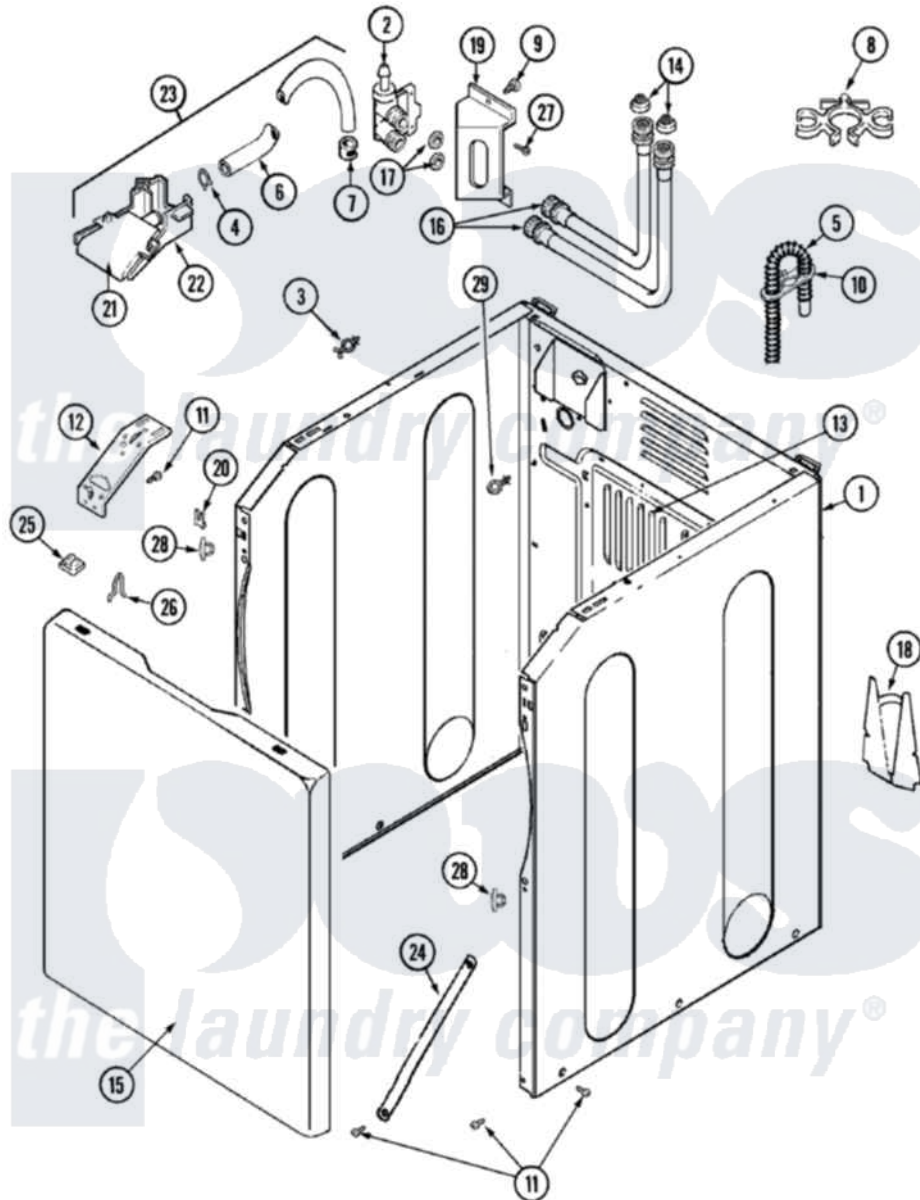

Maytag MAV7700AWW 02 - CABINET (PRIOR SER PRE 18)

Maytag Residential Maytag MAV7700AWW Washer Parts Parts Diagram 02 - CABINET (PRIOR SER PRE 18)
 Click on the part number to view part

Item	Original Part Number	Replaced By	Status	Part Description
1	22002548	22003639		Cabinet Assembly
2	22002708			Valve, Water
3	22002852	22003298		Retainer, Wire
4	22002838	285655		Clamp, Hose
5	12001586	76660		Break-Sphn
"	22003596	285655		Clamp, Hose
"	22003410			Hose, Drain
6	22002761			Hose, Injector
7	216169	596669		Clamp, Manifold
8	22002765			Clip, Hose
9	33002190			SCrew, C BraCe, BraCket, Cabinet
10	22002701	22003814		Retainer, Drain Hose
11	22001995			Screw Note: Screw, Tumbler Front And Shroud
12	22002840			Brace, Cabinet
"	22002839			Brace, Cabinet

13	22002092		Panel, Access
14	200961	12001413	Strainer And Washer Kit
15	22002737		Panel, Front
16	33-7891	89503	Hose-Inlet
"	35-3401		Inlet Hose Assembly
17	Y013783		Washer, Inlet Hose
18	22002704		Cover, Drain Hose
19	22002762		Bracket, Water Valve
20	22002748	204439	Screw And Fstner Assembly
21	22002759		Flume, Water Injector
22	22002760	22002722	Injector Flume Assembly
23	22002722		Injector Flume Assembly
24	22002767		Brace, Cross
25	22002013		Stop, Shipping
26	25-7220		Clip, Cabinet Top
27	22002362	9740848	Screw, Mixing Valve Mounting
28	22002965	Y12001702	Kit- Plast
29	22003086		Clip, Air Dome Hose
30	22002702	W10339879	Tie, Cable
"	22002229	22002960	Strainer, Washer Inlet
"	33001245		Screw----NA
"	33002388		Washer
"	35-2890	8539404	Tie-Wire
"	Y013783		Washer, Inlet Hose