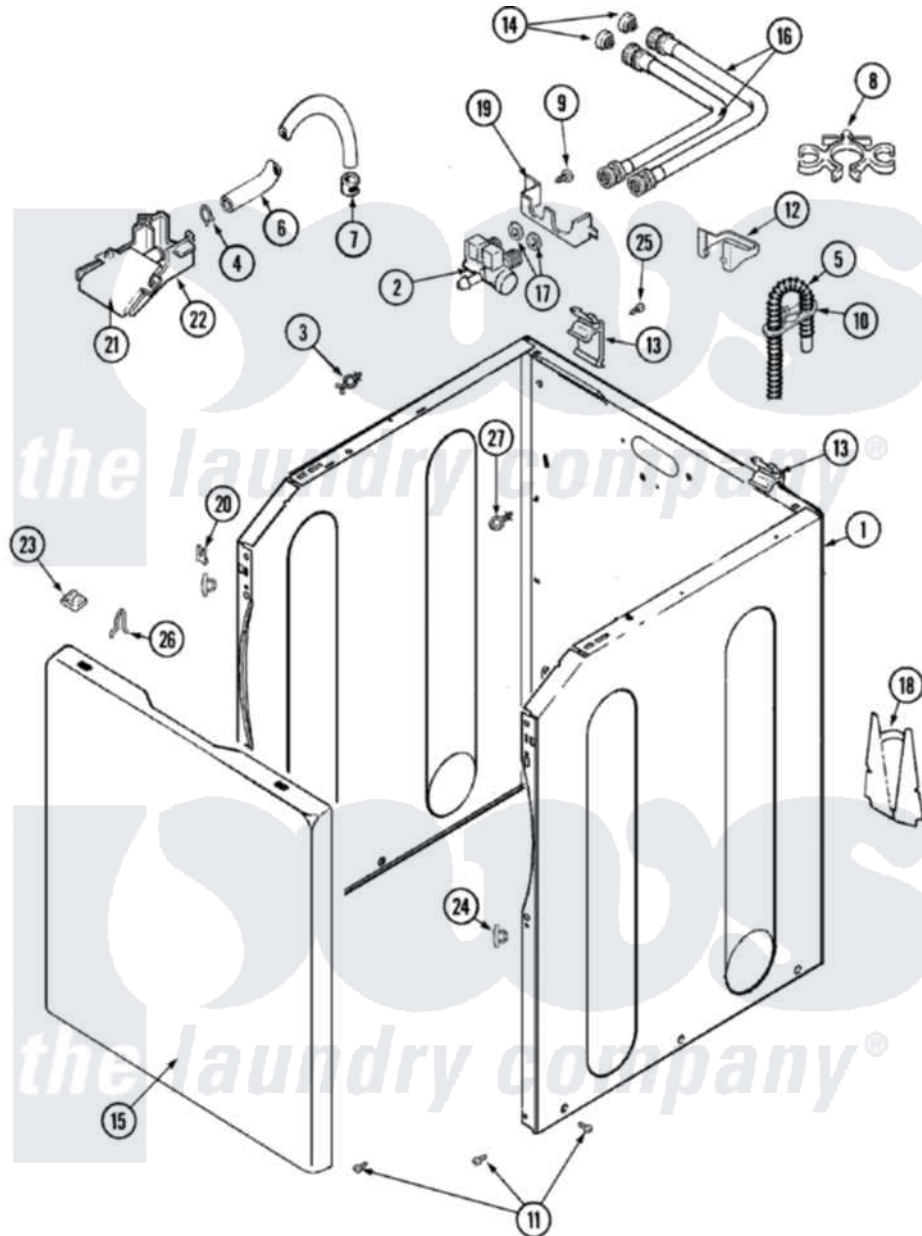

# Maytag MAV7700AWW 03 - CABINET (SER PRE 18 & AFTER)

Maytag Residential Maytag MAV7700AWW Washer Parts Parts Diagram 03 - CABINET (SER PRE 18 & AFTER)  
 Click on the part number to view part

Item	Original Part Number	Replaced By	Status	Part Description
1	<a href="#">22002839</a>			Brace, Cabinet
"	<a href="#">22002840</a>			Brace, Cabinet
"	<a href="#">33002190</a>			SCrew, C BraCe, BraCket, Cabinet
"	<a href="#">22003553</a>			Cabinet Assembly
"	<a href="#">22003496</a>			Energy Tag
2	22003372	<a href="#">12002158</a>		Valve-Inlet
3	22002852	<a href="#">22003298</a>		Retainer, Wire
4	22002838	<a href="#">285655</a>		Clamp, Hose
5	<a href="#">22003410</a>			Hose, Drain
"	22003596	<a href="#">285655</a>		Clamp, Hose
6	<a href="#">22002761</a>			Hose, Injector
7	216169	<a href="#">596669</a>		Clamp, Manifold
8	<a href="#">22002765</a>			Clip, Hose
9	<a href="#">33002190</a>			SCrew, C BraCe, BraCket, Cabinet
10	22002701	<a href="#">22003814</a>		Retainer, Drain Hose