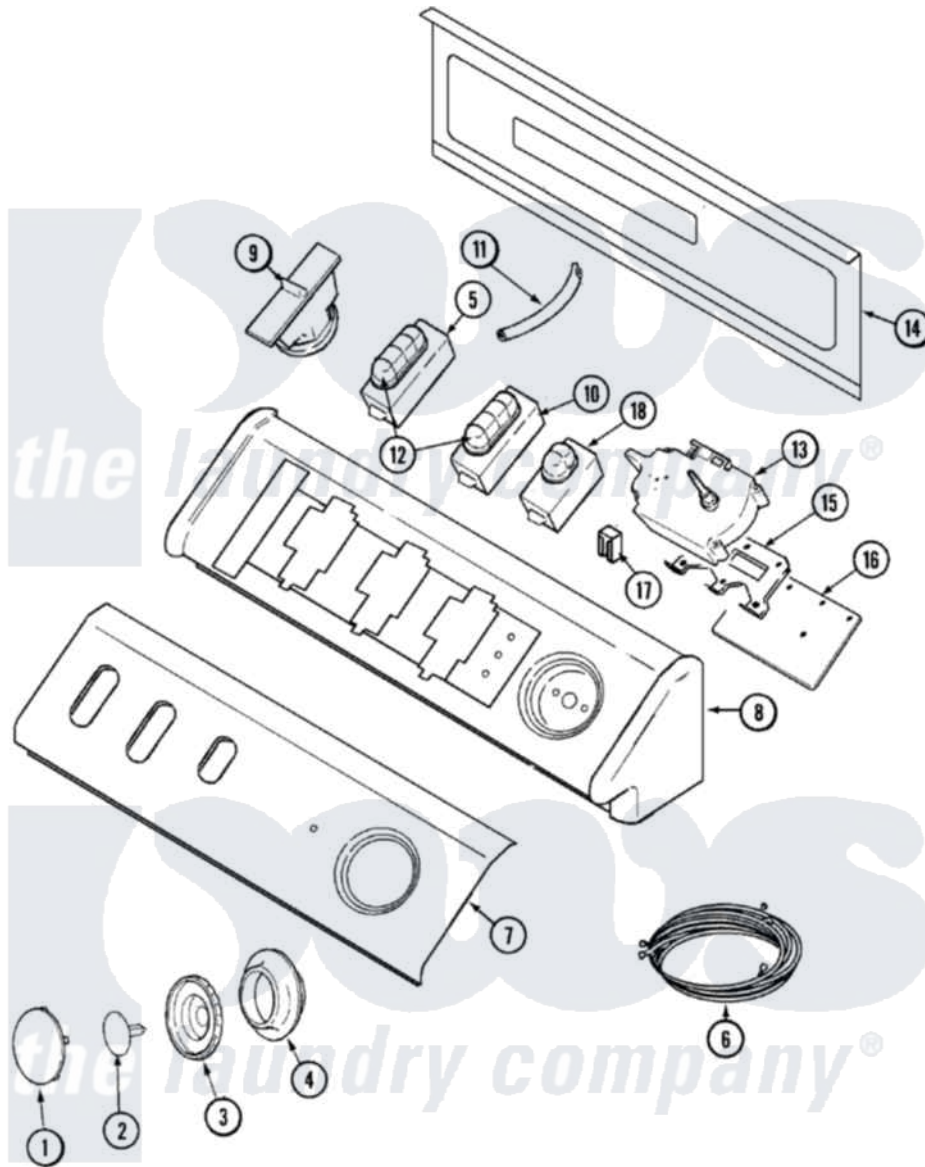

Maytag MAV7700AWW 04 - CONTROL PANEL

Maytag [Residential Maytag MAV7700AWW Washer Parts](#) Parts Diagram 04 - CONTROL PANEL
 Click on the part number to view part

Item	Original Part Number	Replaced By	Status	Part Description
1	22001664			Timer Knob Insert/Cap
2	22002997			Pin, Locking
3	22002996	22003952		Knob, Timer
4	22002995		Not Available	SKIRT, TIMER KNOB (WHT)
5	22002999			Switch
6	22003379			Harness, Main
7	22003505			Panel, Control
"	22003405	22003505		Panel, Control
8	22002925	3370225		Screw
"	33002286		Not Available	CONSOLE (WHT)
9	22002705			Switch, Pressure
"	22003461		Not Available	PAD, PRESSURE SWITCH
10	22002711		Not Available	SWITCH, 4 BUTTON OPTION / WHT
11	22003422			Hose, Air Dome
"	22003237	22003422		Hose, Air Dome
12	22001788			Button, Switch

"	22001789		Button, Switch
13	22003499		Timer RPR
"	22003370	22003499	Timer RPR
14	22002529	Not Available	CONSOLE BACK PANEL
"	Y22002339	8534058	Screw
15	22003003		Bracket, Atc / Timer
16	22002857	22003906	Analog Temp Control Board- Assembly
"	22003575	22003906	Analog Temp Control Board- Assembly
17	22001948		Lens, Indicator Light
"	903115		Lock Light
18	22003391		Switch, 2 Button
19	22003473	Not Available	MANUAL, USE & CARE (TRI)
"	16009485	Not Available	MANUAL, SERVICE-NO REFUND