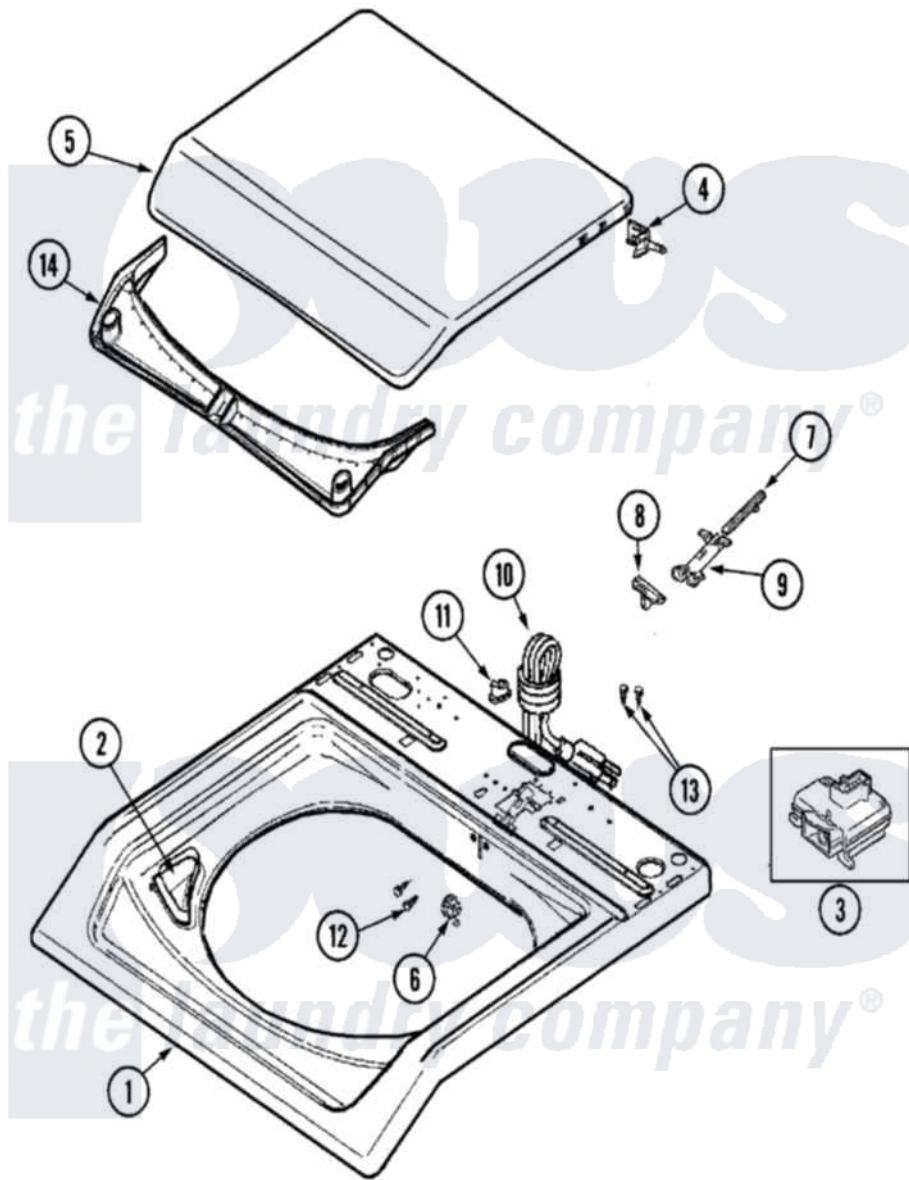

Maytag MAV7700AWW 05 - TOP

Maytag [Residential Maytag MAV7700AWW Washer Parts](#) Parts Diagram 05 - TOP
 Click on the part number to view part

Item	Original Part Number	Replaced By	Status	Part Description
1	22002739			Cover, Top
"	22003468			Cover, Top
"	22003367	22004095		Hinge, Plastic
2	22002835			Cup, Bleach
3	22003804			Lid Switch
4	22002751			Hinge Pin
5	22002872		Not Available	LID, WASHER (WHT-W/MEDALLION)
"	22003411		Not Available	LID, WASHER (WHT-W/MED-ASPKD)
6	22002753			Bushing, Hinge
7	22002754			Plunger
8	22002755	22003941		Lid Cam
9	22002757			Guide Tube
10	22003061	22003062		Cord, Power
11	33002053	211881		Grommet, Cord Part Not Used-Gas Models Only

12

[2016090](#)

Screw, Lid Switch To Bracket

13

Y705026

[3370225](#)

Screw

14