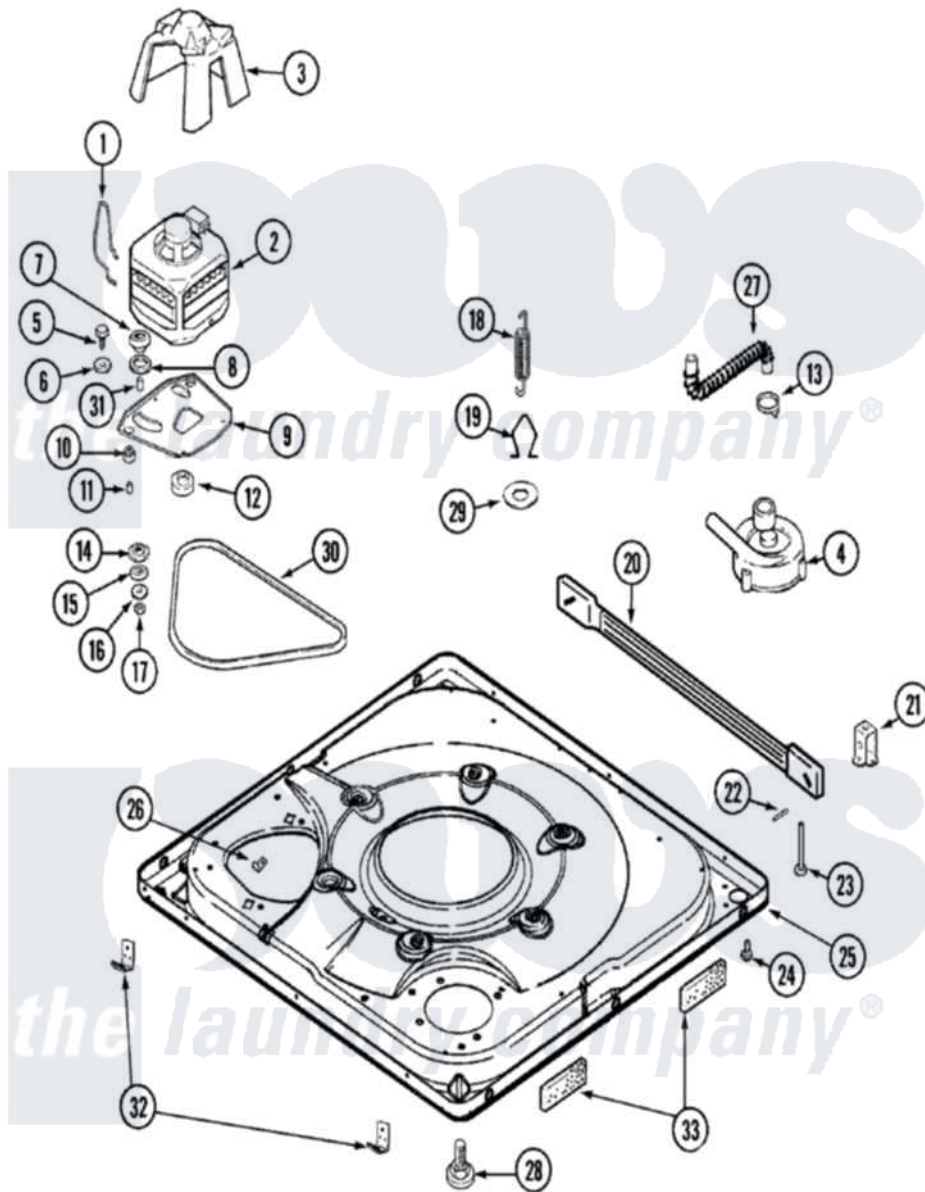

Maytag MAV7750AGW 01 - BASE

Maytag [Residential Maytag MAV7750AGW Washer Parts](#) Parts Diagram 01 - BASE
Click on the part number to view part

Item	Original Part Number	Replaced By	Status	Part Description
1	22004376			Spring, Motor Pivot
2	22003535	22003712		Motor, Export
3	22002721			Shield, Motor
"	33002190			SCrew, C BraCe, BraCket, Cabinet
4	22004055	8534097		Screw
"	21001873	35-6780		Pump-Water
5	25-7833	21001977		Screw
6	25-7834			Washer, Motor/Base Screw
7	33-9946			Isolator, Motor
8	35-3570			Washer, Motor Pivot
9	21001366	21001783		Plate And Screw Assembly
"	35-2065			Pad, Motor Plate
10	22004348			Slide, Motor Pivot
"	35-3646			Isolator, Motor Plate
11	25-7831			Spacer, Mounting
12	25-7117			Set Screw