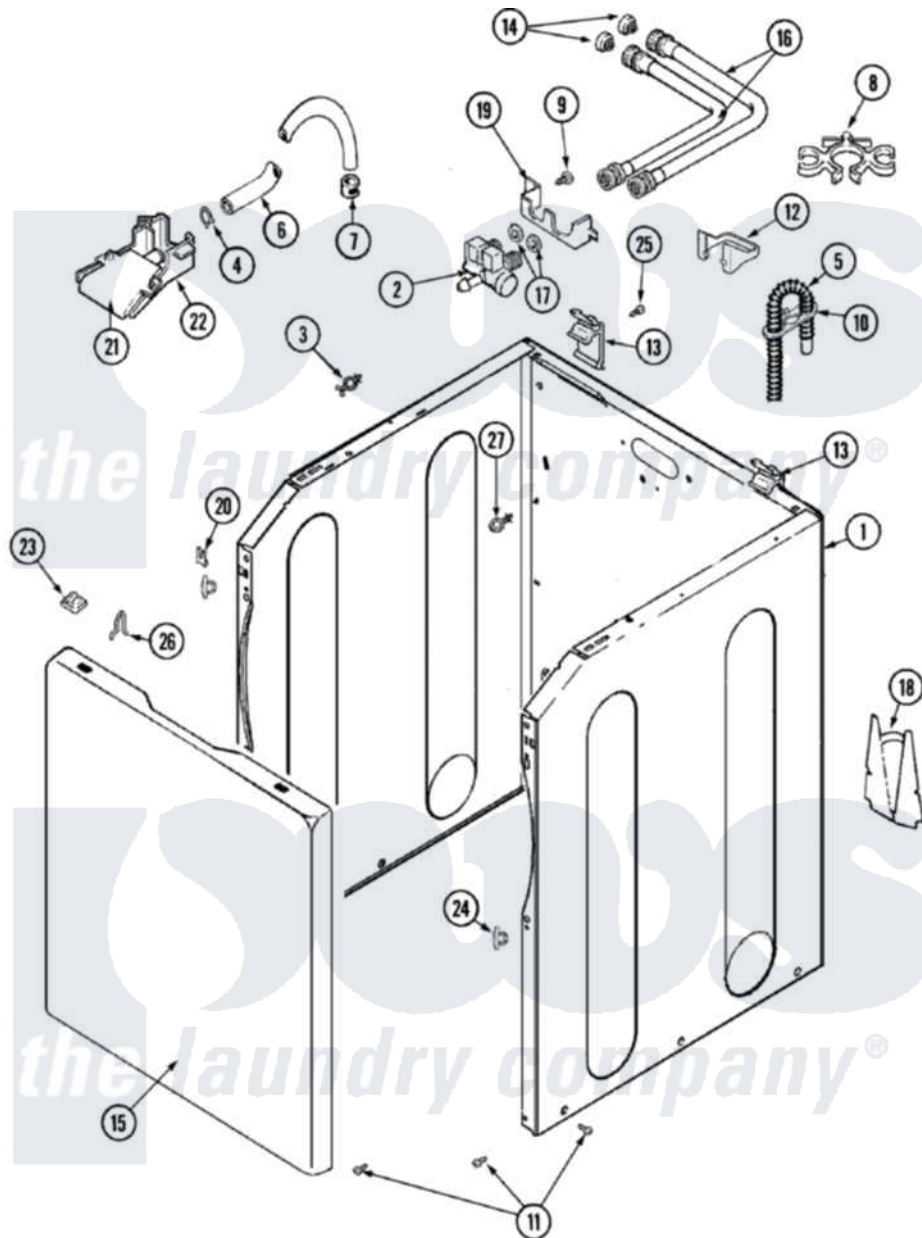

Maytag MAV7750AGW 02 - CABINET

Maytag [Residential Maytag MAV7750AGW Washer Parts](#) Parts Diagram 02 - CABINET

Click on the part number to view part

Item	Original Part Number	Replaced By	Status	Part Description
1	33002190			SCrew, C BraCe, BraCket, Cabinet
"	22003553			Cabinet Assembly
"	22003426			Guide, Energy
2	22003534			Valve, Water
3	22003298			Retainer, Wire
4	22002838	285655		Clamp, Hose
5	22003596	285655		Clamp, Hose
"	22003410			Hose, Drain
6	22002761			Hose, Injector
7	216169	596669		Clamp, Manifold
8	22002765			Clip, Hose
9	31001041	308685		Side Trim)
10	22002701	22003814		Retainer, Drain Hose
11	22003409	213007		Xfor Cabinet See Cabinet, Back
12	22003429			Retainer, Fill Hose

13	22003367	22004095	Hinge, Plastic
14	22002960		Strainer, Washer Inlet
15	22002737		Panel, Front
"	31001041	308685	Side Trim)
"	22003512		Insulation, Cabinet
16	35-3401		Inlet Hose Assembly
"	35-3400		Inlet Hose Assembly
17	Y013783		Washer, Inlet Hose
18	22002704		Cover, Drain Hose
"	33002190		SCrew, C BraCe, BraCket, Cabinet
19	22003376		Bracket, Water Valve
20	22002748	204439	Screw And Fstner Assembly
21	22003374		Upper Water Injector, Flume
22	22003375	22004053	Lower Injector, Flume
23	22002013		Stop, Shipping
24	22002965	Y12001702	Kit- Plast
25	22001995		Screw Note: Screw, Tumbler Front And Shroud
26	25-7220		Clip, Cabinet Top
27	22003086		Clip, Air Dome Hose
28	22002960		Strainer, Washer Inlet
"	33001245		Screw----NA
"	33002388		Washer
"	35-2890	8539404	Tie-Wire
"	Y013783		Washer, Inlet Hose