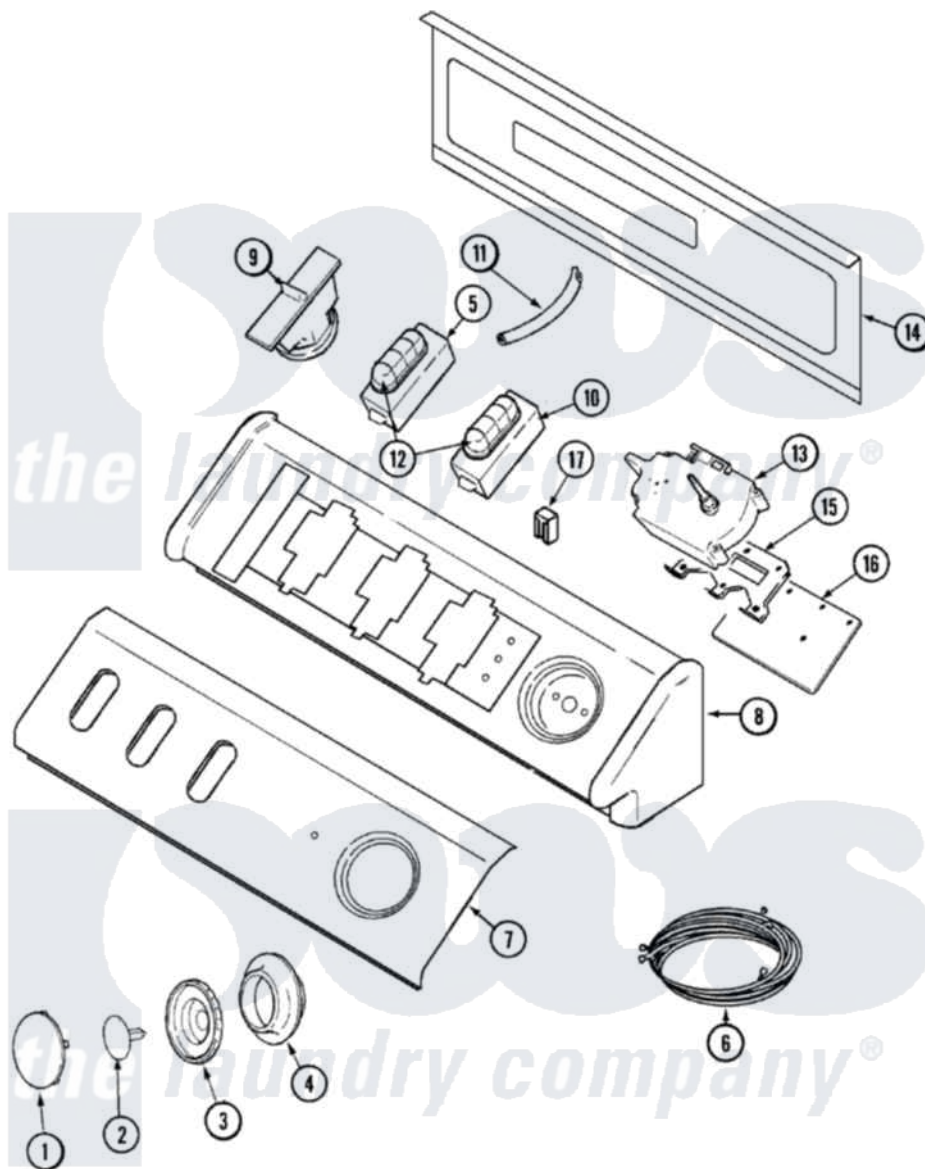

Maytag MAV7750AGW 03 - CONTROL PANEL

Maytag Residential Maytag MAV7750AGW Washer Parts Parts Diagram 03 - CONTROL PANEL

[Click on the part number to view part](#)

Item	Original Part Number	Replaced By	Status	Part Description
1	22001664			Timer Knob Insert/Cap
2	22002997			Pin, Locking
3	22002996	22003952		Knob, Timer
4	22002995		Not Available	SKIRT, TIMER KNOB (WHT)
5	22003525			Switch, Temp.
6	22003590			Harness, Main Wire
7	22003591	22004094		Facia, Export Mav7750
8	22002925	3370225		Screw
"	22002964		Not Available	CONSOLE (WHT)
"	33002256			Seal, Cabinet
9	22003461		Not Available	PAD, PRESSURE SWITCH
"	22002705			Switch, Pressure
10	22003588			Switch, 4 Button
11	22003237	22003422		Hose, Air Dome
12	22001789			Button, Switch
13	22003523			Timer

14	22002406		Plug, Hole
"	Y22002339	8534058	Screw
"	33002253		Back, Console Panel
15	22003003		Bracket, Atc / Timer
16	22003530	22003907	Analog Temp Control Board- Exp
17	22001948		Lens, Indicator Light
"	903115		Lock Light
18	22003589		Switch, 2 Button
19	16009485	Not Available	MANUAL, SERVICE-NO REFUND