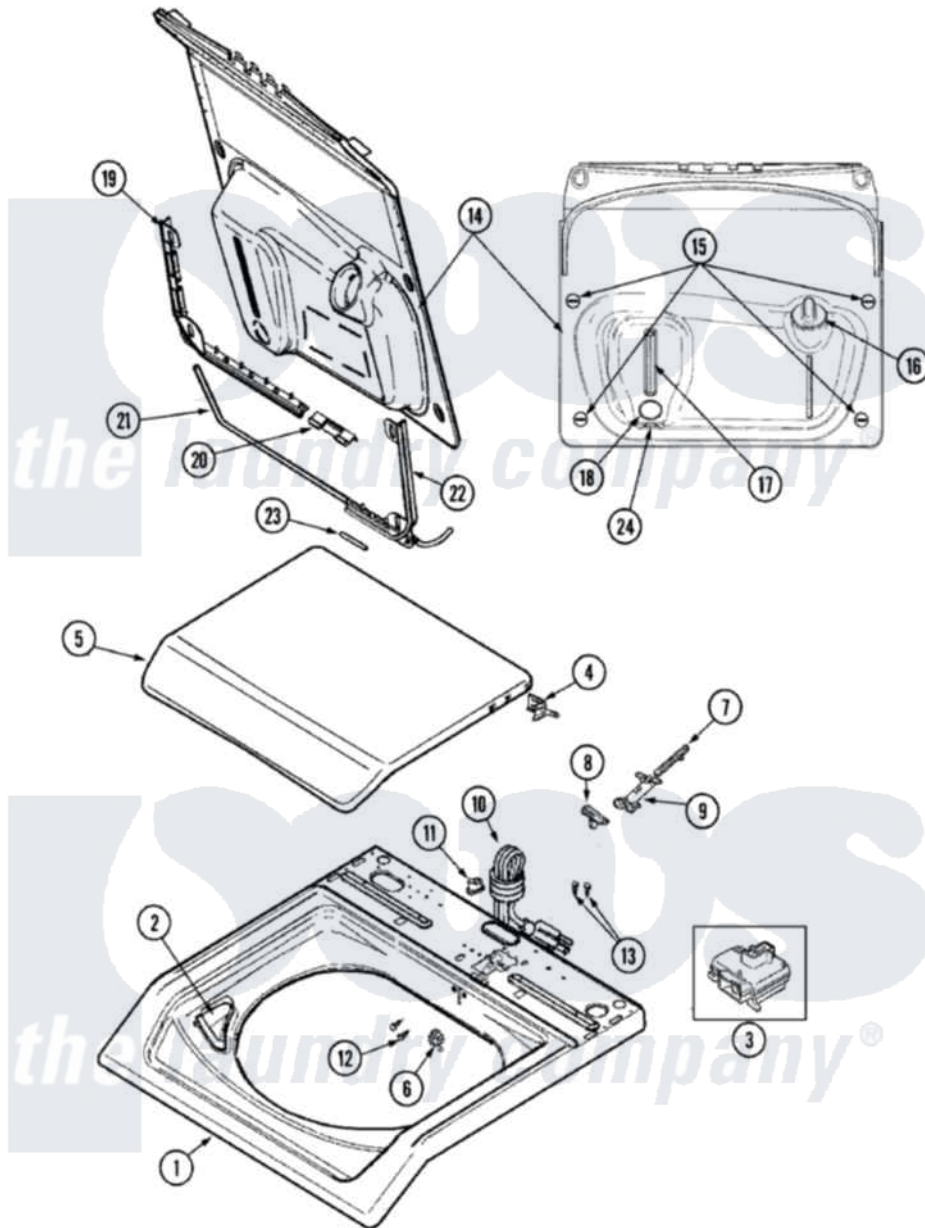

Maytag MAV7750AGW 04 - TOP

Maytag [Residential Maytag MAV7750AGW Washer Parts](#) Parts Diagram 04 - TOP
 Click on the part number to view part

Item	Original Part Number	Replaced By	Status	Part Description
1	22003468			Cover, Top
2	22002835			Cup, Bleach
3	22003439	22003813		Lid Switch
4	22002751			Hinge Pin
5	22003411		Not Available	LID, WASHER (WHT-W/MED-ASPKD)
6	22002753			Bushing, Hinge
7	22002754			Plunger
8	22002755	22003941		Lid Cam
9	22002757			Guide Tube
10	22003540			Cord, Power
"	22003541	22004404		Cord Adapter
"	22003542			Adapter 10 Amp
"	22003543			Adapter 10 Amp
11	216183			Grommet, Cord Export
12	2016090			Screw, Lid Switch To Bracket
13	Y705026	3370225		Screw

14	22002773		Not Available	DOSING LID ASSY.
"	22002905	22003796		Dosing Lid Retro Fit Kit
15	22002774			Lock, Twist
16	22002775		Not Available	CAP
17	22002776			Slider, Sight Glass
18	22002777			Plunger Valve Assembly
19	22002771			Retainer, Torsion Rod
20	22002772			Support, Ctr.
21	22002842			Torsion Rod
22	22002843		Not Available	RETAINER, TORSION ROD (RT)
23	22002844			Bearing, Torsion Rod
24	22002779			Retainer, Plunger Valve
25	22001857	201101		Capacitor
26	22001396			Clip, Capacitor
27	211294	90767		Screw, 8A X 3/8 HeX Washer Head Tapping
28	22001920			Fuse
29	22001921	10091101		Block-Fuse
30	22003538	693995		Screw, Hex Head