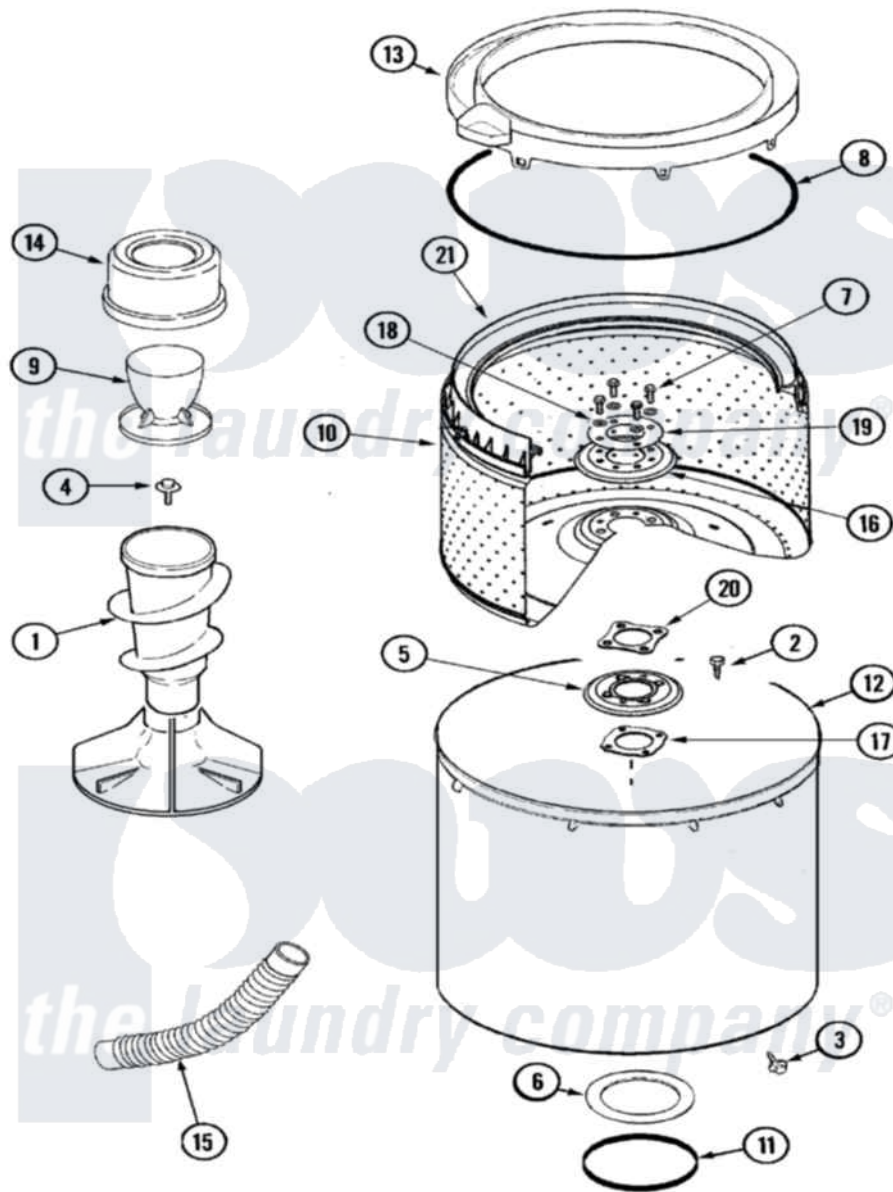

# Maytag MAV7750AGW 06 - TUB

Maytag Residential Maytag MAV7750AGW Washer Parts Parts Diagram 06 - TUB  
 Click on the part number to view part

Item	Original Part Number	Replaced By	Status	Part Description
1	22003383	<a href="#">22004042</a>		Agitator/Auger Assembly
"	<a href="#">22004042</a>			Agitator/Auger Assembly
2	21001510	<a href="#">22002947</a>		Bolt, Tub
3	25-7953	<a href="#">22002933</a>		Screw
4	25-7948	<a href="#">W10309247</a>		Screw
5	22003389	<a href="#">22003433</a>		Ring, Insulating Bottom
6	<a href="#">35-3686</a>			Gasket, Tub To Housing
7	25-7967	<a href="#">3400504</a>		Screw
8	<a href="#">35-2328</a>			Seal, Tub Top
9	22004336	<a href="#">21001905</a>		Dispenser, Fabric
10	<a href="#">22003459</a>			Spinner, Stainless
11	<a href="#">35-2978</a>			Seal, Tub/Housing
12	<a href="#">22002742</a>			Tub Assembly
13	22003498		Not Available	TOP SPINNER ASSEMBLY (AS-PACK)
14	22004336	<a href="#">21001905</a>		Dispenser, Fabric
15	<a href="#">22003285</a>			Hose, Tub To Pump

16	<a href="#">22003378</a>		Ring, Top Insulating
17	<a href="#">22003434</a>		Gasket, Hub/Bottom Isolator
18	<a href="#">22003430</a>		Washer, Nylon
19	<a href="#">22003431</a>		Washer, Stainless Steel Flat
20	22003432	<a href="#">22003595</a>	Gasket, Isolator
21	22003368	<a href="#">22003459</a>	Spinner, Stainless
22	22003458	<a href="#">22004398</a>	Tub Block