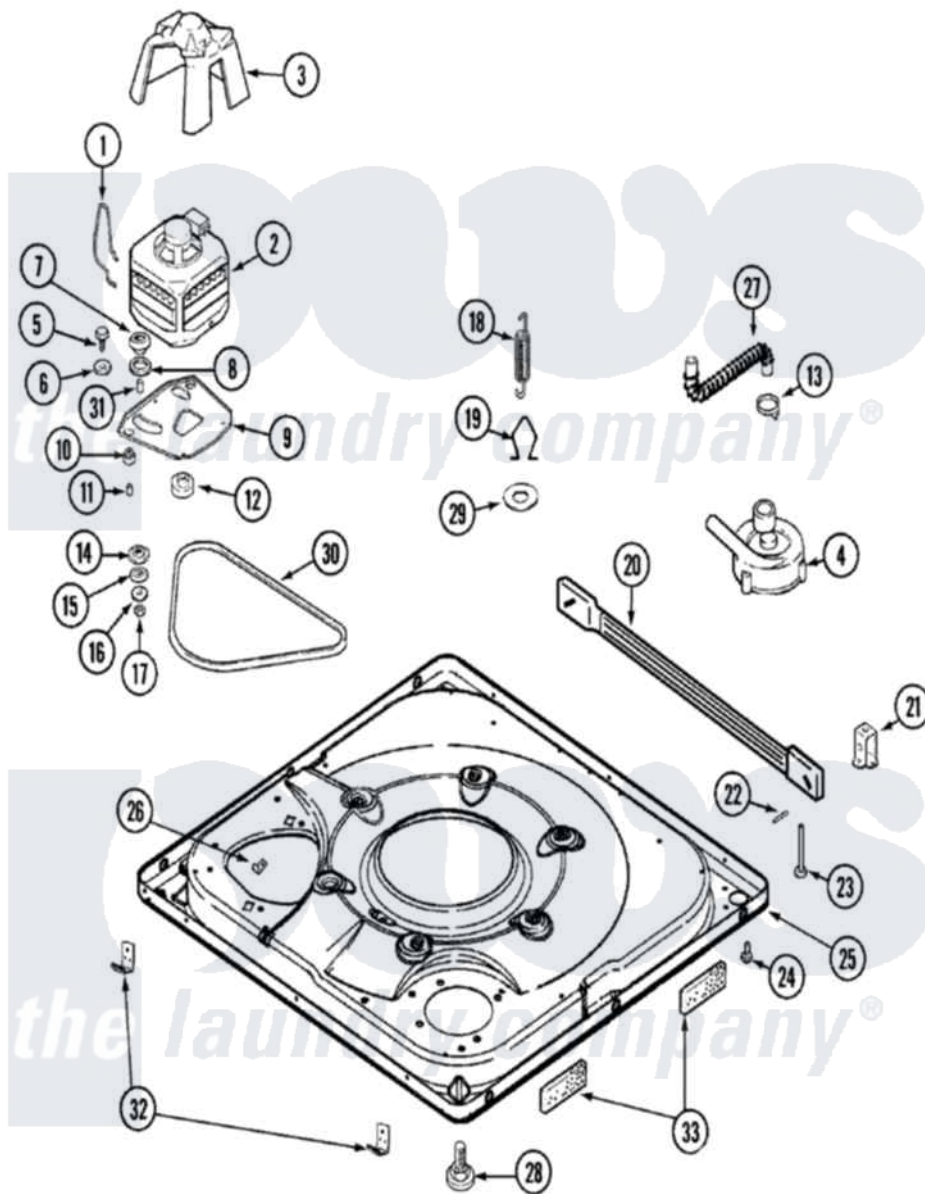

# Maytag MAV7750BGW 01 - BASE

Maytag [Residential Maytag MAV7750BGW Washer Parts](#) Parts Diagram 01 - BASE  
 Click on the part number to view part

Item	Original Part Number	Replaced By	Status	Part Description
1	<a href="#">22004376</a>			Spring, Motor Pivot
2	22003535	<a href="#">22003712</a>		Motor, Export
3	<a href="#">22002721</a>			Shield, Motor
"	<a href="#">33002190</a>			SCrew, C BraCe, BraCket, Cabinet
4	22004055	<a href="#">8534097</a>		Screw
"	21001873	<a href="#">35-6780</a>		Pump-Water
5	25-7833	<a href="#">21001977</a>		Screw
6	<a href="#">25-7834</a>			Washer, Motor/Base Screw
7	<a href="#">33-9946</a>			Isolator, Motor
8	<a href="#">35-3570</a>			Washer, Motor Pivot
9	21001366	<a href="#">21001783</a>		Plate And Screw Assembly
"	<a href="#">35-2065</a>			Pad, Motor Plate
10	<a href="#">22004348</a>			Slide, Motor Pivot
"	<a href="#">35-3646</a>			Isolator, Motor Plate
11	<a href="#">25-7831</a>			Spacer, Mounting
12	<a href="#">25-7117</a>			Set Screw