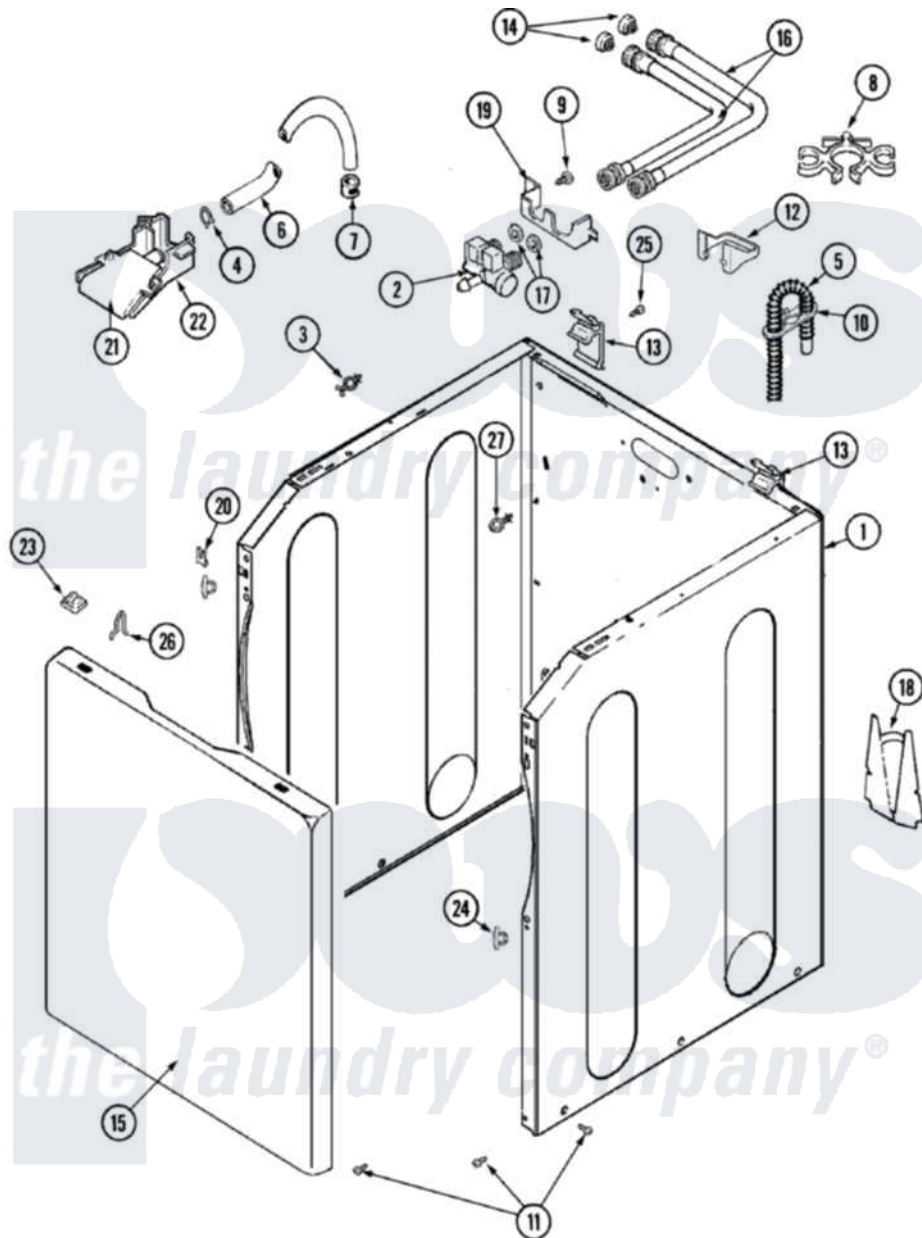

Maytag MAV7750BGW 02 - CABINET

Maytag [Residential Maytag MAV7750BGW Washer Parts](#) Parts Diagram 02 - CABINET

Click on the part number to view part

Item	Original Part Number	Replaced By	Status	Part Description
1	33002190			SCrew, C BraCe, BraCket, Cabinet
"	22003553			Cabinet Assembly
"	22003426			Guide, Energy
2	22003534			Valve, Water
3	22003298			Retainer, Wire
4	22002838	285655		Clamp, Hose
5	22003596	285655		Clamp, Hose
"	22003410			Hose, Drain
6	22002761			Hose, Injector
7	216169	596669		Clamp, Manifold
8	22002765			Clip, Hose
9	31001041	308685		Side Trim)
10	22002701	22003814		Retainer, Drain Hose
11	22003409	213007		Xfor Cabinet See Cabinet, Back
12	22003429			Retainer, Fill Hose

13	22003367	22004095	Hinge, Plastic
14	22002960		Strainer, Washer Inlet
15	22002737		Panel, Front
"	31001041	308685	Side Trim)
"	22003512		Insulation, Cabinet
16	35-3401		Inlet Hose Assembly
"	35-3400		Inlet Hose Assembly
17	Y013783		Washer, Inlet Hose
18	22002704		Cover, Drain Hose
"	33002190		SCrew, C BraCe, BraCket, Cabinet
19	22003376		Bracket, Water Valve
20	22002748	204439	Screw And Fstner Assembly
21	22003374		Upper Water Injector, Flume
22	22003375	22004053	Lower Injector, Flume
23	22002013		Stop, Shipping
24	22002965	Y12001702	Kit- Plast
25	22001995		Screw Note: Screw, Tumbler Front And Shroud
26	25-7220		Clip, Cabinet Top
27	22003086		Clip, Air Dome Hose
28	22002960		Strainer, Washer Inlet
"	33001245		Screw----NA
"	33002388		Washer
"	35-2890	8539404	Tie-Wire
"	Y013783		Washer, Inlet Hose