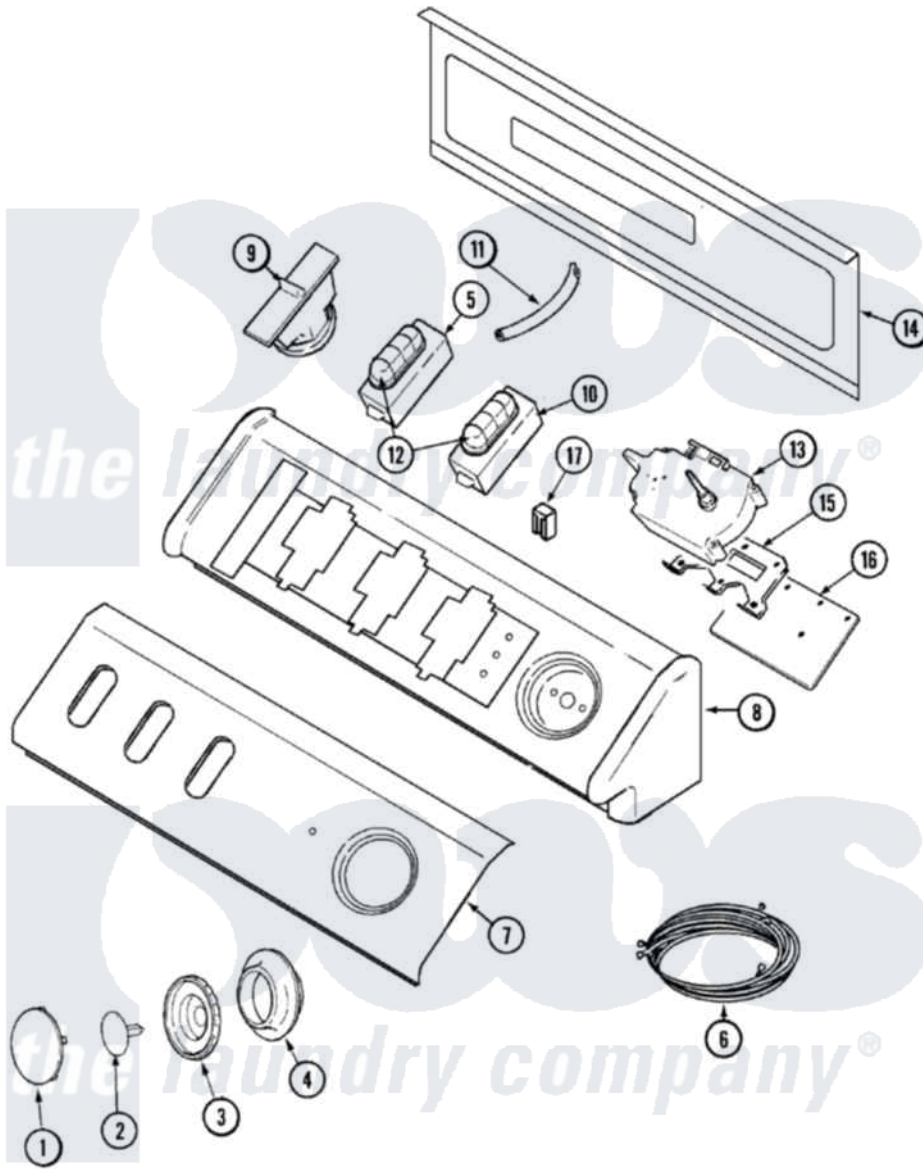

Maytag MAV7750BGW 03 - CONTROL PANEL

Maytag [Residential Maytag MAV7750BGW Washer Parts](#) Parts Diagram 03 - CONTROL PANEL
 Click on the part number to view part

Item	Original Part Number	Replaced By	Status	Part Description
1	22001664			Timer Knob Insert/Cap
2	22002997			Pin, Locking
3	22002996	22003952		Knob, Timer
4	22002995		Not Available	SKIRT, TIMER KNOB (WHT)
5	22003525			Switch, Temp.
6	22003590			Harness, Main Wire
7	33002256			Seal, Cabinet
"	22003803	22004094		Facia, Export Mav7750
8	22002964		Not Available	CONSOLE (WHT)
"	33002256			Seal, Cabinet
"	22002925	3370225		Screw
9	22003461		Not Available	PAD, PRESSURE SWITCH
"	22002705			Switch, Pressure
11	22003237	22003422		Hose, Air Dome
12	22001789			Button, Switch
13	22003523			Timer

14	Y22002339	8534058	Screw
"	22002406		Plug, Hole
"	33002253		Back, Console Panel
15	22003003		Bracket, Atc / Timer
16	22003530	22003907	Analog Temp Control Board- Exp
17	22001948		Lens, Indicator Light
"	903115		Lock Light
19	16009485	Not Available	MANUAL, SERVICE-NO REFUND