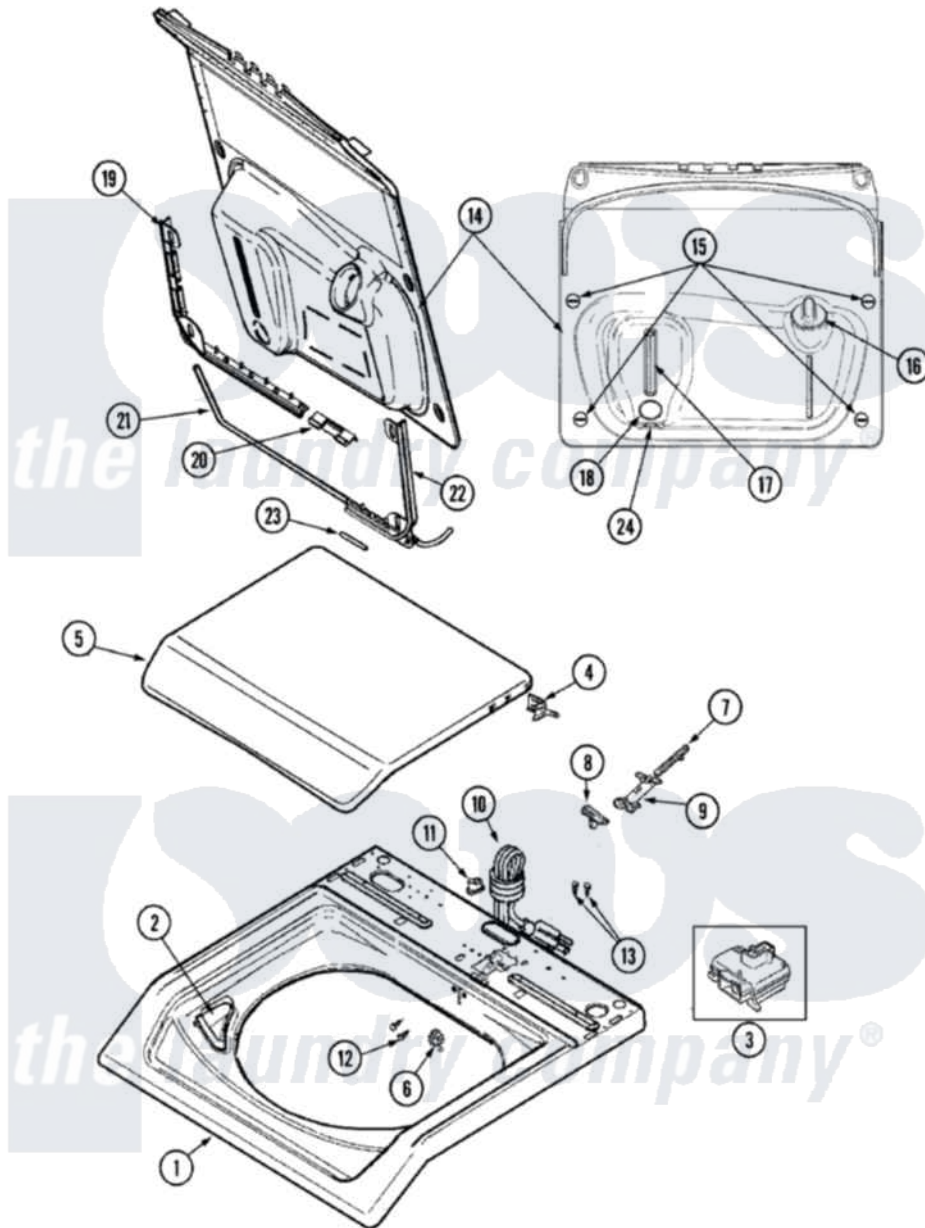

# Maytag MAV7750BGW 04 - TOP

Maytag [Residential Maytag MAV7750BGW Washer Parts](#) Parts Diagram 04 - TOP  
 Click on the part number to view part

Item	Original Part Number	Replaced By	Status	Part Description
1	<a href="#">22003468</a>			Cover, Top
2	<a href="#">22002835</a>			Cup, Bleach
3	22003439	<a href="#">22003813</a>		Lid Switch
4	<a href="#">22002751</a>			Hinge Pin
5	22003411		Not Available	LID, WASHER (WHT-W/MED-ASPKD)
6	<a href="#">22002753</a>			Bushing, Hinge
7	<a href="#">22002754</a>			Plunger
8	22002755	<a href="#">22003941</a>		Lid Cam
9	<a href="#">22002757</a>			Guide Tube
10	<a href="#">22003540</a>			Cord, Power
"	22003541	<a href="#">22004404</a>		Cord Adapter
"	<a href="#">22003542</a>			Adapter 10 Amp
"	<a href="#">22003543</a>			Adapter 10 Amp
11	<a href="#">216183</a>			Grommet, Cord Export
12	<a href="#">2016090</a>			Screw, Lid Switch To Bracket
13	Y705026	<a href="#">3370225</a>		Screw

14	22002773		Not Available	DOSING LID ASSY.
15	<a href="#">22002774</a>			Lock, Twist
16	22002775		Not Available	CAP
17	<a href="#">22002776</a>			Slider, Sight Glass
18	<a href="#">22002777</a>			Plunger Valve Assembly
19	<a href="#">22002771</a>			Retainer, Torsion Rod
20	<a href="#">22002772</a>			Support, Ctr.
21	<a href="#">22002842</a>			Torsion Rod
22	22002843		Not Available	RETAINER, TORSION ROD (RT)
23	<a href="#">22002844</a>			Bearing, Torsion Rod
24	<a href="#">22002779</a>			Retainer, Plunger Valve
25	22001857	<a href="#">201101</a>		Capacitor
26	<a href="#">22001396</a>			Clip, Capacitor
27	211294	<a href="#">90767</a>		Screw, 8A X 3/8 HeX Washer Head Tapping
28	<a href="#">22001920</a>			Fuse
29	22001921	<a href="#">10091101</a>		Block-Fuse
30	22003538	<a href="#">693995</a>		Screw, Hex Head