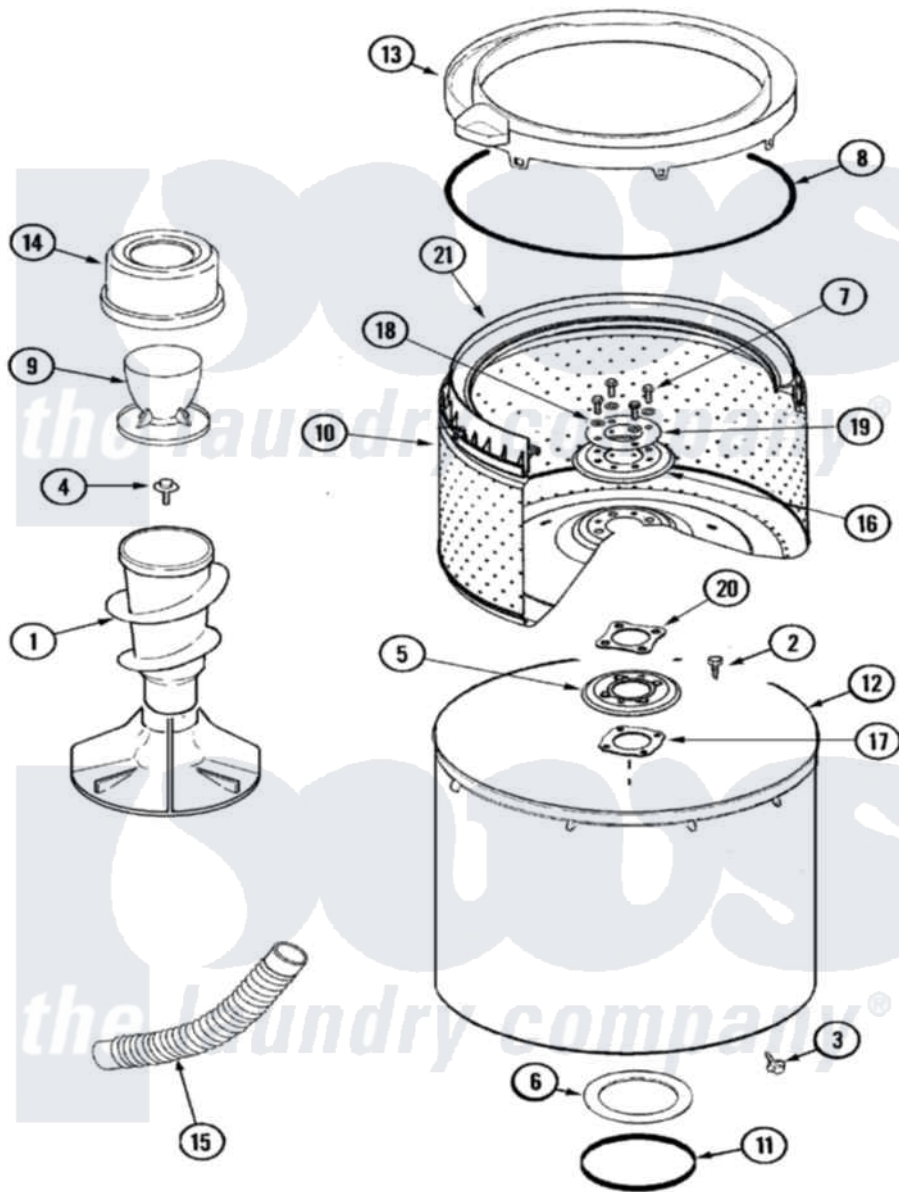

# Maytag MAV7750BGW 06 - TUB

Maytag Residential Maytag MAV7750BGW Washer Parts Parts Diagram 06 - TUB  
 Click on the part number to view part

Item	Original Part Number	Replaced By	Status	Part Description
1	22003383	<a href="#">22004042</a>		Agitator/Auger Assembly
"	<a href="#">22004042</a>			Agitator/Auger Assembly
2	21001510	<a href="#">22002947</a>		Bolt, Tub
3	25-7953	<a href="#">22002933</a>		Screw
4	25-7948	<a href="#">W10309247</a>		Screw
5	22003389	<a href="#">22003433</a>		Ring, Insulating Bottom
6	<a href="#">35-3686</a>			Gasket, Tub To Housing
7	25-7967	<a href="#">3400504</a>		Screw
8	<a href="#">35-2328</a>			Seal, Tub Top
9	22004336	<a href="#">21001905</a>		Dispenser, Fabric
10	<a href="#">22003459</a>			Spinner, Stainless
11	<a href="#">35-2978</a>			Seal, Tub/Housing
12	<a href="#">22002742</a>			Tub Assembly
13	22003498		Not Available	TOP SPINNER ASSEMBLY (AS-PACK)
14	22004336	<a href="#">21001905</a>		Dispenser, Fabric
15	<a href="#">22003285</a>			Hose, Tub To Pump

16	<a href="#">22003378</a>		Ring, Top Insulating
17	<a href="#">22003434</a>		Gasket, Hub/Bottom Isolator
18	<a href="#">22003430</a>		Washer, Nylon
19	<a href="#">22003431</a>		Washer, Stainless Steel Flat
20	22003432	<a href="#">22003595</a>	Gasket, Isolator
21	22003368	<a href="#">22003459</a>	Spinner, Stainless
22	22003458	<a href="#">22004398</a>	Tub Block