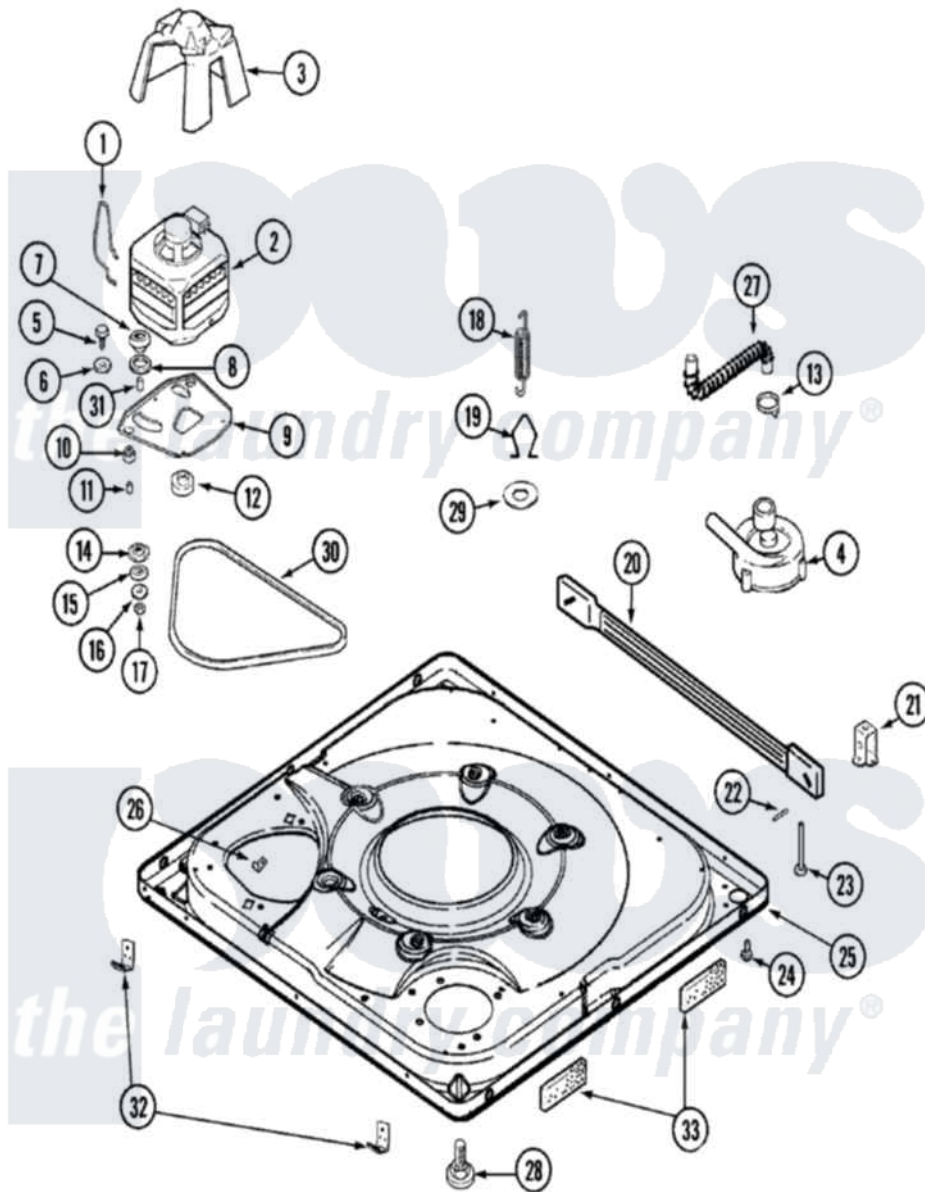

Maytag MAV7757AWW 01 - BASE

Maytag [Residential Maytag MAV7757AWW Washer Parts](#) Parts Diagram 01 - BASE
 Click on the part number to view part

Item	Original Part Number	Replaced By	Status	Part Description
1	22004376			Spring, Motor Pivot
2	21001516	21001950		MoTor, 2SP 1/2hp 120V/60Hz Hi-Tor
3	22002019			Screw, Wire Clip To Motor Cnt
"	22002721			Shield, Motor
4	22004055	8534097		Screw
"	21001873	35-6780		Pump-Water
5	25-7833	21001977		Screw
6	25-7834			Washer, Motor/Base Screw
7	33-9946			Isolator, Motor
8	35-3570			Washer, Motor Pivot
9	21001366	21001783		Plate And Screw Assembly
"	35-2065			Pad, Motor Plate
10	22004348			Slide, Motor Pivot
"	35-3646			Isolator, Motor Plate
11	25-7831			Spacer, Mounting
				MoTor, 2SP 1/2hp 120V/60Hz

12	21001506	21001950	MoTor, 2SP 1/2hp 120V/60Hz Hi-Tor
"	22004297	21001950	MoTor, 2SP 1/2hp 120V/60Hz Hi-Tor
13	22002853	285655	Clamp, Hose
14	35-3571		Slide, Motor Pivot
15	33-9967		Washer, Motor Isolator
16	25-7047		Washer, Flat
17	25-7325	Y707702	Locknut
18	21001598		Spring, Suspension
19	21001166		Hook, Suspension Spring
20	21001754	21001881	Bar, Stabilizer
21	35-2046		Bracket, Stabilizer
23	35-3020	22004469	Leg And Foot Self Stabilizing
24	33002190		SCrew, C BraCe, BraCket, Cabinet
"	33002190		SCrew, C BraCe, BraCket, Cabinet
25	22003390		Base
26	25-7845		Speednut, Motor
27	22003285		Hose, Tub To Pump
28	35-3507	25001119	Foot And Pad Assembly
29	Y25-7951		Washer, Suspension Hook
30	22003483		Belt, Drive
31	25-7830		Spacer
32	33002190		SCrew, C BraCe, BraCket, Cabinet
"	22002239		Clip, Front Panel
"	22002966	692771	Nut, Idler Bracket To Base
33	22002782		Pad, Foam