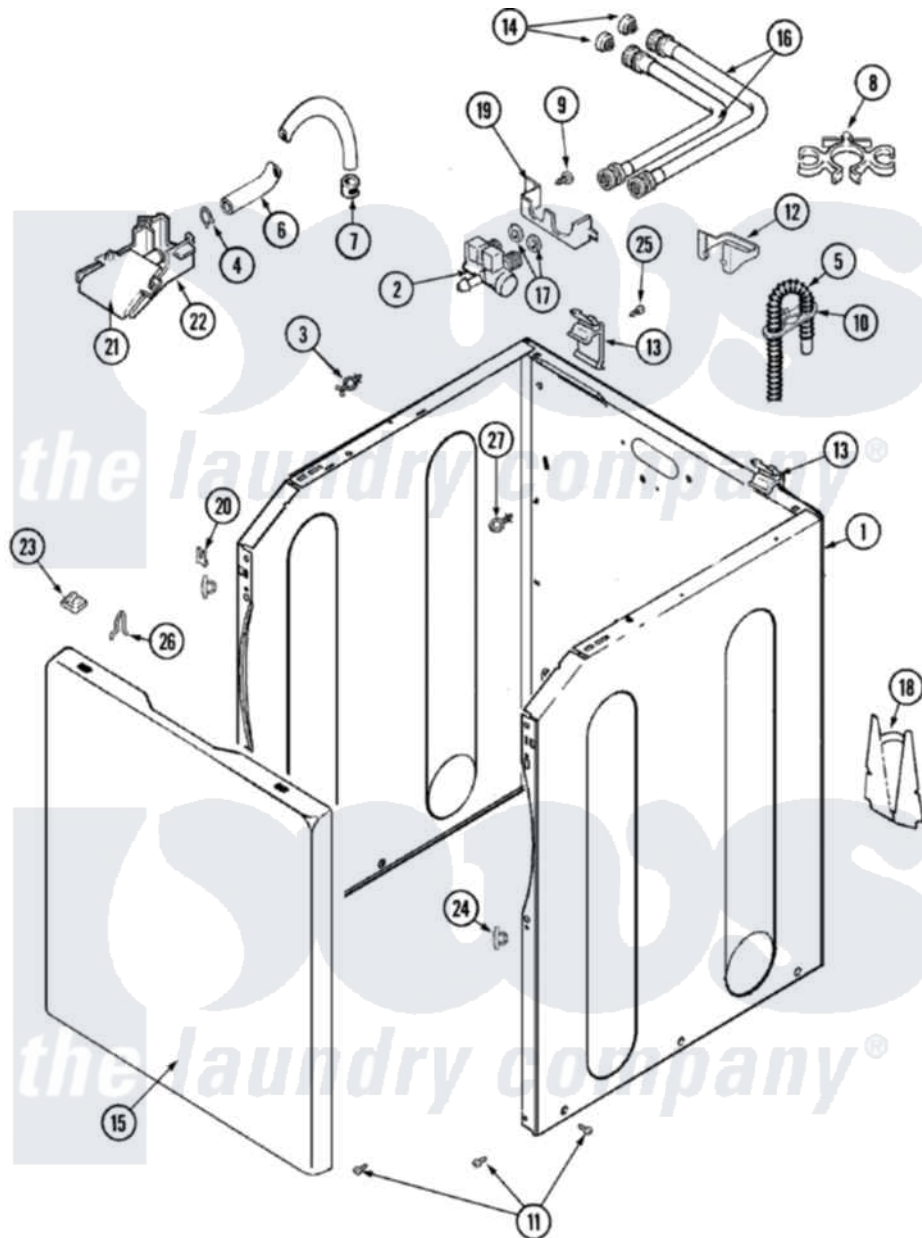

Maytag MAV7757AWW 02 - CABINET

Maytag [Residential Maytag MAV7757AWW Washer Parts](#) Parts Diagram 02 - CABINET

Click on the part number to view part

Item	Original Part Number	Replaced By	Status	Part Description
1	22002839			Brace, Cabinet
"	33002190			SCrew, C BraCe, BraCket, Cabinet
"	22003553			Cabinet Assembly
"	22002840			Brace, Cabinet
2	22003372	12002158		Valve-Inlet
3	22002852	22003298		Retainer, Wire
4	22002838	285655		Clamp, Hose
5	22003410			Hose, Drain
"	22003596	285655		Clamp, Hose
6	22002761			Hose, Injector
7	216169	596669		Clamp, Manifold
8	22002765			Clip, Hose
9	33002190			SCrew, C BraCe, BraCket, Cabinet
10	22002701	22003814		Retainer, Drain Hose
11	22003400	213007		Xfor Cabinet See Cabinet,

11	22003409	213007	Back
12	22003429		Retainer, Fill Hose
13	22003367	22004095	Hinge, Plastic
14	200961	12001413	Strainer And Washer Kit
15	22002737		Panel, Front
"	22002293	22003511	Insulation
"	22002854	22003512	Insulation, Cabinet
"	33002190		SCrew, C BraCe, BraCket, Cabinet
16	22002764	12001901	Kit-Inlet Hose Assembly
"	22002763	12001900	Kit-Inlet Hose Assembly
"	22002960		Strainer, Washer Inlet
17	Y013783		Washer, Inlet Hose
18	22002704		Cover, Drain Hose
"	33002190		SCrew, C BraCe, BraCket, Cabinet
19	22003376		Bracket, Water Valve
20	22002748	204439	Screw And Fstner Assembly
21	22003374		Upper Water Injector, Flume
22	22004053		Lower Injector, Flume
"	22003375	22004053	Lower Injector, Flume
23	22002013		Stop, Shipping
24	22002965	Y12001702	Kit- Plast
25	22001995		Screw Note: Screw, Tumbler Front And Shroud
26	22003086		Clip, Air Dome Hose
"	25-7220		Clip, Cabinet Top