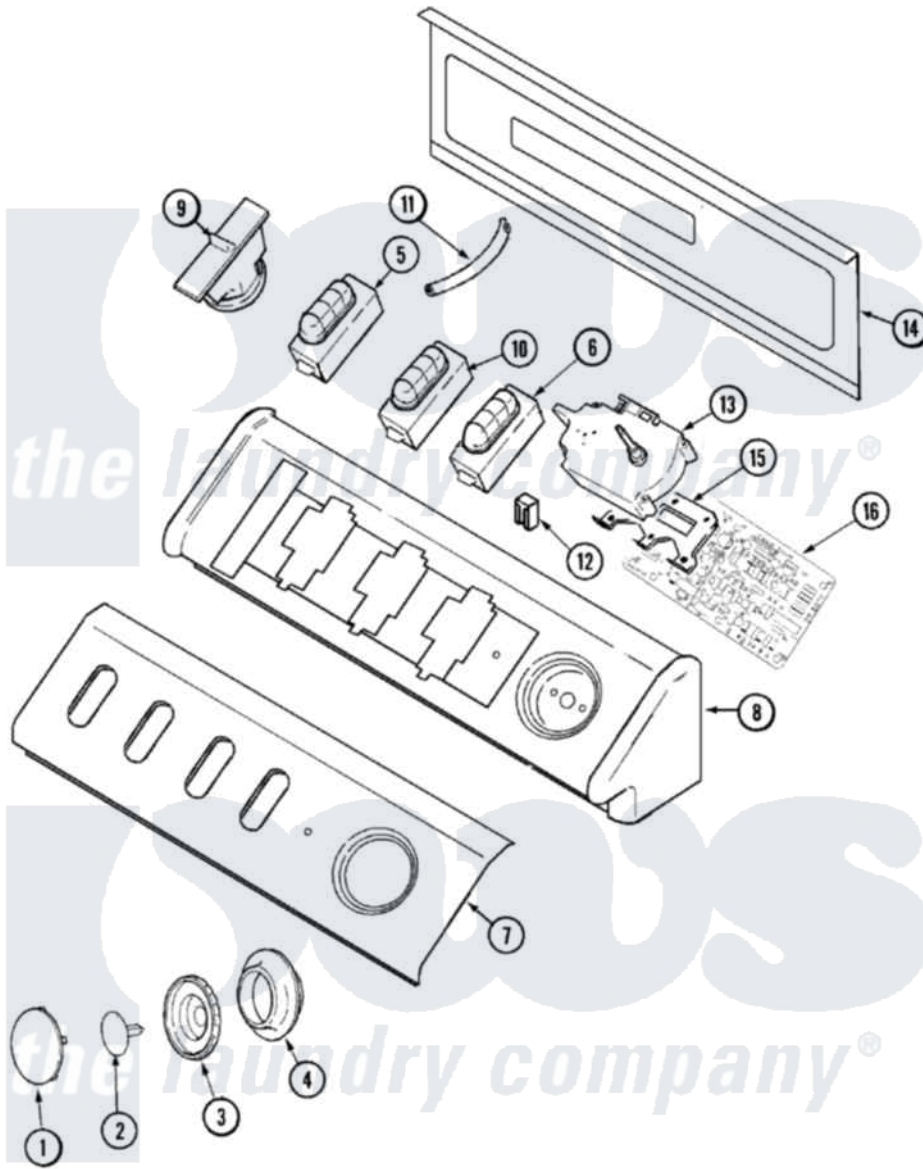

Maytag MAV7757AWW 03 - CONTROL PANEL

Maytag [Residential Maytag MAV7757AWW Washer Parts](#) Parts Diagram 03 - CONTROL PANEL
 Click on the part number to view part

Item	Original Part Number	Replaced By	Status	Part Description
1	22001664			Timer Knob Insert/Cap
2	22002997			Pin, Locking
3	22002996	22003952		Knob, Timer
4	22002995		Not Available	SKIRT, TIMER KNOB (WHT)
5	22002999			Switch
6	22003391			Switch, 2 Button
7	22003869	22003505		Panel, Control
8	22002925	3370225		Screw
"	33002286		Not Available	CONSOLE (WHT)
9	22003461		Not Available	PAD, PRESSURE SWITCH
"	22002705			Switch, Pressure
10	22002711		Not Available	SWITCH, 4 BUTTON OPTION / WHT
11	22003237	22003422		Hose, Air Dome
12	22001948			Lens, Indicator Light
"	903115			Lock Light
13	22003499			Timer RPR

14	22002529		Not Available	CONSOLE BACK PANEL
"	Y22002339	8534058		Screw
15	22003003			Bracket, Atc / Timer
16	22003575	22003906		Analog Temp Control Board- Assembly