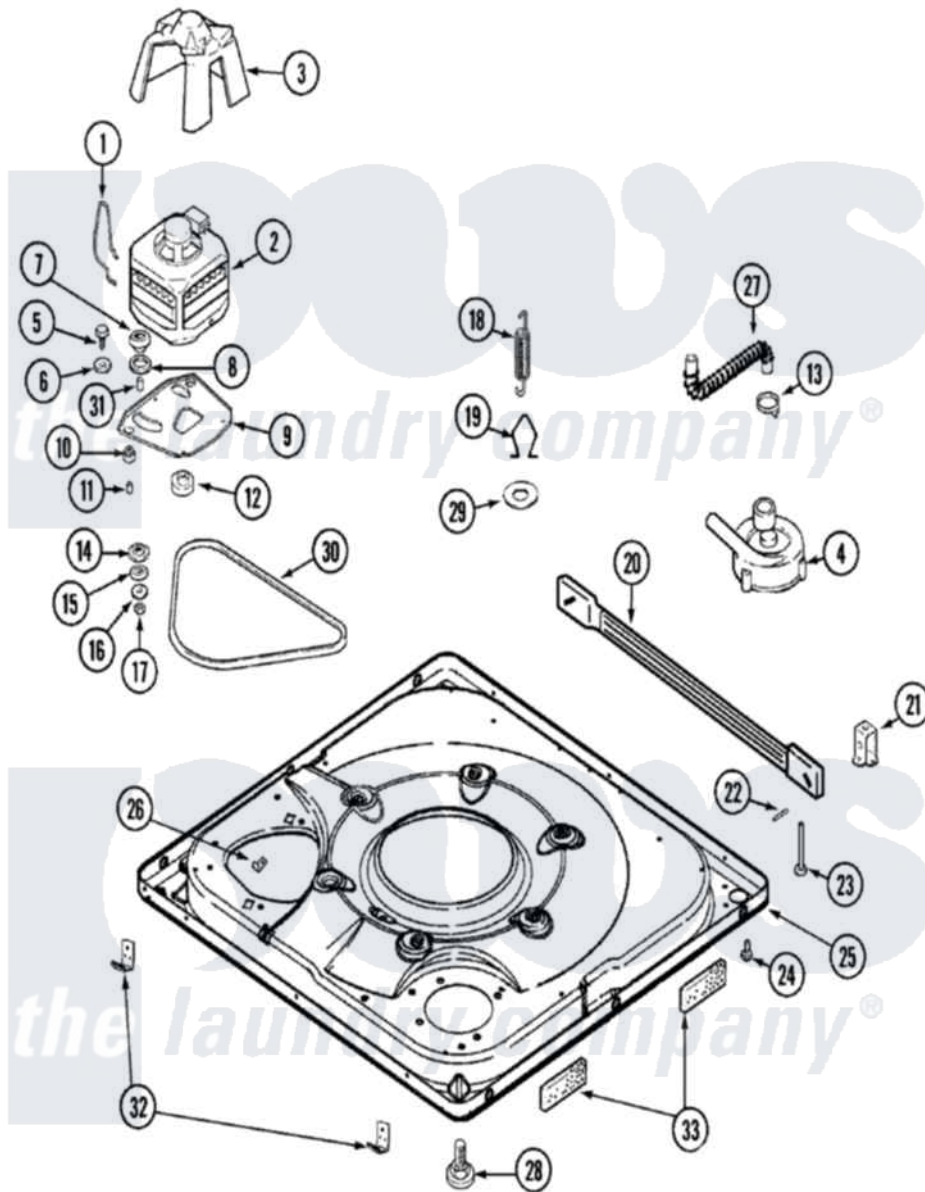

# Maytag MAV8000AWQ 01 - BASE

Maytag [Residential Maytag MAV8000AWQ Washer Parts](#) Parts Diagram 01 - BASE  
 Click on the part number to view part

Item	Original Part Number	Replaced By	Status	Part Description
1	<a href="#">22004376</a>			Spring, Motor Pivot
2	21001516	<a href="#">21001950</a>		MoTor, 2SP 1/2hp 120V/60Hz Hi-Tor
3	<a href="#">22002721</a>			Shield, Motor
4	21001732	<a href="#">35-6465</a>		Pump Assem
"	<a href="#">22003438</a>			Sleeve, Pump
5	25-7833	<a href="#">21001977</a>		Screw
6	<a href="#">25-7834</a>			Washer, Motor/Base Screw
7	<a href="#">33-9946</a>			Isolator, Motor
8	<a href="#">35-3570</a>			Washer, Motor Pivot
9	21001366	<a href="#">21001783</a>		Plate And Screw Assembly
"	<a href="#">35-2065</a>			Pad, Motor Plate
10	<a href="#">22004348</a>			Slide, Motor Pivot
"	<a href="#">35-3646</a>			Isolator, Motor Plate
11	<a href="#">25-7831</a>			Spacer, Mounting
12	22004297	<a href="#">21001950</a>		MoTor, 2SP 1/2hp 120V/60Hz Hi-Tor