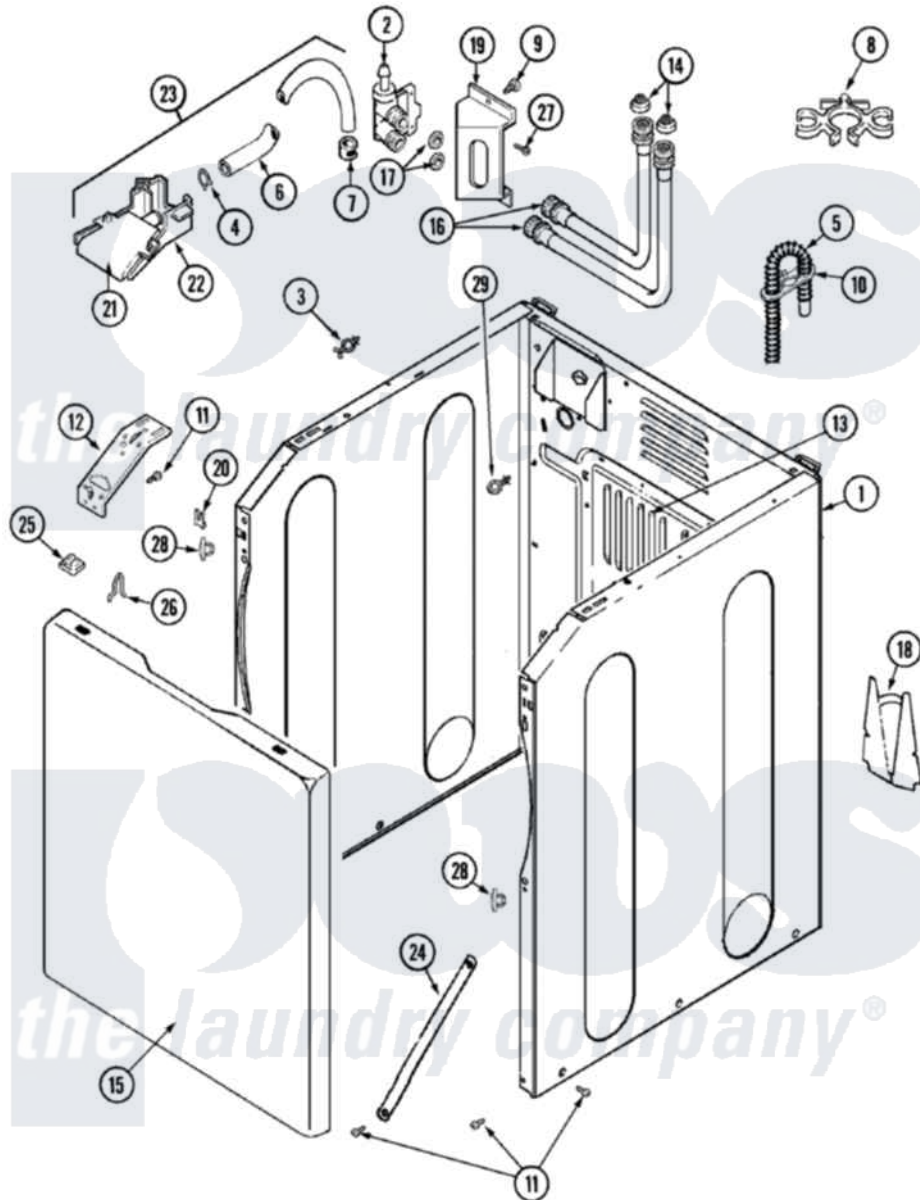

Maytag MAV8000AWQ 02 - CABINET

Maytag [Residential Maytag MAV8000AWQ Washer Parts](#) Parts Diagram 02 - CABINET
 Click on the part number to view part

Item	Original Part Number	Replaced By	Status	Part Description
1	22002293	22003511		Insulation
"	22002659	22003640		Cabinet Assembly
2	22002708			Valve, Water
3	22002852	22003298		Retainer, Wire
4	22002838	285655		Clamp, Hose
5	22003410			Hose, Drain
"	12001586	76660		Break-Sphn
"	22003596	285655		Clamp, Hose
6	22002761			Hose, Injector
7	216169	596669		Clamp, Manifold
8	22002765			Clip, Hose
9	33002190			SCrew, C BraCe, BraCket, Cabinet
10	22002701	22003814		Retainer, Drain Hose
11	22001995			Screw Note: Screw, Tumbler Front And Shroud
12	22002840			Brace, Cabinet

"	22002839		Brace, Cabinet
13	22002092		Panel, Access
14	200961	12001413	Strainer And Washer Kit
15	22002854	22003512	Insulation, Cabinet
"	Y22002738		Panel, Front
16	22002763	12001900	Kit-Inlet Hose Assembly
"	22002764	12001901	Kit-Inlet Hose Assembly
17	Y013783		Washer, Inlet Hose
18	22002704		Cover, Drain Hose
19	22002762		Bracket, Water Valve
20	22002748	204439	Screw And Fstner Assembly
21	22002759		Flume, Water Injector
22	22002760	22002722	Injector Flume Assembly
23	22002722		Injector Flume Assembly
24	22002767		Brace, Cross
25	22002013		Stop, Shipping
26	25-7220		Clip, Cabinet Top
27	22002362	9740848	Screw, Mixing Valve Mounting
28	22002965	Y12001702	Kit- Plast
29	22003086		Clip, Air Dome Hose
30	22002702	W10339879	Tie, Cable
"	35-2890	8539404	Tie-Wire
"	22002229	22002960	Strainer, Washer Inlet
"	33001245		Screw----NA
"	33002388		Washer
"	Y013783		Washer, Inlet Hose