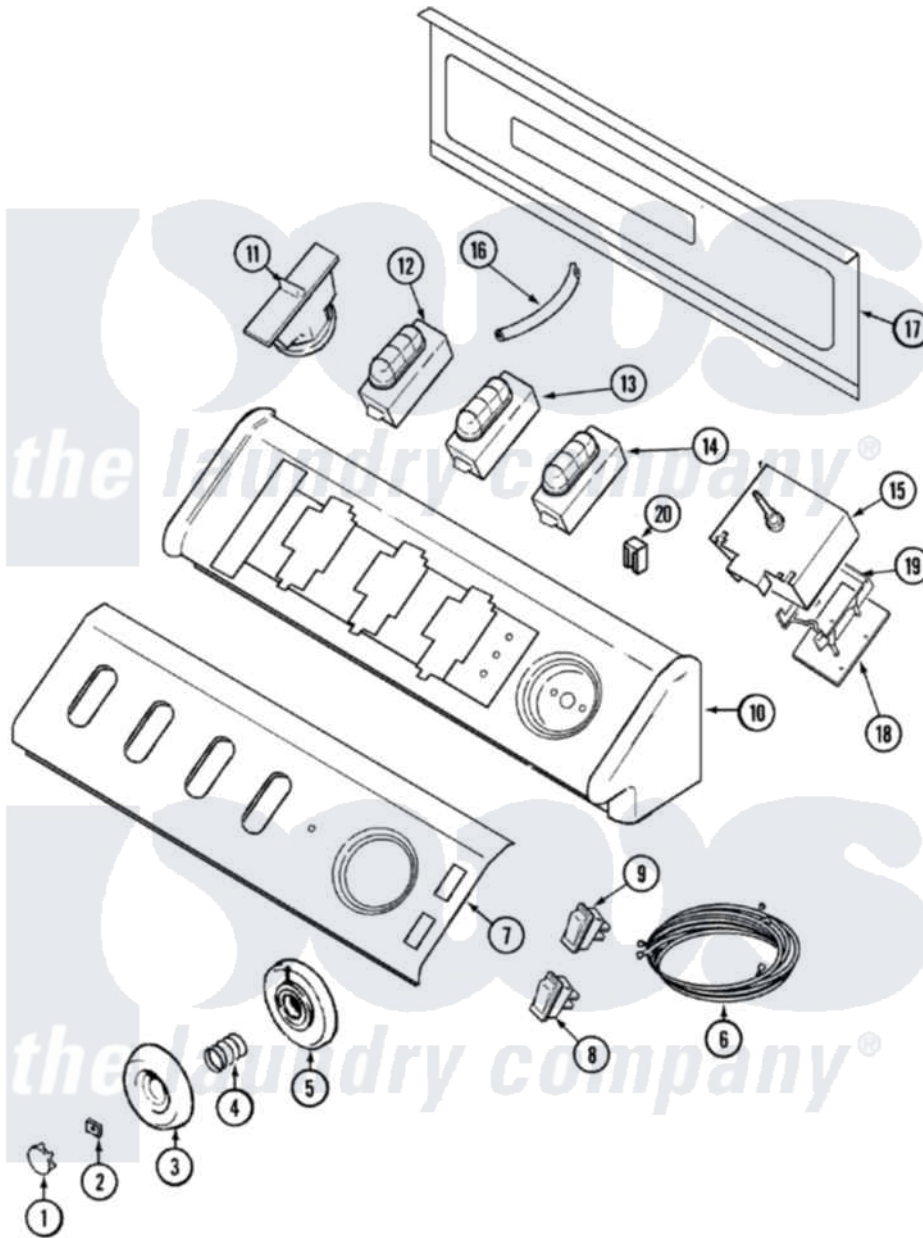

Maytag MAV8000AWQ 03 - CONTROL PANEL

Maytag [Residential Maytag MAV8000AWQ Washer Parts](#) Parts Diagram 03 - CONTROL PANEL
 Click on the part number to view part

Item	Original Part Number	Replaced By	Status	Part Description
1	33002347			Timer Knob Insert/Cap
2	211605			Bezel, Timer Dial
3	22001659			Timer Knob - Grey
4	211065			Spring, Index Wheel
5	22002598	22003920		Dial Skirt
6	22003220			Wire Harness
"	22002730			Wire Harness
7	22002810			Panel, Control
8	22002815			Switch, Rocker
9	22002816			Switch, Rocker
10	33002327	37001115		Console
11	22003461		Not Available	PAD, PRESSURE SWITCH
"	22002804			Switch, Pressure
12	22002698	22003875		Button- SW
"	22002746			Switch, Temperature
"	22002697			Button, Switch

13	22002697		Button, Switch
"	22002698	22003875	Button- SW
"	22002814		Switch, 4 Button Option / BSQ
14	22002698	22003875	Button- SW
"	22002697		Button, Switch
"	22002811		Switch,
15	22003219		Timer
"	22002718		Timer
"	22001661	3400094	Screw, 10-32 X 3/8
16	22003422		Hose, Air Dome
"	22003237	22003422	Hose, Air Dome
"	22002743	22003422	Hose, Air Dome
17	22002529	Not Available	CONSOLE BACK PANEL
18	22002858	22003617	Control-Elec
19	22002856		Bracket, Mtg.
20	22001948		Lens, Indicator Light
"	903115		Lock Light
21	22002813	Not Available	MANUAL, USE & CARE (FRENCH)
"	22002812	Not Available	MANUAL, USE & CARE
"	16009485	Not Available	MANUAL, SERVICE-NO REFUND
"	16000327	Not Available	GUIDE, QUICK REF. - MAYTAG