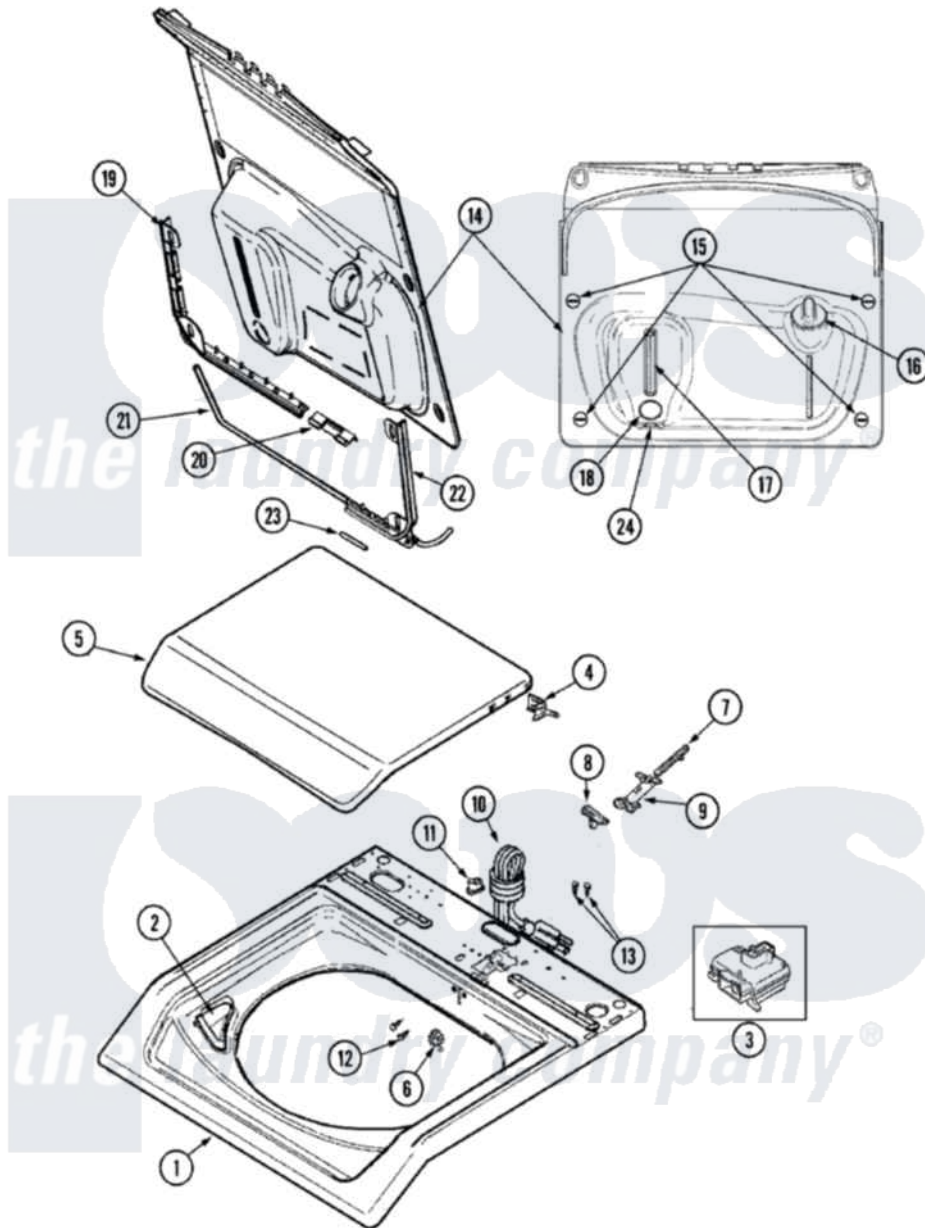

Maytag MAV8000AWQ 04 - TOP

Maytag [Residential Maytag MAV8000AWQ Washer Parts](#) Parts Diagram 04 - TOP
 Click on the part number to view part

Item	Original Part Number	Replaced By	Status	Part Description
1	22002740			Cover, Top
2	22002802	22002835		Cup, Bleach
3	22001967	12001908		Switch-Lid
4	22002752			Hinge Pin
5	22002871			Lid, Washer
6	22002753			Bushing, Hinge
7	22002754			Plunger
8	22002756	22003942		Lid Cam
9	22002757			Guide Tube
10	22002837	22003062		Cord, Power
11	33002053	211881		Grommet, Cord Part Not Used- Gas Models Only
12	2016090			Screw, Lid Switch To Bracket
13	Y705026	3370225		Screw
14	22002773		Not Available	DOSING LID ASSY.
15	22002774			Lock, Twist
16	22002775		Not Available	CAP

17	22002776		Slider, Sight Glass
18	22002777		Plunger Valve Assembly
19	22002771		Retainer, Torsion Rod
20	22002772		Support, Ctr.
21	22002842		Torsion Rod
22	22002843	Not Available	RETAINER, TORSION ROD (RT)
23	22002844		Bearing, Torsion Rod
24	22002779		Retainer, Plunger Valve