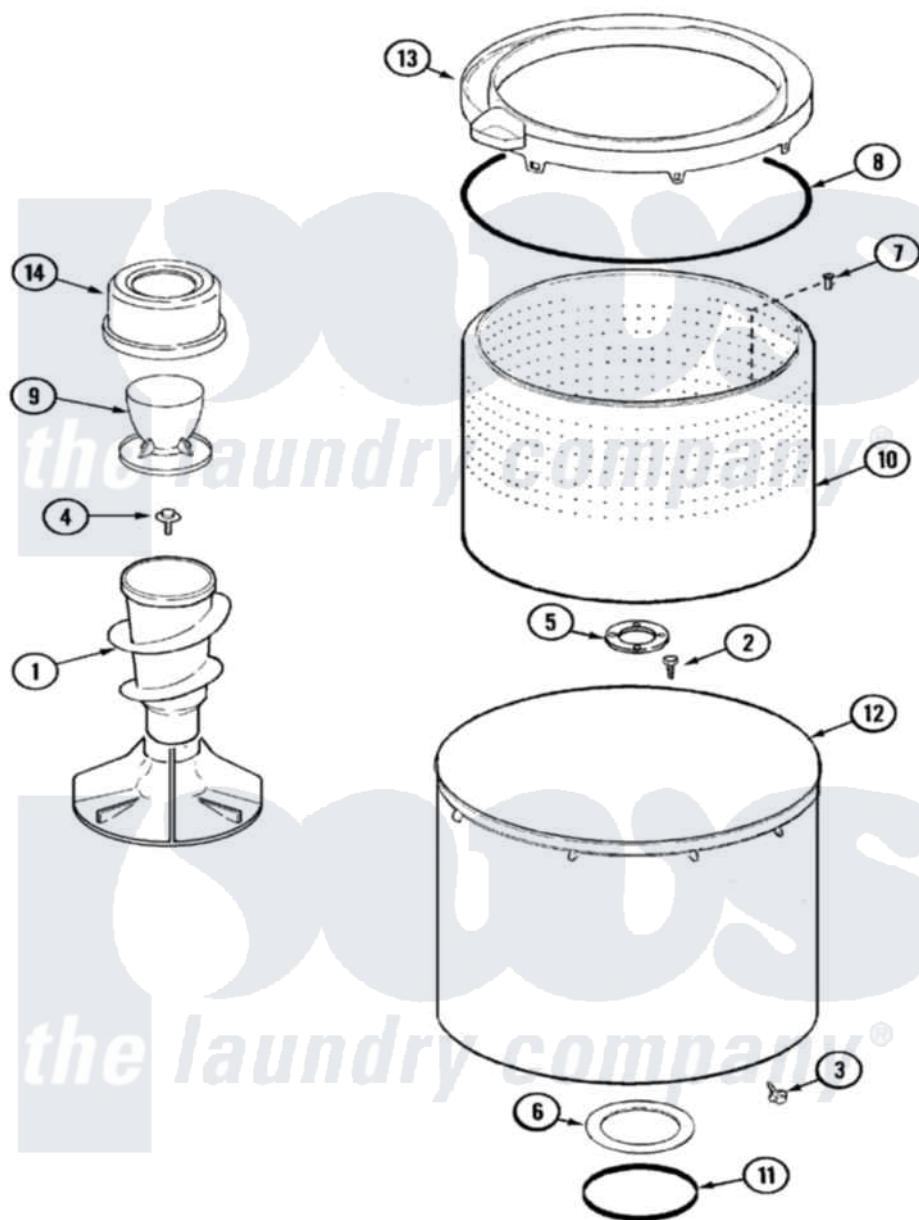

Maytag MAV8000AWQ 06 - TUB

Maytag Residential Maytag MAV8000AWQ Washer Parts Parts Diagram 06 - TUB
 Click on the part number to view part

Item	Original Part Number	Replaced By	Status	Part Description
1	22002735	22004042		Agitator/Auger Assembly
2	21001510	22002947		Bolt, Tub
3	22002933			Screw
4	25-7948	W10309247		Screw
5	35-3685			Gasket, Basket To Centerpost
6	35-3686			Gasket, Tub To Housing
7	25-7967	3400504		Screw
8	35-2328			Seal, Tub Top
9	22003446		Not Available	PANEL, CONTROL (WHT)
10	22002741			Spinner Assembly, Plastic
11	35-2978			Seal, Tub/Housing
12	22002742			Tub Assembly
13	22002736	22004385		Tub Cover
14	22002758			Dispenser Assembly, Fab. Soft Sub
15	22003458	22004398		Tub Block