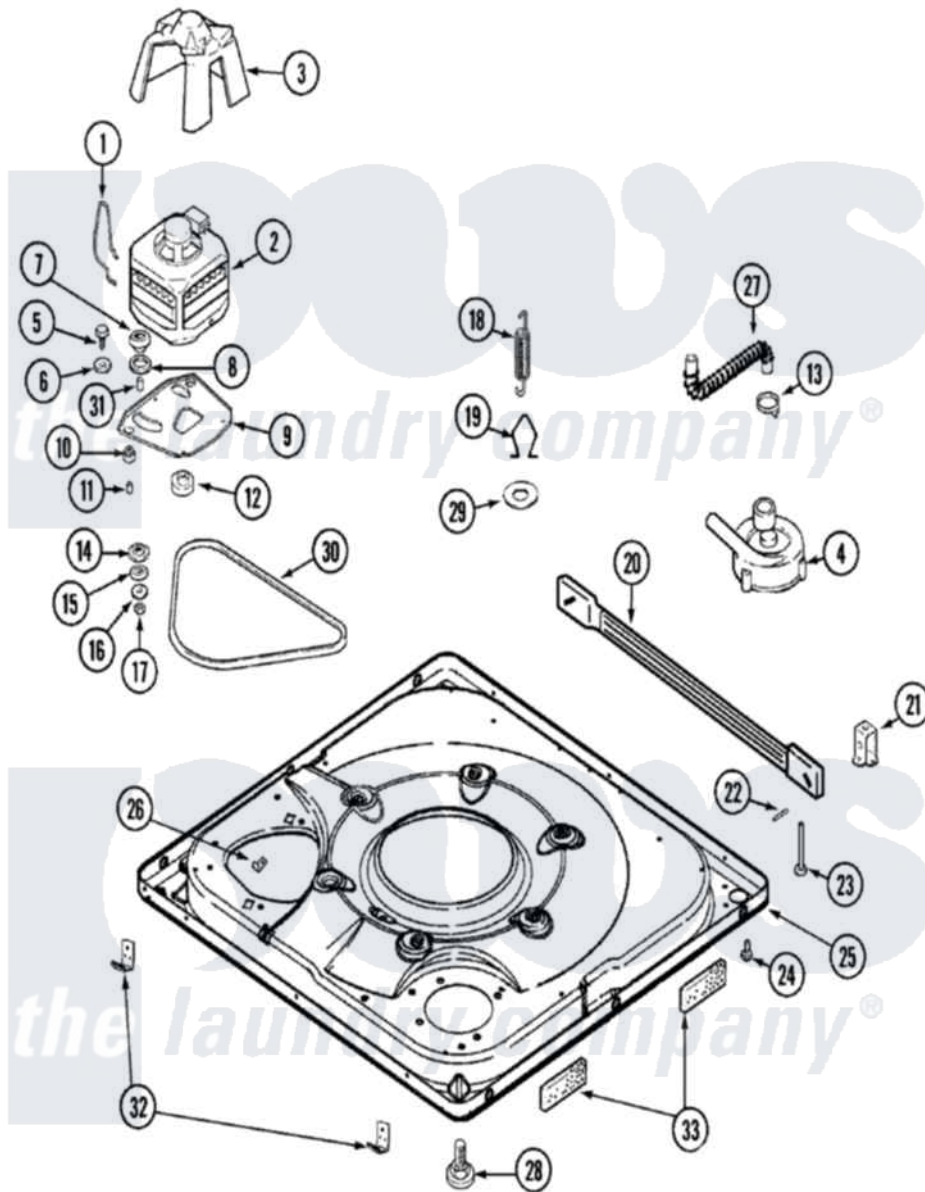

# Maytag MAV8000AWW 01 - BASE

Maytag [Residential Maytag MAV8000AWW Washer Parts](#) Parts Diagram 01 - BASE  
 Click on the part number to view part

Item	Original Part Number	Replaced By	Status	Part Description
1	<a href="#">22004376</a>			Spring, Motor Pivot
2	21001516	<a href="#">21001950</a>		MoTor, 2SP 1/2hp 120V/60Hz Hi-Tor
3	<a href="#">22002721</a>			Shield, Motor
4	21001732	<a href="#">35-6465</a>		Pump Assem
"	<a href="#">22003438</a>			Sleeve, Pump
5	25-7833	<a href="#">21001977</a>		Screw
6	<a href="#">25-7834</a>			Washer, Motor/Base Screw
7	<a href="#">33-9946</a>			Isolator, Motor
8	<a href="#">35-3570</a>			Washer, Motor Pivot
9	21001366	<a href="#">21001783</a>		Plate And Screw Assembly
"	<a href="#">35-2065</a>			Pad, Motor Plate
10	<a href="#">22004348</a>			Slide, Motor Pivot
"	<a href="#">35-3646</a>			Isolator, Motor Plate
11	<a href="#">25-7831</a>			Spacer, Mounting
12	22004297	<a href="#">21001950</a>		MoTor, 2SP 1/2hp 120V/60Hz Hi-Tor