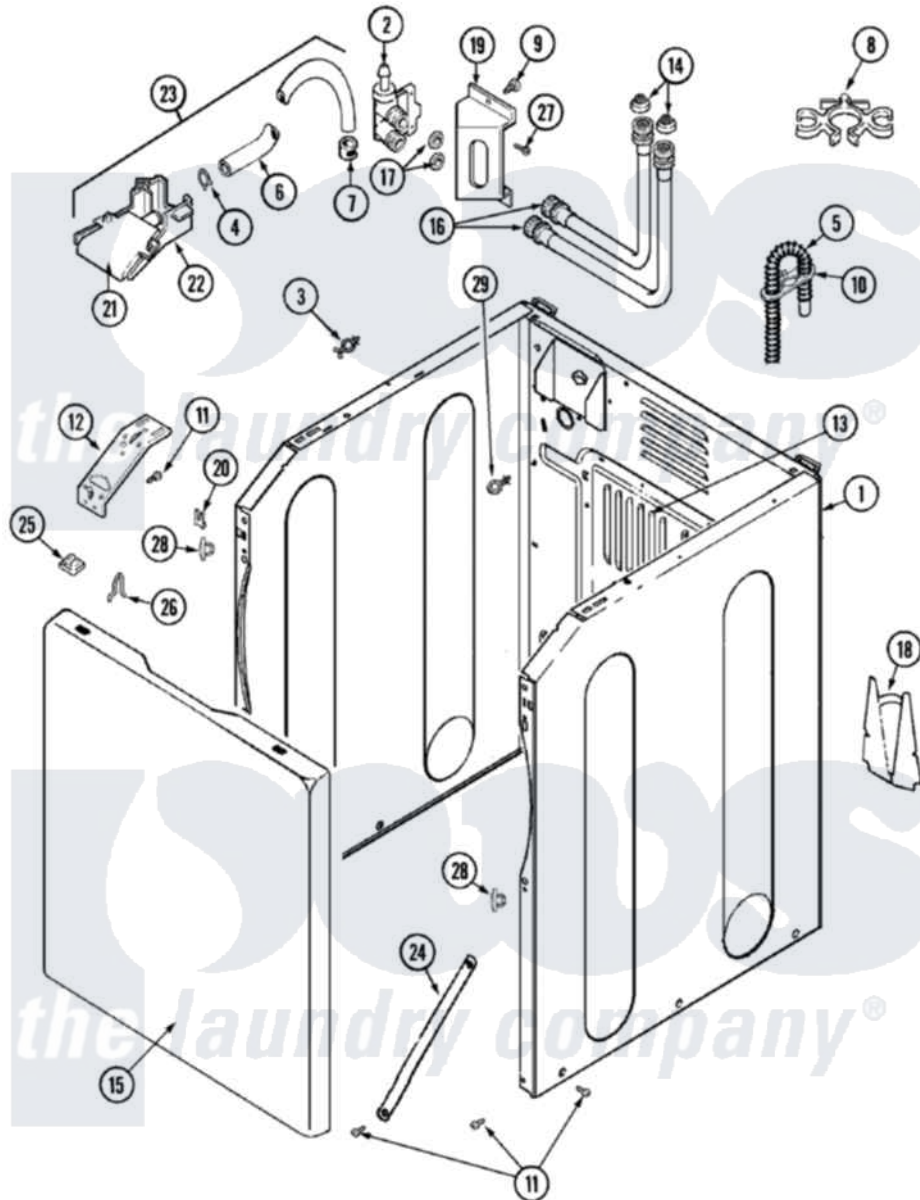

Maytag MAV8000AWW 02 - CABINET

Maytag [Residential Maytag MAV8000AWW Washer Parts](#) Parts Diagram 02 - CABINET

Click on the part number to view part

Item	Original Part Number	Replaced By	Status	Part Description
1	22002293	22003511		Insulation
"	22002548	22003639		Cabinet Assembly
2	22002708			Valve, Water
3	22002852	22003298		Retainer, Wire
4	22002838	285655		Clamp, Hose
5	22003410			Hose, Drain
"	12001586	76660		Break-Sphn
"	22003596	285655		Clamp, Hose
6	22002761			Hose, Injector
7	216169	596669		Clamp, Manifold
8	22002765			Clip, Hose
9	33002190			SCrew, C BraCe, BraCket, Cabinet
10	22002701	22003814		Retainer, Drain Hose
11	22001995			Screw Note: Screw, Tumbler Front And Shroud
12	22002840			Brace, Cabinet

"	22002839		Brace, Cabinet
13	22002092		Panel, Access
14	200961	12001413	Strainer And Washer Kit
15	22002854	22003512	Insulation, Cabinet
"	22002737		Panel, Front
16	22002763	12001900	Kit-Inlet Hose Assembly
"	22002764	12001901	Kit-Inlet Hose Assembly
17	Y013783		Washer, Inlet Hose
18	22002704		Cover, Drain Hose
19	22002762		Bracket, Water Valve
20	22002748	204439	Screw And Fstner Assembly
21	22002759		Flume, Water Injector
22	22002760	22002722	Injector Flume Assembly
23	22002722		Injector Flume Assembly
24	22002767		Brace, Cross
25	22002013		Stop, Shipping
26	25-7220		Clip, Cabinet Top
27	22002362	9740848	Screw, Mixing Valve Mounting
28	22002965	Y12001702	Kit- Plast
29	22003086		Clip, Air Dome Hose
30	22002702	W10339879	Tie, Cable
"	35-2890	8539404	Tie-Wire
"	22002229	22002960	Strainer, Washer Inlet
"	33001245		Screw----NA
"	33002388		Washer
"	Y013783		Washer, Inlet Hose