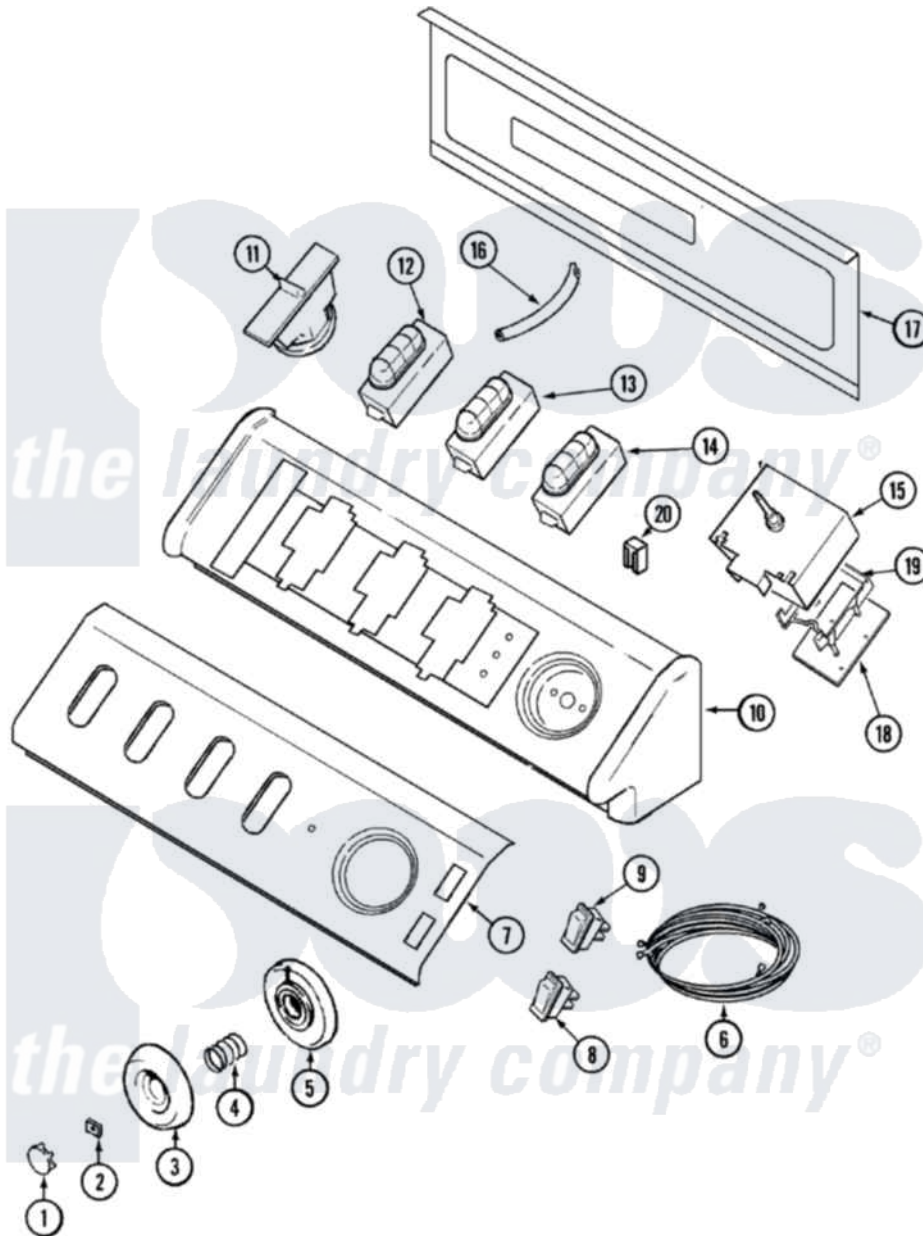

Maytag MAV8000AWW 03 - CONTROL PANEL

Maytag [Residential Maytag MAV8000AWW Washer Parts](#) Parts Diagram 03 - CONTROL PANEL
 Click on the part number to view part

Item	Original Part Number	Replaced By	Status	Part Description
1	22001664			Timer Knob Insert/Cap
2	211605			Bezel, Timer Dial
3	22001659			Timer Knob - Grey
4	211065			Spring, Index Wheel
5	22001660			Dial Skirt - White
6	22003220			Wire Harness
"	22002730			Wire Harness
7	22002726			Panel, Control
8	22002719	22002815		Switch, Rocker
9	22002720			Switch, Rocker
10	33002286		Not Available	CONSOLE (WHT)
11	22003461		Not Available	PAD, PRESSURE SWITCH
"	22002705			Switch, Pressure
12	22001788			Button, Switch
"	22002714			Switch, Temperature
"	22001789			Button, Switch

13	22001789		Button, Switch
"	22001788		Button, Switch
"	22002711	Not Available	SWITCH, 4 BUTTON OPTION / WHT
14	22002712		Switch,
"	22001788		Button, Switch
"	22001789		Button, Switch
15	22002718		Timer
"	22001661	3400094	Screw, 10-32 X 3/8
"	22003219		Timer
16	22002743	22003422	Hose, Air Dome
"	22003422		Hose, Air Dome
"	22003237	22003422	Hose, Air Dome
17	22002529	Not Available	CONSOLE BACK PANEL
18	22002858	22003617	Control-Elec
19	22002856		Bracket, Mtg.
20	22001948		Lens, Indicator Light
"	903115		Lock Light
21	16000327	Not Available	GUIDE, QUICK REF. - MAYTAG
"	16009485	Not Available	MANUAL, SERVICE-NO REFUND
"	22002812	Not Available	MANUAL, USE & CARE
"	22002813	Not Available	MANUAL, USE & CARE (FRENCH)