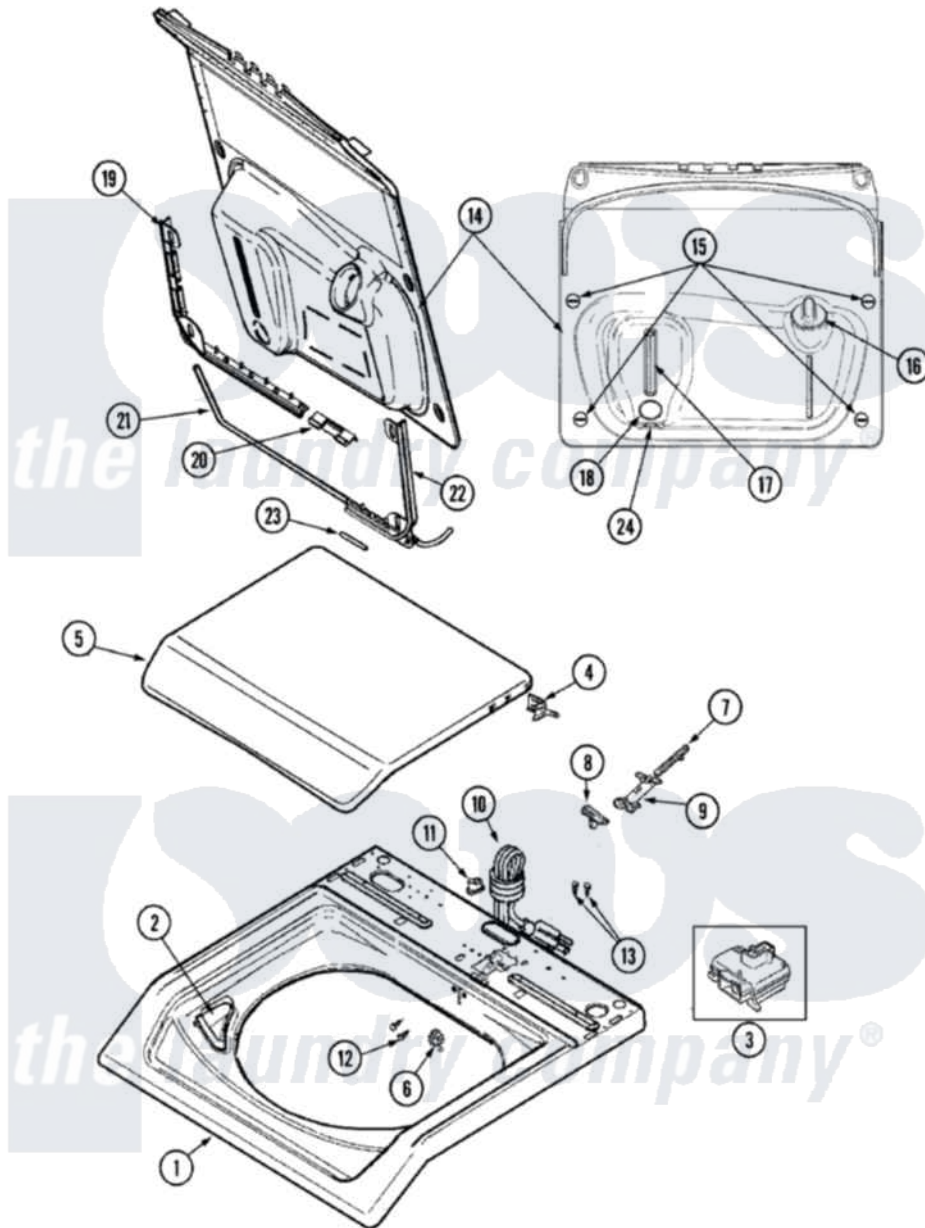

Maytag MAV8000AWW 04 - TOP

Maytag [Residential Maytag MAV8000AWW Washer Parts](#) Parts Diagram 04 - TOP
 Click on the part number to view part

Item	Original Part Number	Replaced By	Status	Part Description
1	22002739			Cover, Top
2	22002835			Cup, Bleach
3	22001967	12001908		Switch-Lid
4	22002751			Hinge Pin
5	22002872		Not Available	LID, WASHER (WHT-W/MEDALLION)
6	22002753			Bushing, Hinge
7	22002754			Plunger
8	22002755	22003941		Lid Cam
9	22002757			Guide Tube
10	22002837	22003062		Cord, Power
11	33002053	211881		Grommet, Cord Part Not Used-Gas Models Only
12	2016090			Screw, Lid Switch To Bracket
13	Y705026	3370225		Screw
14	22002773		Not Available	DOSING LID ASSY.
15	22002774			Lock, Twist

16	22002775	Not Available	CAP
17	22002776		Slider, Sight Glass
18	22002777		Plunger Valve Assembly
19	22002771		Retainer, Torsion Rod
20	22002772		Support, Ctr.
21	22002842		Torsion Rod
22	22002843	Not Available	RETAINER, TORSION ROD (RT)
23	22002844		Bearing, Torsion Rod
24	22002779		Retainer, Plunger Valve