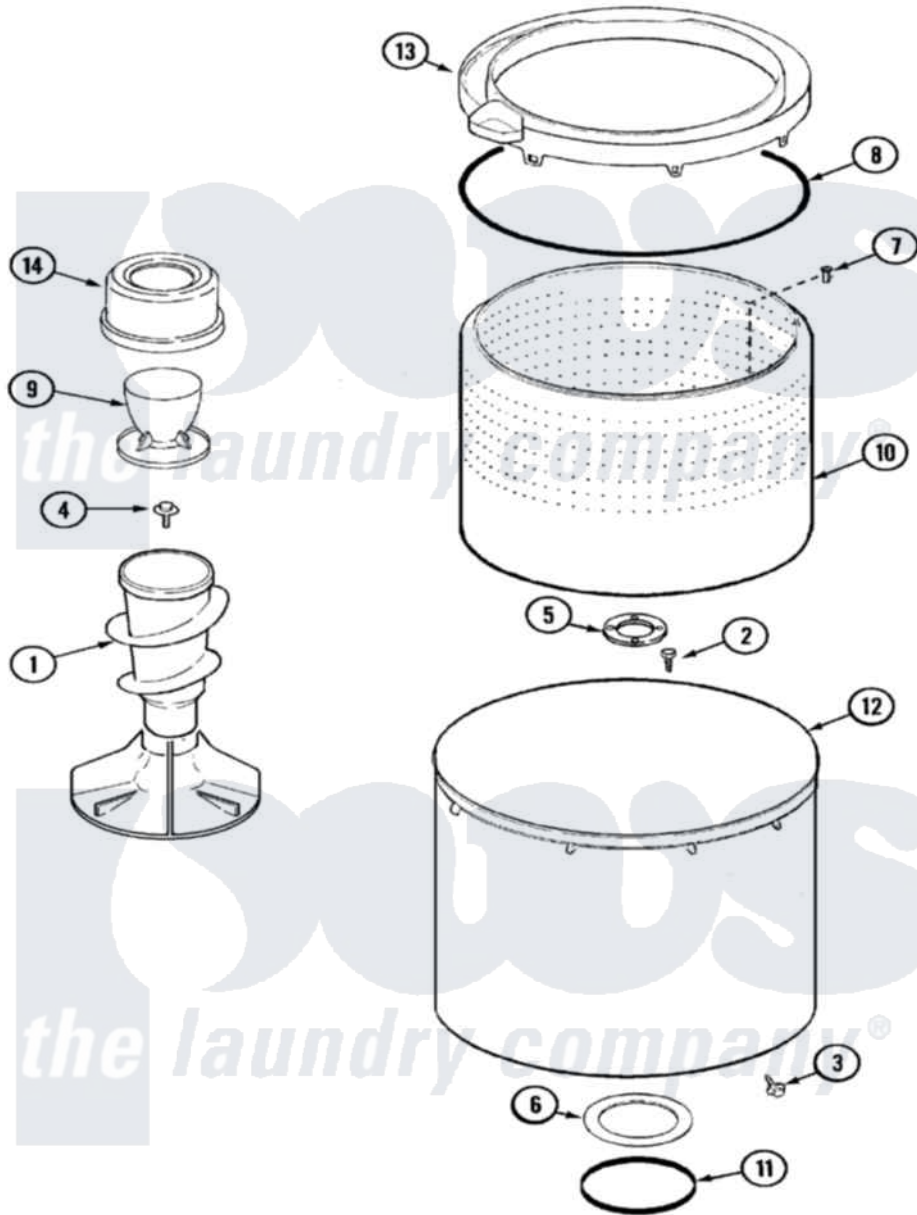

Maytag MAV8000AWW 06 - TUB

Maytag [Residential Maytag MAV8000AWW Washer Parts](#) Parts Diagram 06 - TUB
 Click on the part number to view part

Item	Original Part Number	Replaced By	Status	Part Description
1	22002735	22004042		Agitator/Auger Assembly
2	21001510	22002947		Bolt, Tub
3	22002933			Screw
4	25-7948	W10309247		Screw
5	35-3685			Gasket, Basket To Centerpost
6	35-3686			Gasket, Tub To Housing
7	25-7967	3400504		Screw
8	35-2328			Seal, Tub Top
9	22003446		Not Available	PANEL, CONTROL (WHT)
10	22002741			Spinner Assembly, Plastic
11	35-2978			Seal, Tub/Housing
12	22002742			Tub Assembly
13	22002736	22004385		Tub Cover
14	22002758			Dispenser Assembly, Fab. Soft Sub
15	22003458	22004398		Tub Block