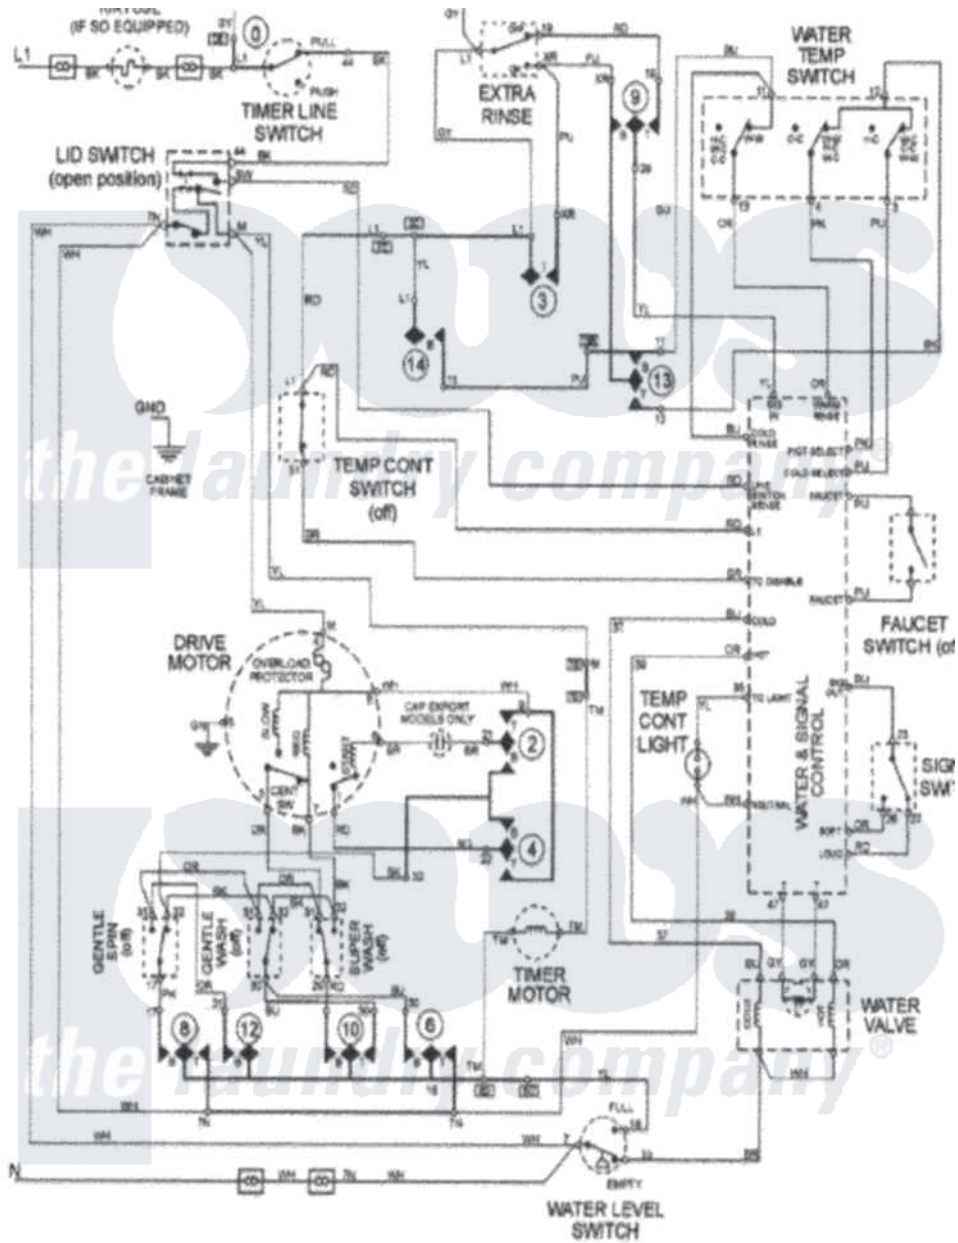

Maytag MAV8000AWW 08 - WIRING INFORMATION

Maytag [Residential Maytag MAV8000AWW Washer Parts](#) Parts Diagram 08 - WIRING INFORMATION
 Click on the part number to view part

| Item | Original Part Number | Replaced By | Status | Part Description |
|------|----------------------|-------------|---------------|--------------------|
| NI | 15002710 | | Not Available | WIRING INFORMATION |