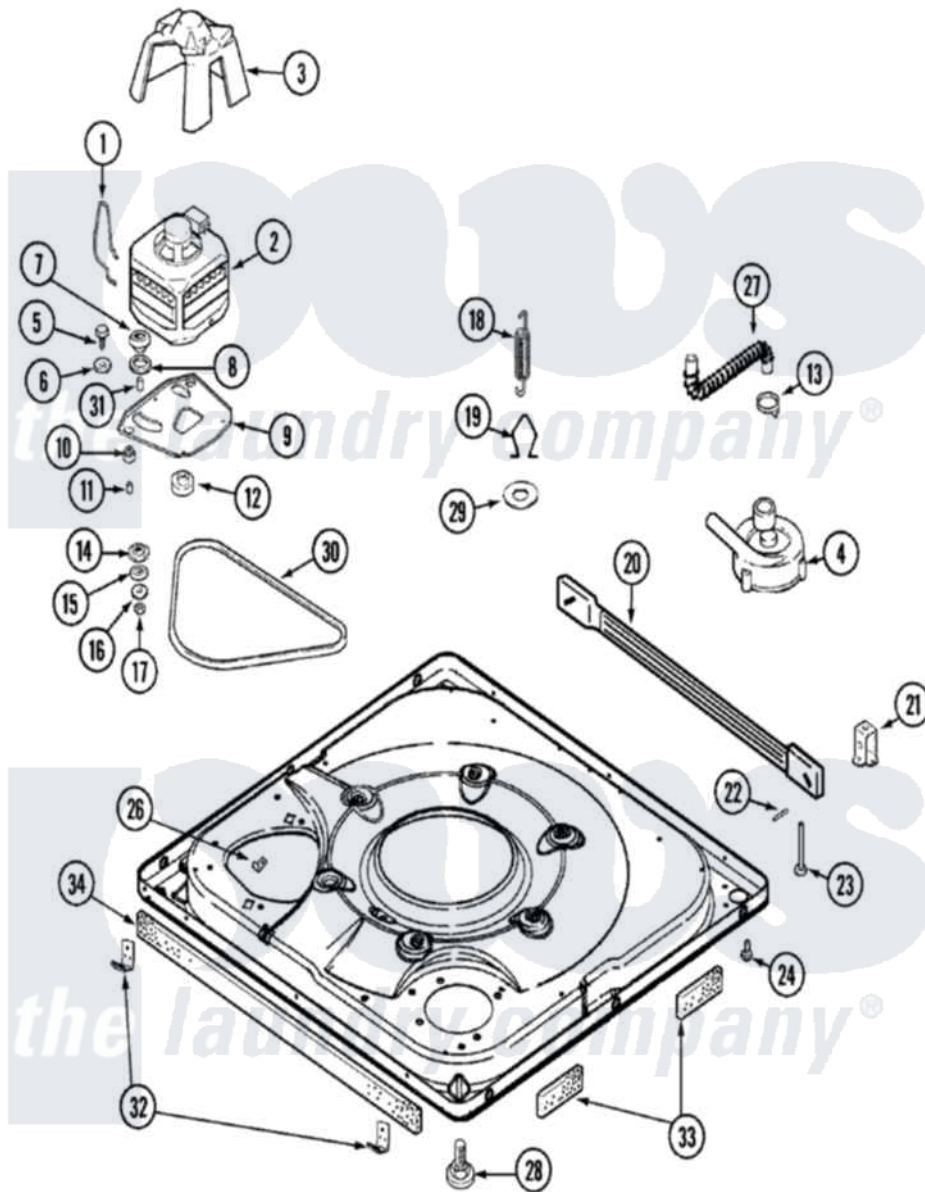

Maytag MAV8057AWQ 01 - BASE

Maytag [Residential Maytag MAV8057AWQ Washer Parts](#) Parts Diagram 01 - BASE
 Click on the part number to view part

Item	Original Part Number	Replaced By	Status	Part Description
1	22004376			Spring, Motor Pivot
2	21001516	21001950		MoTor, 2SP 1/2hp 120V/60Hz Hi-Tor
3	22002721			Shield, Motor
4	22003438			Sleeve, Pump
"	21001732	35-6465		Pump Assem
5	25-7833	21001977		Screw
6	25-7834			Washer, Motor/Base Screw
7	33-9946			Isolator, Motor
8	35-3570			Washer, Motor Pivot
9	21001366	21001783		Plate And Screw Assembly
"	35-2065			Pad, Motor Plate
10	35-3646			Isolator, Motor Plate
"	22004348			Slide, Motor Pivot
11	25-7831			Spacer, Mounting
12	21001506	21001950		MoTor, 2SP 1/2hp 120V/60Hz Hi-Tor

"	22004297	21001950	MoTor, 2SP 1/2hp 120V/60Hz Hi-Tor
13	22002853	285655	Clamp, Hose
14	35-3571		Slide, Motor Pivot
15	33-9967		Washer, Motor Isolator
16	25-7047		Washer, Flat
17	25-7325	Y707702	Locknut
18	21001598		Spring, Suspension
19	21001166		Hook, Suspension Spring
20	21001754	21001881	Bar, Stabilizer
21	35-2046		Bracket, Stabilizer
22	35-2052		Pin, Stabilizer
23	35-3020	22004469	Leg And Foot Self Stabalizing
24	31001041	308685	Side Trim)
25	22002841		Base
26	25-7845		Speednut, Motor
27	22003285		Hose, Tub To Pump
"	35-3584	21001915	Hose, Tub To Pump
28	35-3507	25001119	Foot And Pad Assembly
29	Y25-7951		Washer, Suspension Hook
30	22002709	22003483	Belt, Drive
31	25-7830		Spacer
32	22002239		Clip, Front Panel
"	22002965	Y12001702	Kit- Plast
33	22002782		Pad, Foam
34	22002781		Pad, Sound Deflector