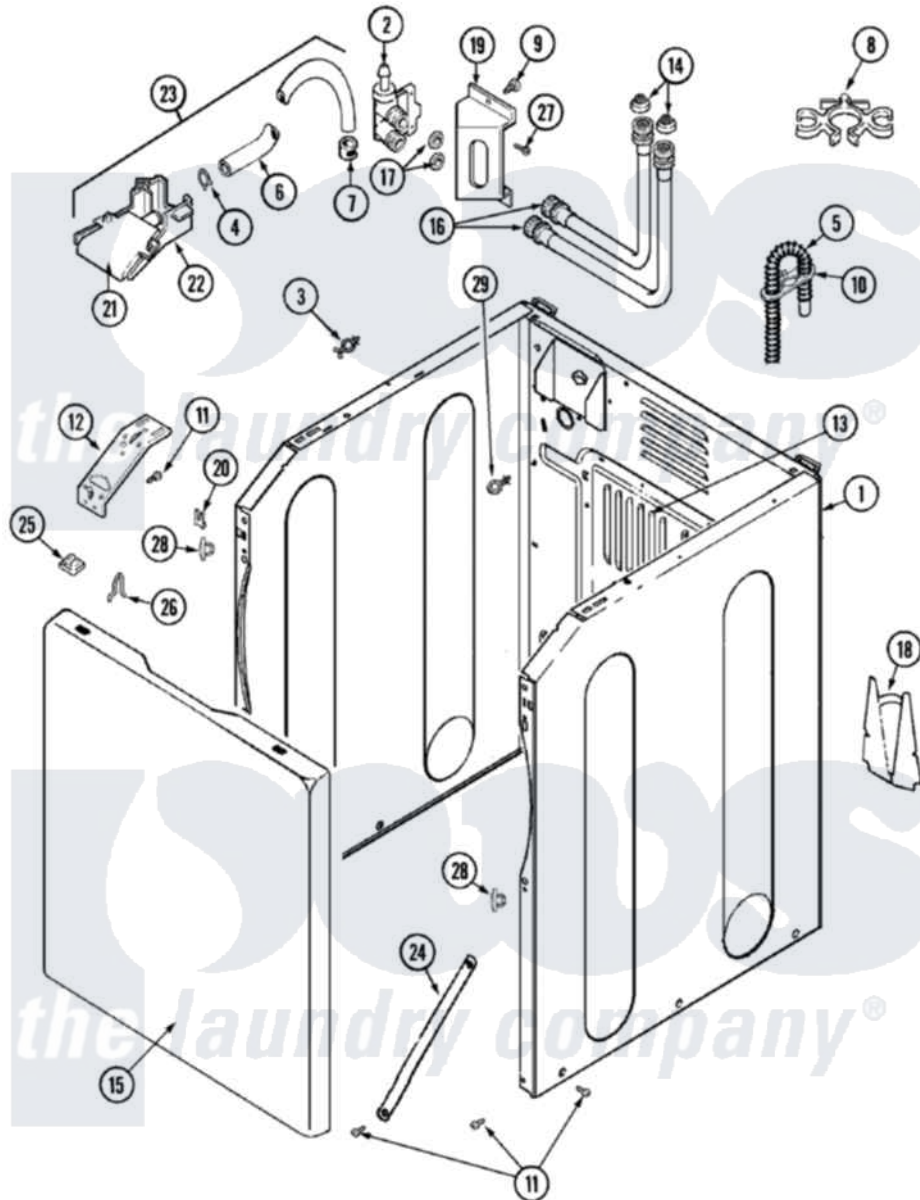

# Maytag MAV8057AWQ 02 - CABINET

Maytag [Residential Maytag MAV8057AWQ Washer Parts](#) Parts Diagram 02 - CABINET

Click on the part number to view part

Item	Original Part Number	Replaced By	Status	Part Description
1	22002293	<a href="#">22003511</a>		Insulation
"	22002659	<a href="#">22003640</a>		Cabinet Assembly
2	<a href="#">22002708</a>			Valve, Water
3	22002852	<a href="#">22003298</a>		Retainer, Wire
4	22002838	<a href="#">285655</a>		Clamp, Hose
5	<a href="#">22003410</a>			Hose, Drain
"	12001586	<a href="#">76660</a>		Break-Sphn
"	22003596	<a href="#">285655</a>		Clamp, Hose
6	<a href="#">22002761</a>			Hose, Injector
7	216169	<a href="#">596669</a>		Clamp, Manifold
8	<a href="#">22002765</a>			Clip, Hose
9	<a href="#">33002190</a>			SCrew, C BraCe, BraCket, Cabinet
10	22002701	<a href="#">22003814</a>		Retainer, Drain Hose
11	<a href="#">22001995</a>			Screw Note: Screw, Tumbler Front And Shroud
12	<a href="#">22002840</a>			Brace, Cabinet