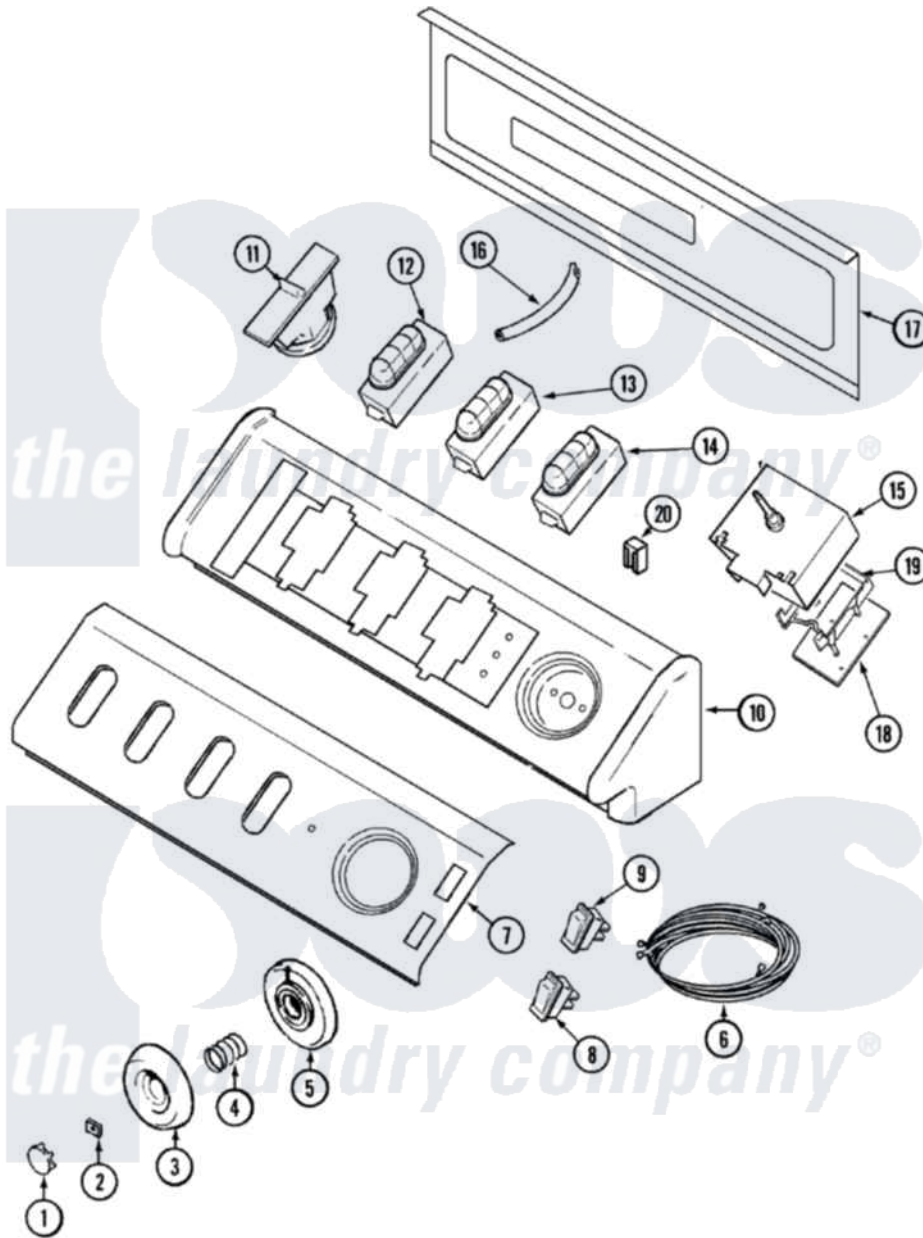

Maytag MAV8057AWQ 03 - CONTROL PANEL

Maytag [Residential Maytag MAV8057AWQ Washer Parts](#) Parts Diagram 03 - CONTROL PANEL
 Click on the part number to view part

Item	Original Part Number	Replaced By	Status	Part Description
1	33002347			Timer Knob Insert/Cap
2	211605			Bezel, Timer Dial
3	22001659			Timer Knob - Grey
4	211065			Spring, Index Wheel
5	22002598	22003920		Dial Skirt
6	22002834			Wire Harness
"	22003221			Wire Harness
7	22002832			Panel, Control
8	22002815			Switch, Rocker
9	22002816			Switch, Rocker
10	33002327	37001115		Console
11	22002804			Switch, Pressure
"	22003461		Not Available	PAD, PRESSURE SWITCH
12	22002698	22003875		Button- SW
"	22002746			Switch, Temperature
"	22002697			Button, Switch

13	22002697		Button, Switch
"	22002698	22003875	Button- SW
"	22002811		Switch,
14	22002698	22003875	Button- SW
"	22002814		Switch, 4 Button Option / BSQ
"	22002697		Button, Switch
15	22003219		Timer
"	22002718		Timer
"	22001661	3400094	Screw, 10-32 X 3/8
16	22003422		Hose, Air Dome
"	22003237	22003422	Hose, Air Dome
"	22002743	22003422	Hose, Air Dome
17	22002529	Not Available	CONSOLE BACK PANEL
18	22002858	22003617	Control-Elec
19	22002856		Bracket, Mtg.
20	22001948		Lens, Indicator Light
"	903115		Lock Light
21	22002813	Not Available	MANUAL, USE & CARE (FRENCH)
"	22002812	Not Available	MANUAL, USE & CARE
"	16009485	Not Available	MANUAL, SERVICE-NO REFUND
"	16000327	Not Available	GUIDE, QUICK REF. - MAYTAG