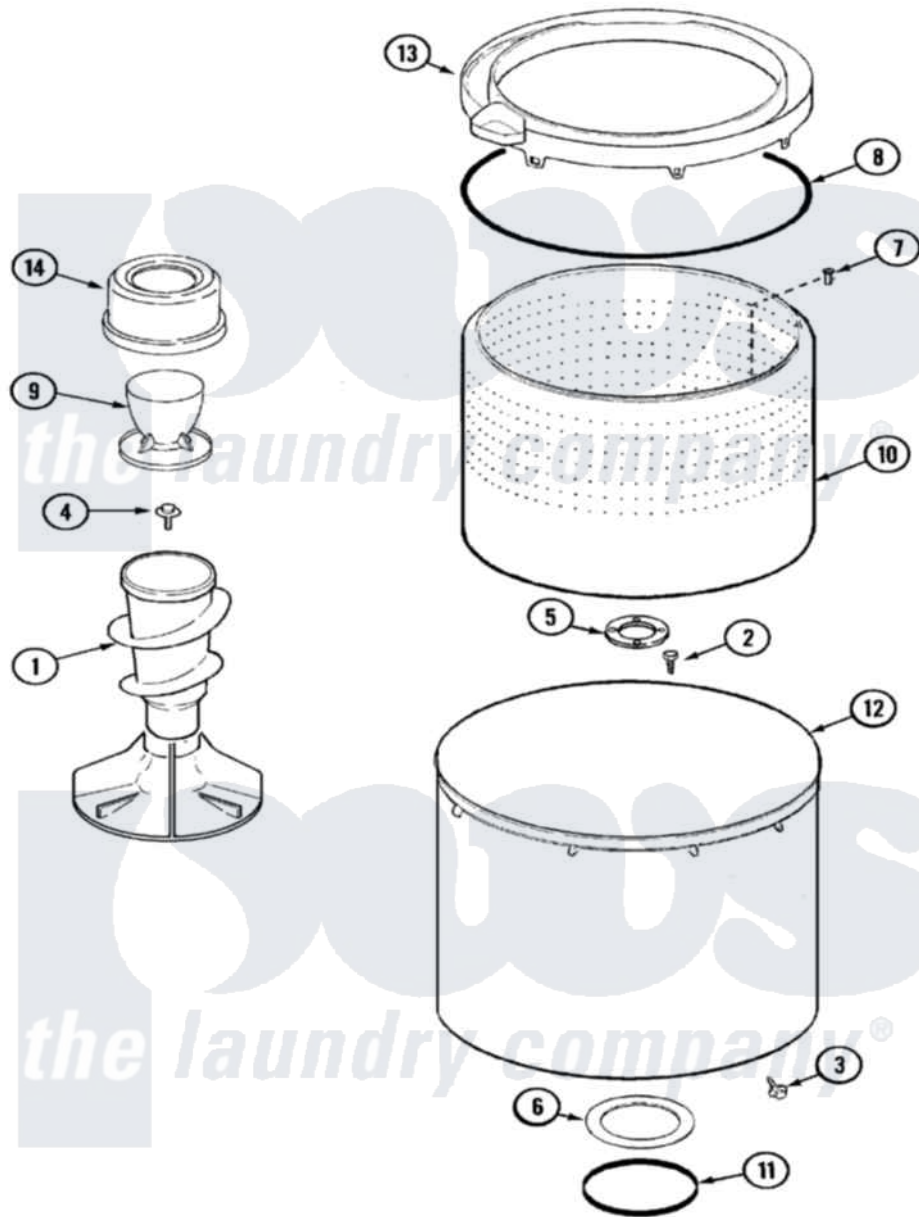

Maytag MAV8057AWQ 06 - TUB

Maytag [Residential Maytag MAV8057AWQ Washer Parts](#) Parts Diagram 06 - TUB
 Click on the part number to view part

Item	Original Part Number	Replaced By	Status	Part Description
1	22002735	22004042		Agitator/Auger Assembly
2	21001510	22002947		Bolt, Tub
3	22002933			Screw
4	25-7948	W10309247		Screw
5	35-3685			Gasket, Basket To Centerpost
6	35-3686			Gasket, Tub To Housing
7	25-7967	3400504		Screw
8	35-2328			Seal, Tub Top
9	22004336	21001905		Dispenser, Fabric
10	22002741			Spinner Assembly, Plastic
11	35-2978			Seal, Tub/Housing
12	22002742			Tub Assembly
13	22002736	22004385		Tub Cover
14	22004336	21001905		Dispenser, Fabric
15	22003458	22004398		Tub Block