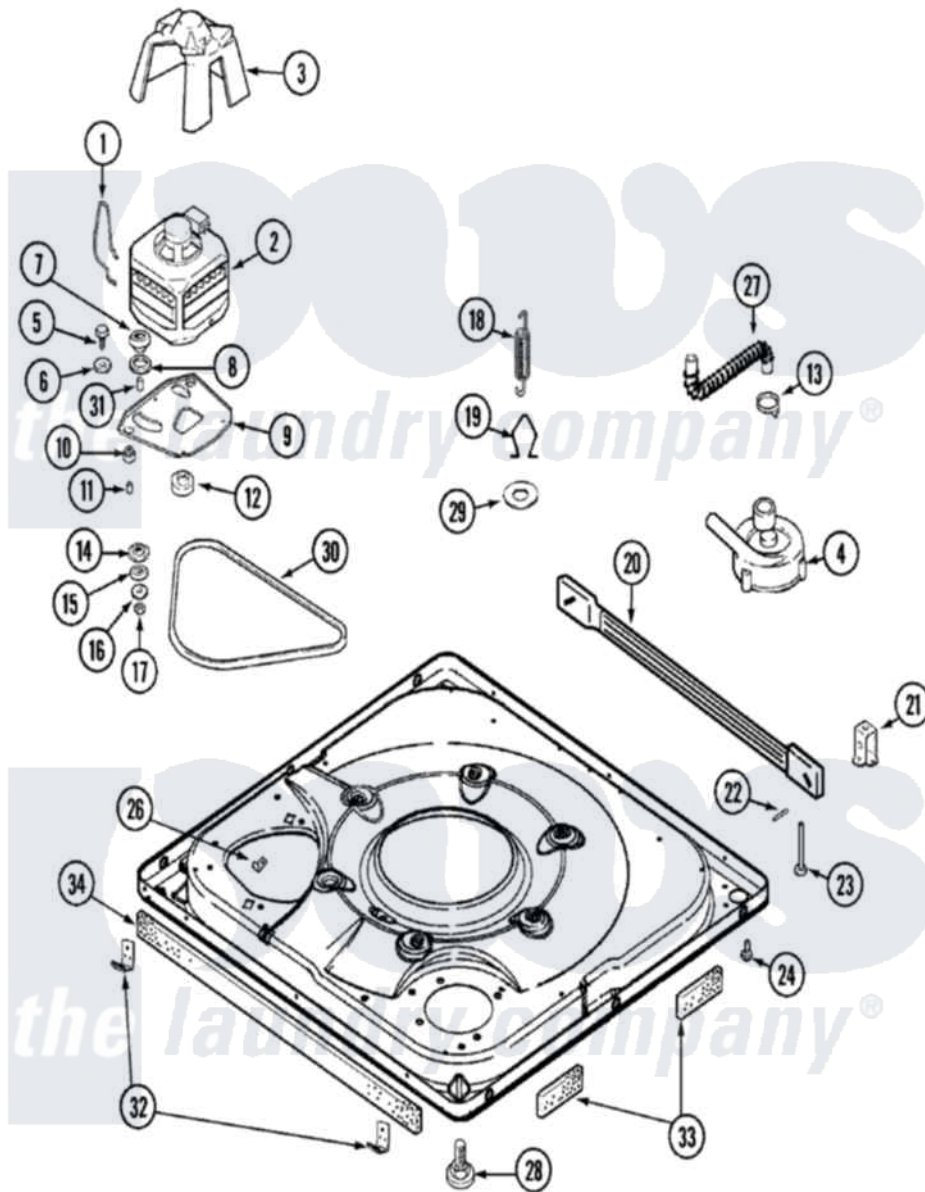

Maytag MAV8057AWW 01 - BASE

Maytag [Residential Maytag MAV8057AWW Washer Parts](#) Parts Diagram 01 - BASE
 Click on the part number to view part

Item	Original Part Number	Replaced By	Status	Part Description
1	22004376			Spring, Motor Pivot
2	21001516	21001950		MoTor, 2SP 1/2hp 120V/60Hz Hi-Tor
3	22002721			Shield, Motor
4	22003438			Sleeve, Pump
"	21001732	35-6465		Pump Assem
5	25-7833	21001977		Screw
6	25-7834			Washer, Motor/Base Screw
7	33-9946			Isolator, Motor
8	35-3570			Washer, Motor Pivot
9	21001366	21001783		Plate And Screw Assembly
"	35-2065			Pad, Motor Plate
10	35-3646			Isolator, Motor Plate
"	22004348			Slide, Motor Pivot
11	25-7831			Spacer, Mounting
12	21001506	21001950		MoTor, 2SP 1/2hp 120V/60Hz Hi-Tor

"	22004297	21001950	MoTor, 2SP 1/2hp 120V/60Hz Hi-Tor
13	22002853	285655	Clamp, Hose
14	35-3571		Slide, Motor Pivot
15	33-9967		Washer, Motor Isolator
16	25-7047		Washer, Flat
17	25-7325	Y707702	Locknut
18	21001598		Spring, Suspension
19	21001166		Hook, Suspension Spring
20	21001754	21001881	Bar, Stabilizer
21	35-2046		Bracket, Stabilizer
22	35-2052		Pin, Stabilizer
23	35-3020	22004469	Leg And Foot Self Stabalizing
24	31001041	308685	Side Trim)
25	22002841		Base
26	25-7845		Speednut, Motor
27	22003285		Hose, Tub To Pump
"	35-3584	21001915	Hose, Tub To Pump
28	35-3507	25001119	Foot And Pad Assembly
29	Y25-7951		Washer, Suspension Hook
30	22002709	22003483	Belt, Drive
31	25-7830		Spacer
32	22002239		Clip, Front Panel
"	22002965	Y12001702	Kit- Plast
33	22002782		Pad, Foam
34	22002781		Pad, Sound Deflector