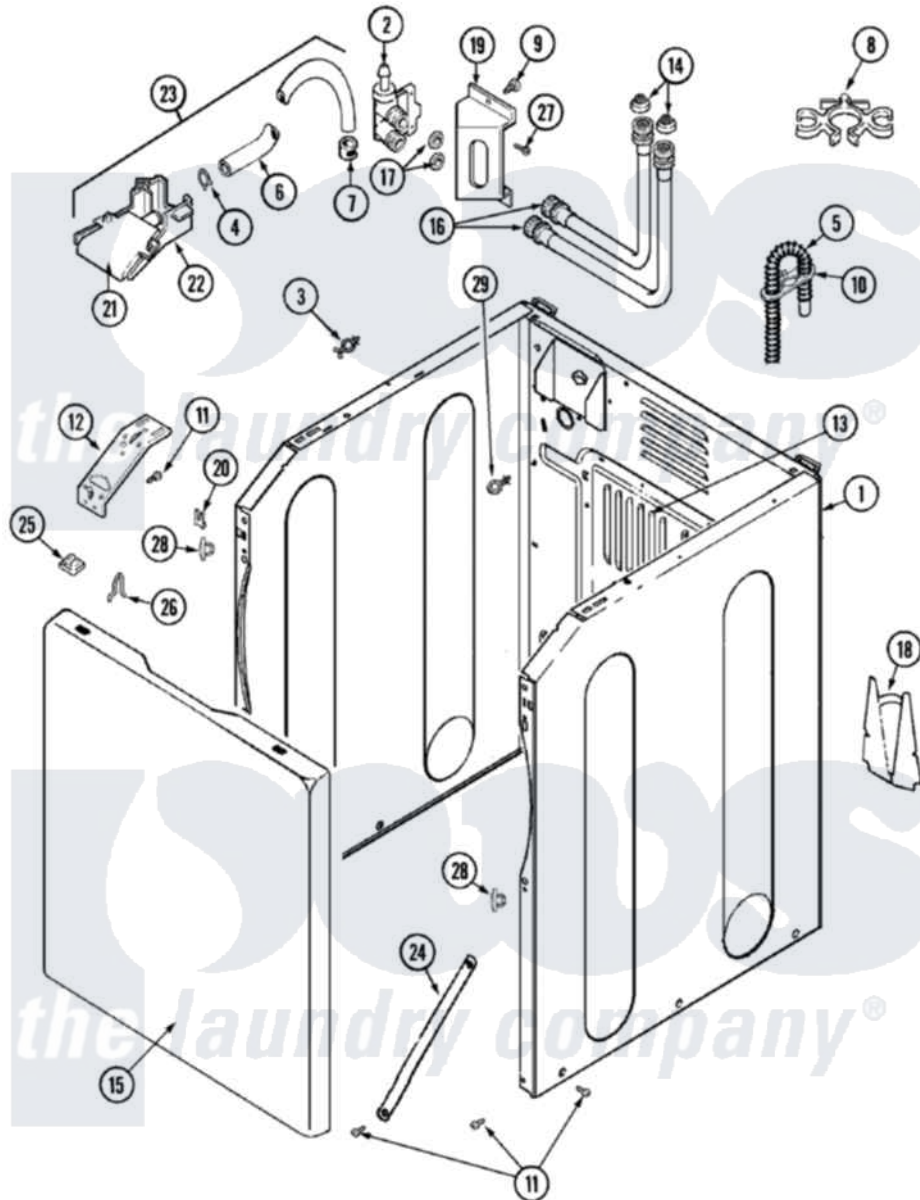

Maytag MAV8057AWW 02 - CABINET

Maytag [Residential Maytag MAV8057AWW Washer Parts](#) Parts Diagram 02 - CABINET
 Click on the part number to view part

Item	Original Part Number	Replaced By	Status	Part Description
1	22002293	22003511		Insulation
"	22002548	22003639		Cabinet Assembly
2	22002708			Valve, Water
3	22002852	22003298		Retainer, Wire
4	22002838	285655		Clamp, Hose
5	22003410			Hose, Drain
"	12001586	76660		Break-Sphn
"	22003596	285655		Clamp, Hose
6	22002761			Hose, Injector
7	216169	596669		Clamp, Manifold
8	22002765			Clip, Hose
9	33002190			SCrew, C BraCe, BraCket, Cabinet
10	22002701	22003814		Retainer, Drain Hose
11	22001995			Screw Note: Screw, Tumbler Front And Shroud
12	22002840			Brace, Cabinet

"	22002839		Brace, Cabinet
13	22002092		Panel, Access
14	200961	12001413	Strainer And Washer Kit
15	22002854	22003512	Insulation, Cabinet
"	22002737		Panel, Front
16	22002763	12001900	Kit-Inlet Hose Assembly
"	22002764	12001901	Kit-Inlet Hose Assembly
17	Y013783		Washer, Inlet Hose
18	22002704		Cover, Drain Hose
19	22002762		Bracket, Water Valve
20	22002748	204439	Screw And Fstner Assembly
21	22002759		Flume, Water Injector
22	22002760	22002722	Injector Flume Assembly
23	22002722		Injector Flume Assembly
24	22002767		Brace, Cross
25	22002013		Stop, Shipping
26	25-7220		Clip, Cabinet Top
27	22002362	9740848	Screw, Mixing Valve Mounting
28	22002965	Y12001702	Kit- Plast
29	22003086		Clip, Air Dome Hose
30	22002702	W10339879	Tie, Cable
"	35-2890	8539404	Tie-Wire
"	22002229	22002960	Strainer, Washer Inlet
"	33001245		Screw----NA
"	33002388		Washer
"	Y013783		Washer, Inlet Hose