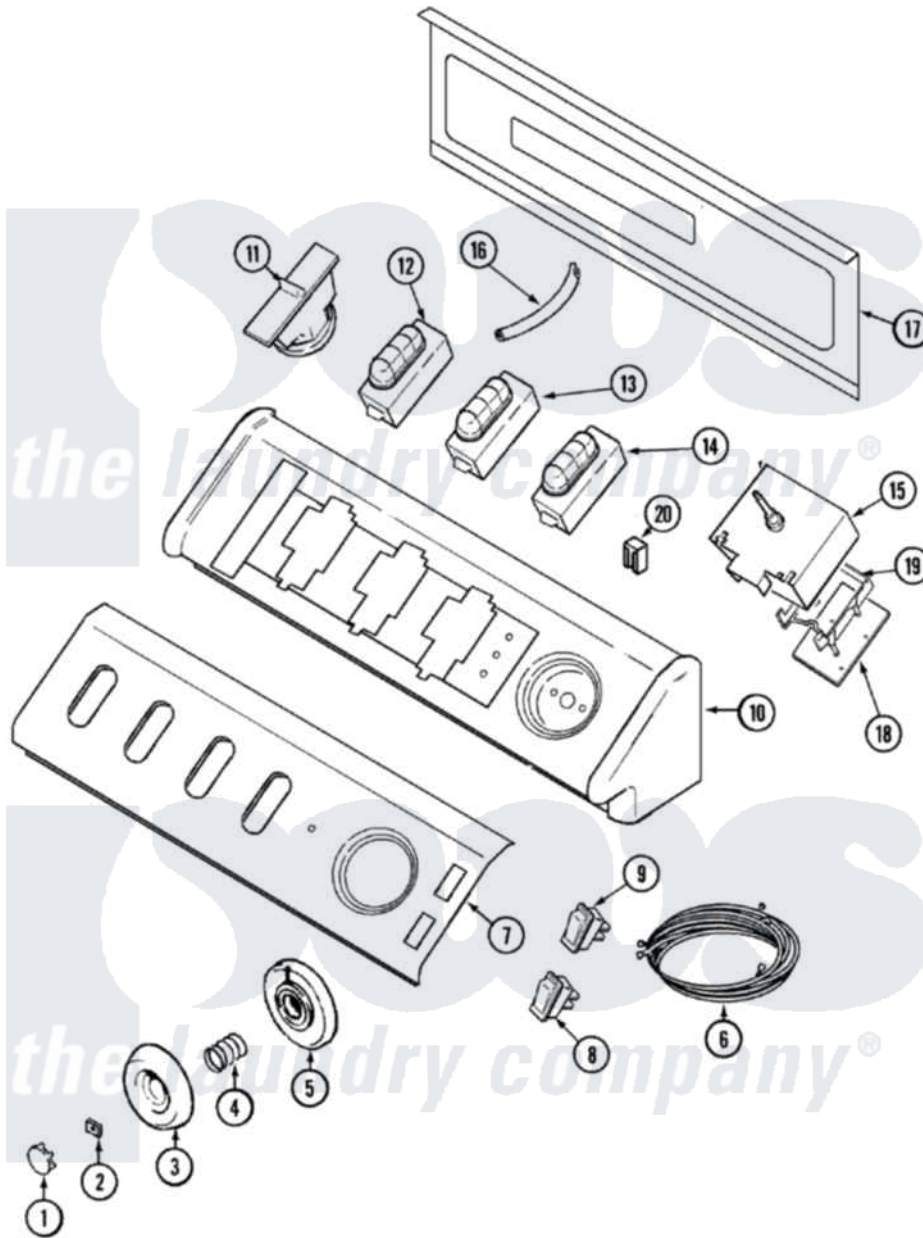

# Maytag MAV8057AWW 03 - CONTROL PANEL

Maytag [Residential Maytag MAV8057AWW Washer Parts](#) Parts Diagram 03 - CONTROL PANEL  
 Click on the part number to view part

Item	Original Part Number	Replaced By	Status	Part Description
1	<a href="#">22001664</a>			Timer Knob Insert/Cap
2	<a href="#">211605</a>			Bezel, Timer Dial
3	<a href="#">22001659</a>			Timer Knob - Grey
4	<a href="#">211065</a>			Spring, Index Wheel
5	<a href="#">22001660</a>			Dial Skirt - White
6	<a href="#">22002834</a>			Wire Harness
"	<a href="#">22003221</a>			Wire Harness
7	<a href="#">22002833</a>			Panel, Control
8	22002719	<a href="#">22002815</a>		Switch, Rocker
9	<a href="#">22002720</a>			Switch, Rocker
10	33002286		Not Available	CONSOLE (WHT)
11	<a href="#">22002705</a>			Switch, Pressure
"	22003461		Not Available	PAD, PRESSURE SWITCH
12	<a href="#">22001789</a>			Button, Switch
"	<a href="#">22002714</a>			Switch, Temperature
"	<a href="#">22001788</a>			Button, Switch

13	<a href="#">22001788</a>		Button, Switch
"	<a href="#">22001789</a>		Button, Switch
"	22002711	Not Available	SWITCH, 4 BUTTON OPTION / WHT
14	22002711	Not Available	SWITCH, 4 BUTTON OPTION / WHT
"	<a href="#">22001788</a>		Button, Switch
"	<a href="#">22001789</a>		Button, Switch
15	<a href="#">22002718</a>		Timer
"	22001661	<a href="#">3400094</a>	Screw, 10-32 X 3/8
"	<a href="#">22003219</a>		Timer
16	22002743	<a href="#">22003422</a>	Hose, Air Dome
"	<a href="#">22003422</a>		Hose, Air Dome
"	22003237	<a href="#">22003422</a>	Hose, Air Dome
17	22002529	Not Available	CONSOLE BACK PANEL
18	22002858	<a href="#">22003617</a>	Control-Elec
19	<a href="#">22002856</a>		Bracket, Mtg.
20	<a href="#">22001948</a>		Lens, Indicator Light
"	<a href="#">903115</a>		Lock Light
21	16000327	Not Available	GUIDE, QUICK REF. - MAYTAG
"	16009485	Not Available	MANUAL, SERVICE-NO REFUND
"	22002812	Not Available	MANUAL, USE & CARE
"	22002813	Not Available	MANUAL, USE & CARE (FRENCH)