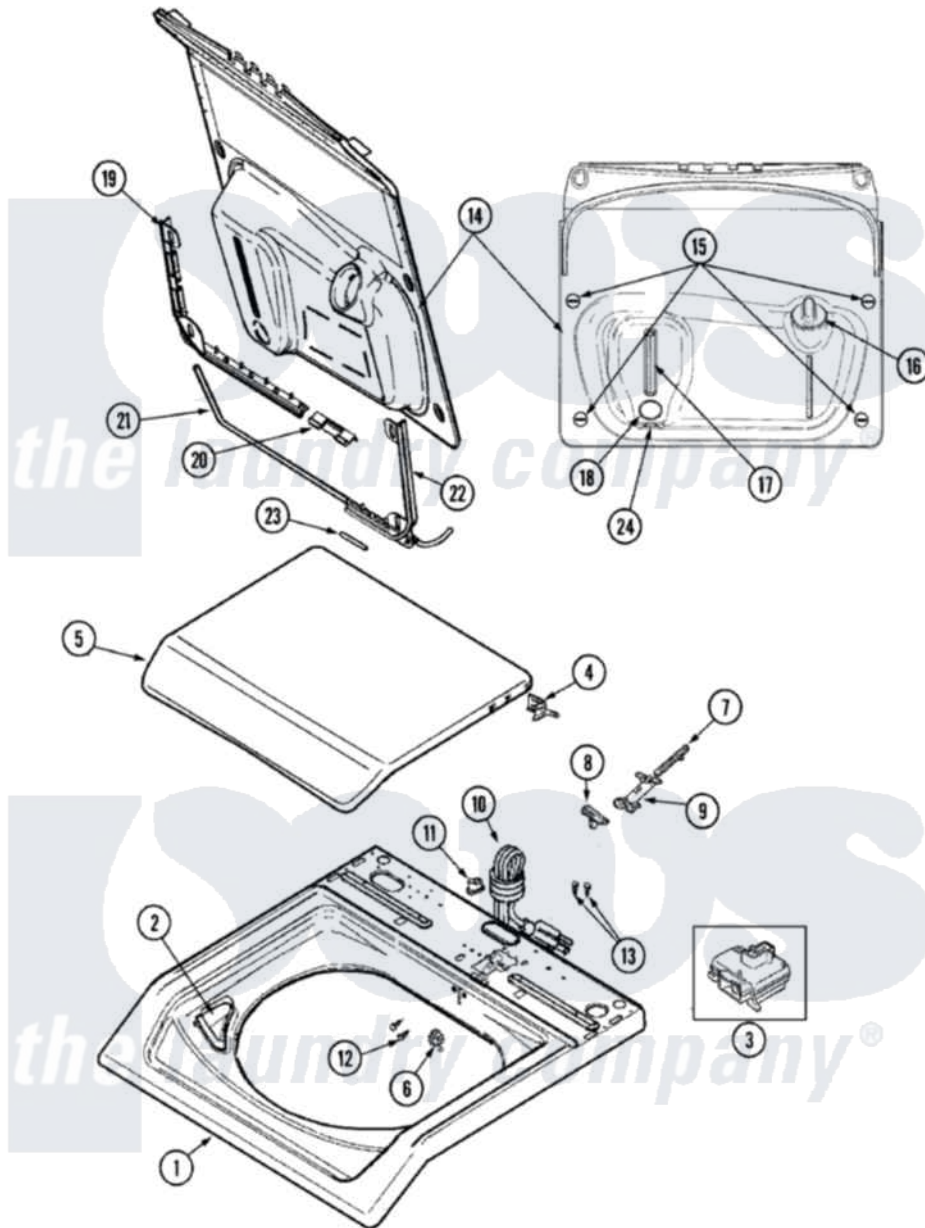

Maytag MAV8057AWW 04 - TOP

Maytag [Residential Maytag MAV8057AWW Washer Parts](#) Parts Diagram 04 - TOP
 Click on the part number to view part

Item	Original Part Number	Replaced By	Status	Part Description
1	22002739			Cover, Top
2	22002835			Cup, Bleach
3	22001967	12001908		Switch-Lid
4	22002751			Hinge Pin
5	22002872		Not Available	LID, WASHER (WHT-W/MEDALLION)
6	22002753			Bushing, Hinge
7	22002754			Plunger
8	22002755	22003941		Lid Cam
9	22002757			Guide Tube
10	22002837	22003062		Cord, Power
11	33002053	211881		Grommet, Cord Part Not Used-Gas Models Only
12	2016090			Screw, Lid Switch To Bracket
13	Y705026	3370225		Screw
14	22002773		Not Available	DOSING LID ASSY.
15	22002774			Lock, Twist

16	22002775	Not Available	CAP
17	22002776		Slider, Sight Glass
18	22002777		Plunger Valve Assembly
19	22002771		Retainer, Torsion Rod
20	22002772		Support, Ctr.
21	22002842		Torsion Rod
22	22002843	Not Available	RETAINER, TORSION ROD (RT)
23	22002844		Bearing, Torsion Rod
24	22002779		Retainer, Plunger Valve