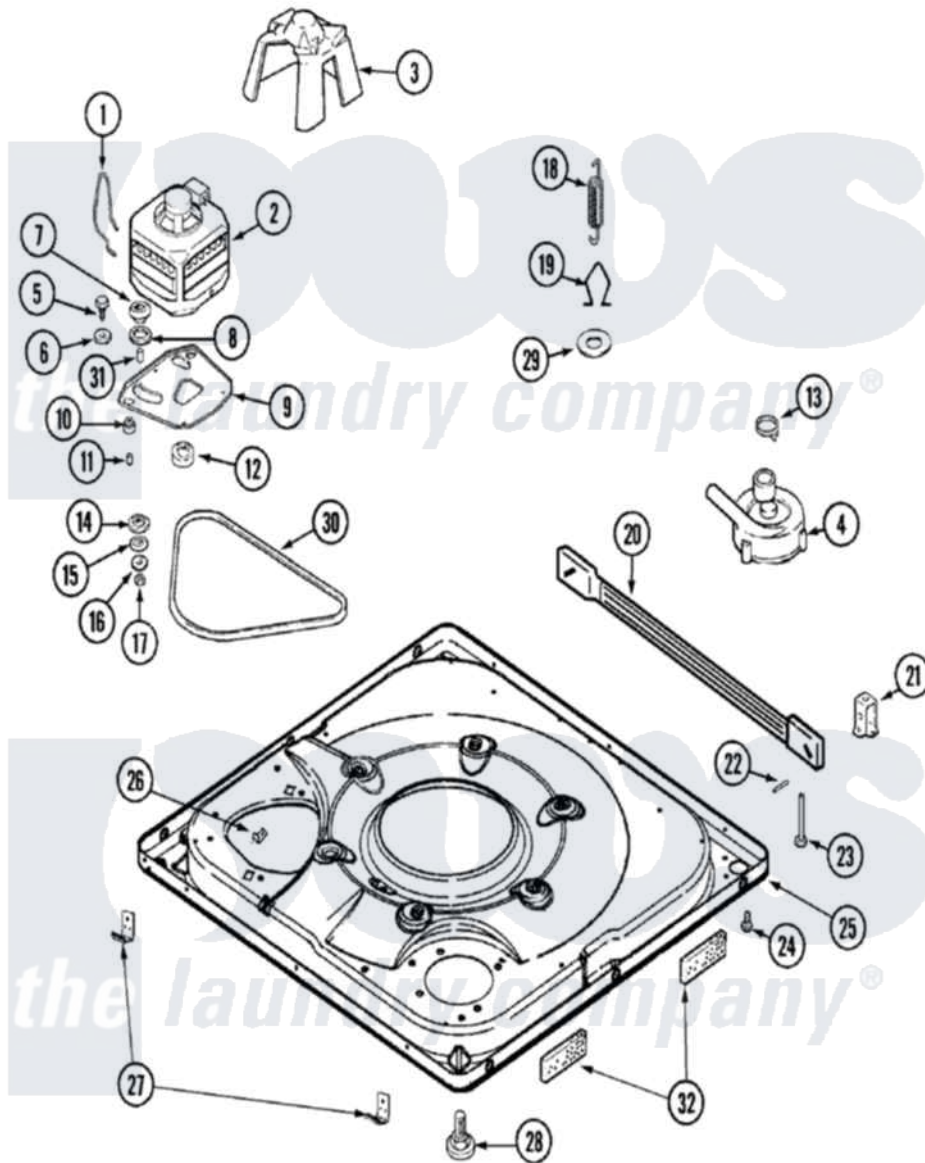

Maytag MAV8260AWQ 01 - BASE

Maytag [Residential Maytag MAV8260AWQ Washer Parts](#) Parts Diagram 01 - BASE
 Click on the part number to view part

Item	Original Part Number	Replaced By	Status	Part Description
1	22004376			Spring, Motor Pivot
2	21001506	21001950		MoTor, 2SP 1/2hp 120V/60Hz Hi-Tor
"	22004297	21001950		MoTor, 2SP 1/2hp 120V/60Hz Hi-Tor
"	21001750	21001950		MoTor, 2SP 1/2hp 120V/60Hz Hi-Tor
3	22002019			Screw, Wire Clip To Motor Cnt
"	22002721			Shield, Motor
4	22004055	8534097		Screw
"	21001873	35-6780		Pump-Water
"	22003438			Sleeve, Pump
5	25-7833	21001977		Screw
6	25-7834			Washer, Motor/Base Screw
7	33-9946			Isolator, Motor
8	35-3570			Washer, Motor Pivot
9	35-2065			Pad, Motor Plate

"	21001366	21001783	Plate And Screw Assembly
"	22003817	3370225	Screw
10	22004348		Slide, Motor Pivot
"	35-3646		Isolator, Motor Plate
"	35-3571		Slide, Motor Pivot
11	25-7831		Spacer, Mounting
12	33-9946		Isolator, Motor
13	22002853	285655	Clamp, Hose
14	35-3571		Slide, Motor Pivot
15	33-9967		Washer, Motor Isolator
16	25-7047		Washer, Flat
17	25-7325	Y707702	Locknut
18	21001598		Spring, Suspension
19	21001166		Hook, Suspension Spring
20	21001754	21001881	Bar, Stabilizer
21	35-2046		Bracket, Stabilizer
22	35-2052		Pin, Stabilizer
23	35-3020	22004469	Leg And Foot Self Stabalizing
24	33002190		SCrew, C BraCe, BraCket, Cabinet
25	22003390		Base
"	22003817	3370225	Screw
26	25-7845		Speednut, Motor
27	22004045		Clip, Lower Front Panel
"	33002190		SCrew, C BraCe, BraCket, Cabinet
"	22002239		Clip, Front Panel
28	35-3507	25001119	Foot And Pad Assembly
29	Y25-7951		Washer, Suspension Hook
30	22003483		Belt, Drive
31	25-7830		Spacer
32	22002782		Pad, Foam