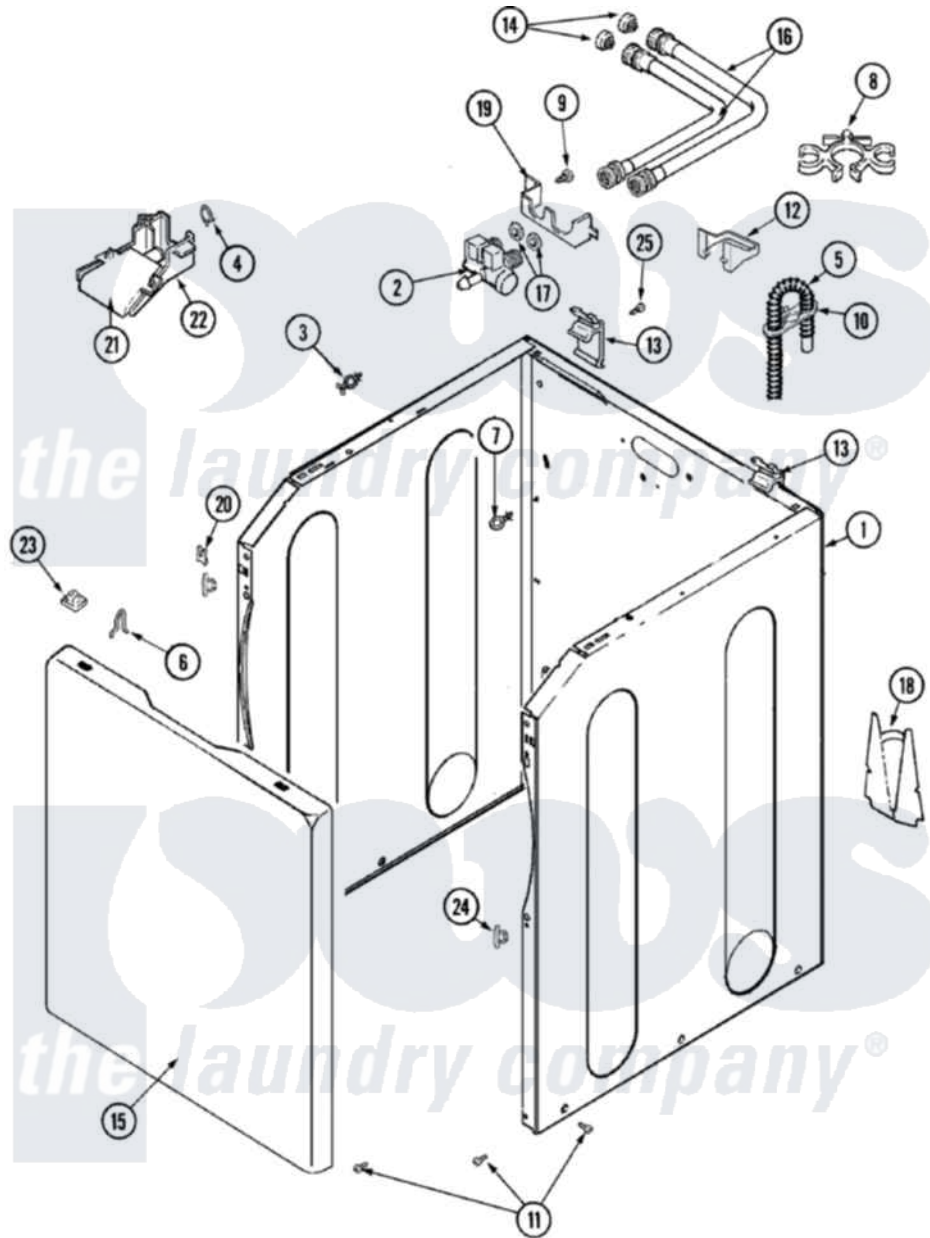

Maytag MAV8260AWQ 02 - CABINET

Maytag [Residential Maytag MAV8260AWQ Washer Parts](#) Parts Diagram 02 - CABINET
 Click on the part number to view part

Item	Original Part Number	Replaced By	Status	Part Description
1	22003554			Cabinet Assembly
"	22002839			Brace, Cabinet
"	22002840			Brace, Cabinet
"	33002190			SCrew, C BraCe, BraCket, Cabinet
2	22004191	22004333		Water Valve 60/40
"	22003384			Valve, Water
3	22003298			Retainer, Wire
4	22002838	285655		Clamp, Hose
5	22003410			Hose, Drain
"	22003596	285655		Clamp, Hose
"	12001586	76660		Break-Sphn
6	25-7220			Clip, Cabinet Top
7	22003086			Clip, Air Dome Hose
8	22002765			Clip, Hose
9	22003735			Screw, No.10-16 x 1/2 Ab Truss

10	22003814		Retainer, Drain Hose
11	22003409	213007	Xfor Cabinet See Cabinet, Back
12	22003429		Retainer, Fill Hose
13	22003367	22004095	Hinge, Plastic
14	200961	12001413	Strainer And Washer Kit
15	Y22002738		Panel, Front
"	22003511		Insulation
16	35-3401		Inlet Hose Assembly
"	33-7891	89503	Hose-Inlet
17	Y013783		Washer, Inlet Hose
18	33002190		SCrew, C BraCe, BraCket, Cabinet
"	22002704		Cover, Drain Hose
19	22003376		Bracket, Water Valve
20	213280	204439	Screw And Fstner Assembly
21	22003995		Upper Injector Assembly W/Thermost
22	22004053		Lower Injector, Flume
"	22003375	22004053	Lower Injector, Flume
23	22002013		Stop, Shipping
24	22002965	Y12001702	Kit- Plast
25	22001995		Screw Note: Screw, Tumbler Front And Shroud
28	Y013783		Washer, Inlet Hose
29	22002960		Strainer, Washer Inlet
30	33001245		Screw---NA
31	33002388		Washer
32	35-2890	8539404	Tie-Wire