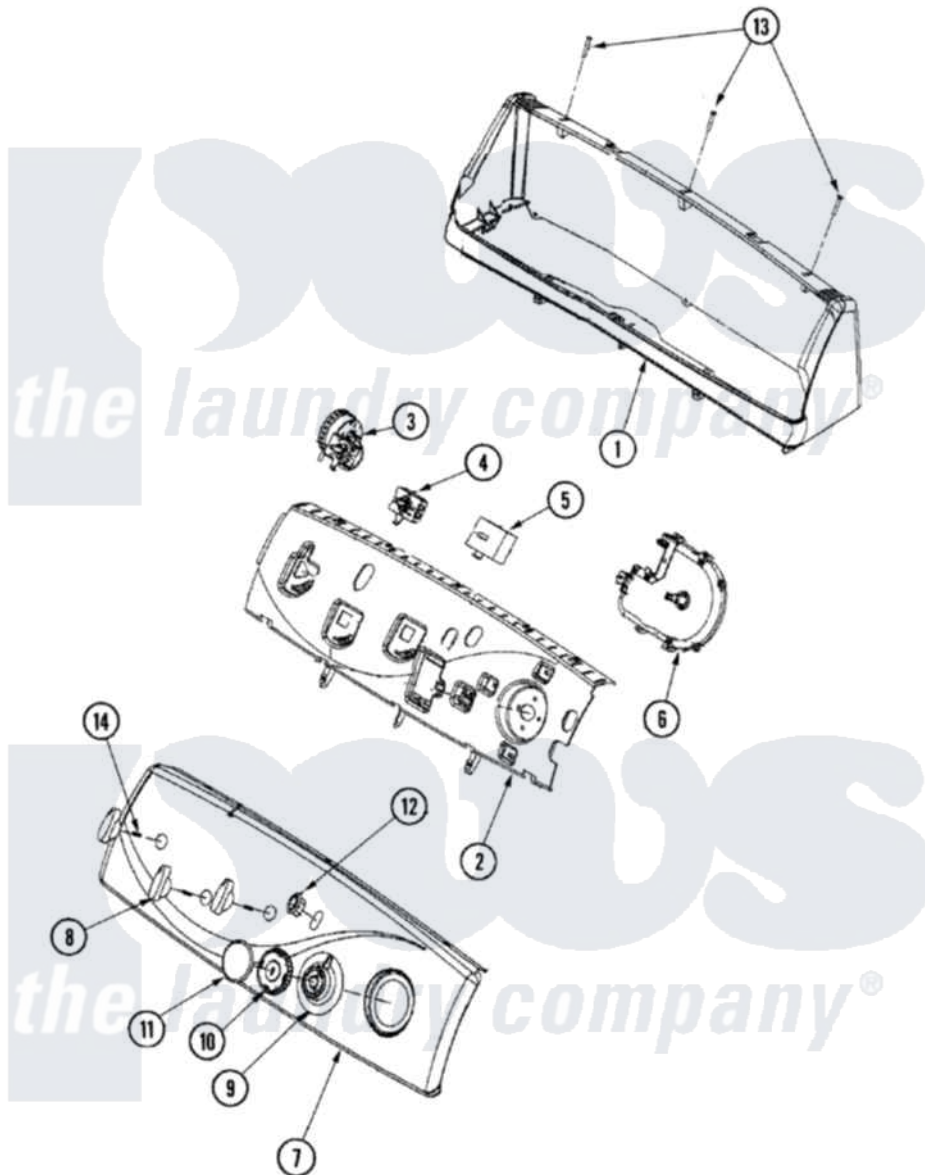

Maytag MAV8260AWQ 03 - CONTROL PANEL

Maytag [Residential Maytag MAV8260AWQ Washer Parts](#) Parts Diagram 03 - CONTROL PANEL
 Click on the part number to view part

Item	Original Part Number	Replaced By	Status	Part Description
1	22003975			Console Housing
2	22003955			Switch Support
3	22003964	22004200		Pressure Switch, Infinite
4	22004012			6 Pos. Atc Rotary Temp. Switch
5	22004004			5 Position Rotary Speed Switch
6	33002917			Screw, No.10-16
"	22004015			Timer
7	22004024			Facia, Control Panel
8	22003988	22003987		Control Knob White
9	22003954		Not Available	TIMER DIAL SKIRT (BSQ)
10	22003952			Knob, Timer
11	22003990			Timer Cap
12	22003978			Switch, Rocker
13	22003938	8534058		Screw
14	22004050		Not Available	ENG. TOL. COMPENSATOR