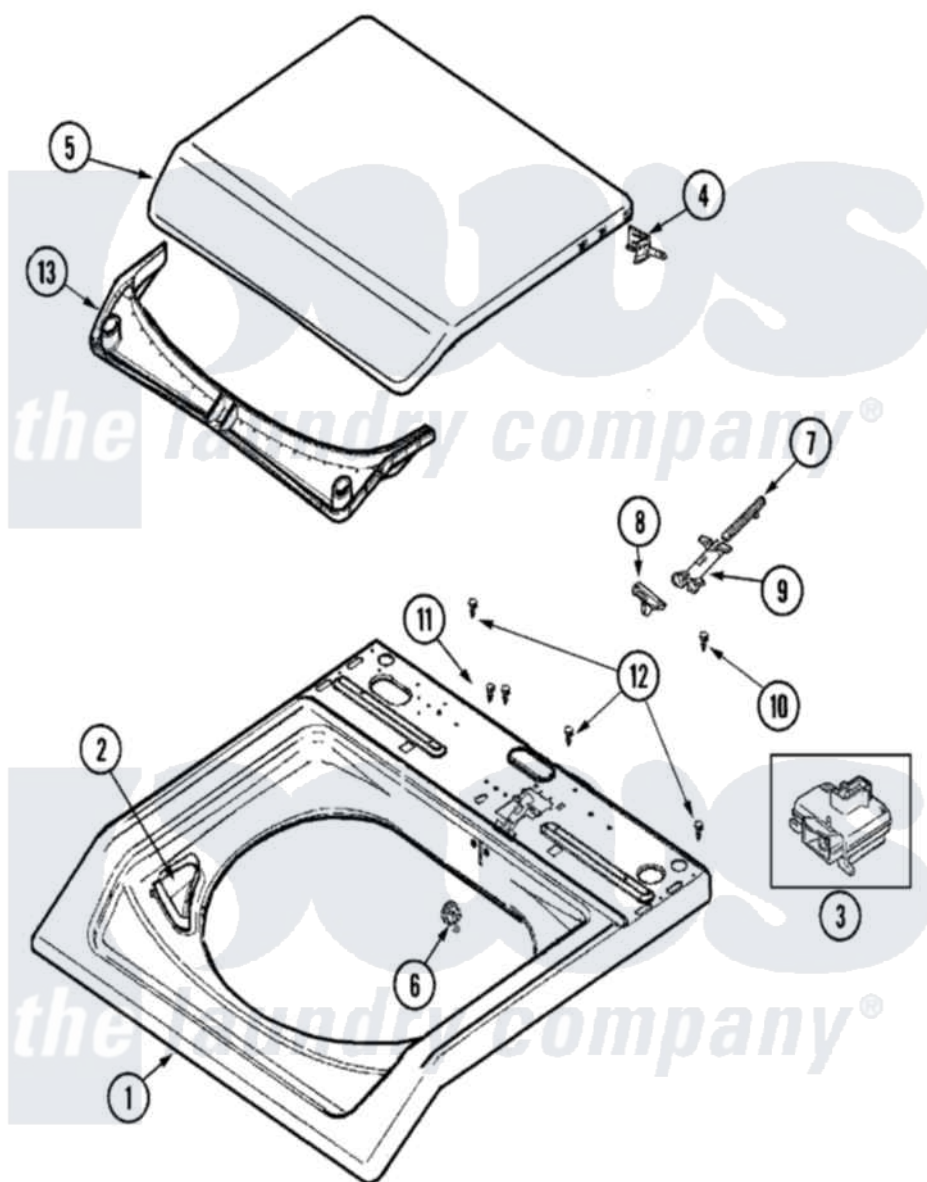

# Maytag MAV8260AWQ 05 - TOP

Maytag [Residential Maytag MAV8260AWQ Washer Parts](#) Parts Diagram 05 - TOP  
 Click on the part number to view part

Item	Original Part Number	Replaced By	Status	Part Description
1	<a href="#">22003469</a>			Cover, Top
2	<a href="#">22004382</a>			Bleach Cup
"	<a href="#">22004381</a>			Bleach Cup
"	22002802	<a href="#">22002835</a>		Cup, Bleach
3	<a href="#">22003804</a>			Lid Switch
4	<a href="#">22002752</a>			Hinge Pin
5	<a href="#">22004064</a>			Lid As Pack Phase Iii
6	<a href="#">22002753</a>			Bushing, Hinge
7	<a href="#">22002754</a>			Plunger
8	<a href="#">22003942</a>			Lid Cam
9	<a href="#">22002757</a>			Guide Tube
10	<a href="#">2016090</a>			Screw, Lid Switch To Bracket
11	22003217	<a href="#">3370225</a>		Screw
12	33001855	<a href="#">33002917</a>		Screw, No.10-16
13	<a href="#">22002766</a>			Condensate Seal