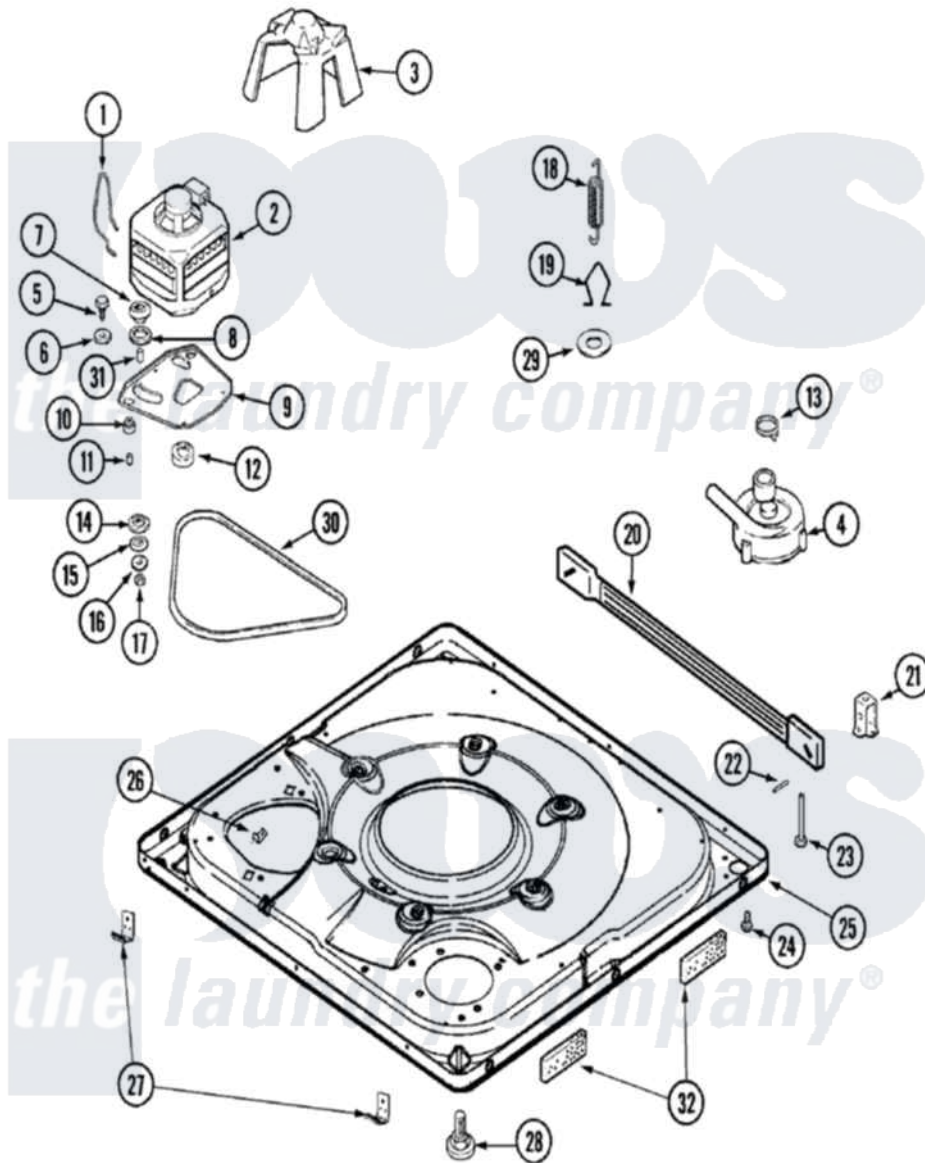

Maytag MAV8260AWW 01 - BASE

Maytag [Residential Maytag MAV8260AWW Washer Parts](#) Parts Diagram 01 - BASE
 Click on the part number to view part

Item	Original Part Number	Replaced By	Status	Part Description
1	22004376			Spring, Motor Pivot
2	21001506	21001950		MoTor, 2SP 1/2hp 120V/60Hz Hi-Tor
"	22004297	21001950		MoTor, 2SP 1/2hp 120V/60Hz Hi-Tor
"	21001750	21001950		MoTor, 2SP 1/2hp 120V/60Hz Hi-Tor
3	22002019			Screw, Wire Clip To Motor Cnt
"	22002721			Shield, Motor
4	22004055	8534097		Screw
"	21001873	35-6780		Pump-Water
"	22003438			Sleeve, Pump
5	25-7833	21001977		Screw
6	25-7834			Washer, Motor/Base Screw
7	33-9946			Isolator, Motor
8	35-3570			Washer, Motor Pivot
9	35-2065			Pad, Motor Plate

"	21001366	21001783	Plate And Screw Assembly
"	22003817	3370225	Screw
10	22004348		Slide, Motor Pivot
"	35-3646		Isolator, Motor Plate
"	35-3571		Slide, Motor Pivot
11	25-7831		Spacer, Mounting
12	33-9946		Isolator, Motor
13	22002853	285655	Clamp, Hose
14	35-3571		Slide, Motor Pivot
15	33-9967		Washer, Motor Isolator
16	25-7047		Washer, Flat
17	25-7325	Y707702	Locknut
18	21001598		Spring, Suspension
19	21001166		Hook, Suspension Spring
20	21001754	21001881	Bar, Stabilizer
21	35-2046		Bracket, Stabilizer
22	35-2052		Pin, Stabilizer
23	35-3020	22004469	Leg And Foot Self Stabalizing
24	33002190		SCrew, C BraCe, BraCket, Cabinet
25	22003390		Base
"	22003817	3370225	Screw
26	25-7845		Speednut, Motor
27	22004045		Clip, Lower Front Panel
"	33002190		SCrew, C BraCe, BraCket, Cabinet
"	22002239		Clip, Front Panel
28	35-3507	25001119	Foot And Pad Assembly
29	Y25-7951		Washer, Suspension Hook
30	22003483		Belt, Drive
31	25-7830		Spacer
32	22002782		Pad, Foam