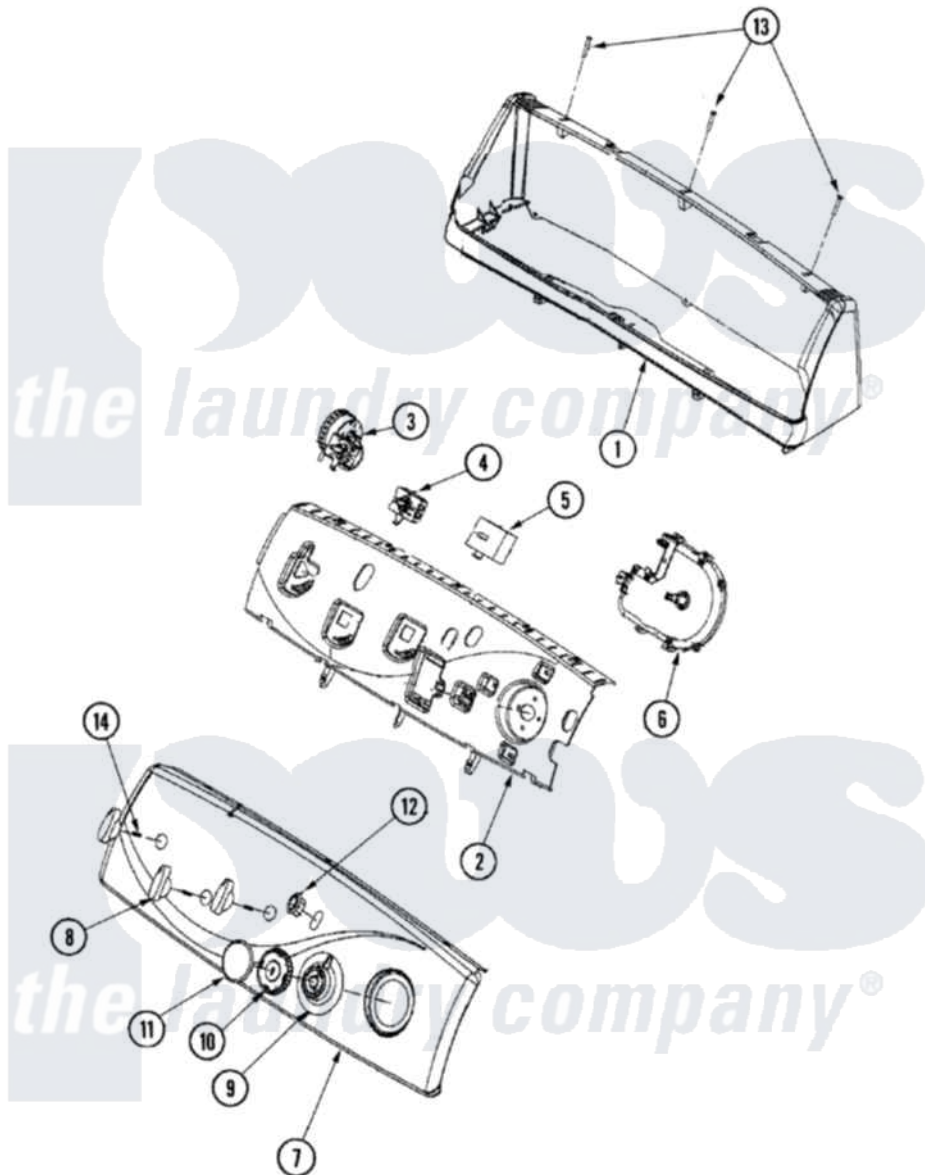

Maytag MAV8260AWW 03 - CONTROL PANEL

Maytag [Residential Maytag MAV8260AWW Washer Parts](#) Parts Diagram 03 - CONTROL PANEL
 Click on the part number to view part

Item	Original Part Number	Replaced By	Status	Part Description
1	22003960		Not Available	CONSOLE HOUSING (WHT)
2	22003955			Switch Support
3	22003964	22004200		Pressure Switch, Infinite
4	22004012			6 Pos. Atc Rotary Temp. Switch
5	22004004			5 Position Rotary Speed Switch
6	33002917			Screw, No.10-16
"	22004015			Timer
7	22004023		Not Available	FACIA, CONTROL PANEL
8	22003987			Control Knob White
9	22003953	22004165		Timer Dial Skirt
10	22003993			Timer Knob
11	22003989			Timer Cap White
12	22003977	74010226		Switch, Rocker W/Shield
13	22003938	8534058		Screw
14	22004050		Not Available	ENG. TOL. COMPENSATOR