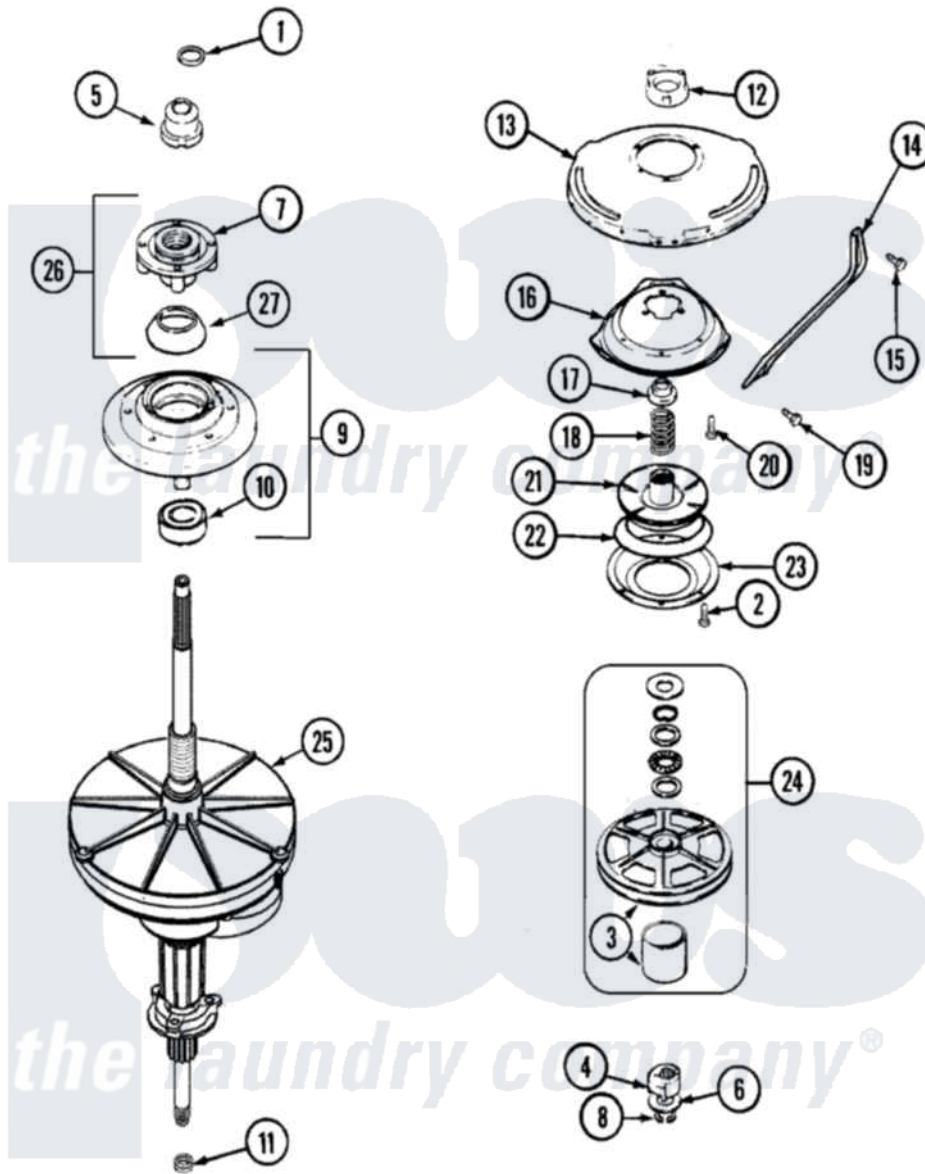

Maytag MAV8260AWW 06 - TRANSMISSION

Maytag [Residential Maytag MAV8260AWW Washer Parts](#) Parts Diagram 06 - TRANSMISSION
 Click on the part number to view part

Item	Original Part Number	Replaced By	Status	Part Description
1	25-7941			"O" Ring, Agr Drive Shaft
2	21001065			Screw, No.10-24 x .50 Hxnibhd
3	12001797	12002213		Thrust Bearing Kit
4	LA-2007	12002213		Thrust Bearing Kit
5	21001533	35-5655-1		Seal
6	35-2132			Washer, 1.25ODX.530IDX.032
"	35-2082			Washer, 1.25ODX.530IDX.062
7	22003595			Gasket, Isolator
"	21001515	12001598		Tub Seal Assembly--W
"	22003378			Ring, Top Insulating
8	25-7854			Ring, Retaining
9	12001598			Tub Seal Assembly--W
10	35-2205			Bearing, Spin
11	35-2010	207843		Lip Seal Repair Kit
12	21001511	12001562		Bearing Assembly
"	35-2205			Bearing, Spin

13	21001518		Support, Tub
14	21001532		Brace, Tub
15	25-7895	21001858	Screw 5/16-18 x 1/2
16	21001163		Housing, Suspension
17	35-2017		Retainer, Brake Spring
18	31001285	21001910	Spring, Brake
19	25-7930	21001858	Screw 5/16-18 x 1/2
20	21001509		Screw, High Performance Plastic
21	35-2948	35-6714	Brake Roto
22	21001161	21002026	Snubber
23	35-2018	35-6918	Stator, Brake
24	12500036	12002213	Thrust Bearing Kit
25	21001536	35-6615	Ht TranS S
"	21001867	35-6615	Ht TranS S
26	21001868	W10219156	Tub Seal
"	21001508	12001561	Bearing And Seal Housing Assembly
27	35-2974		Tub Seal/Hub Assembly